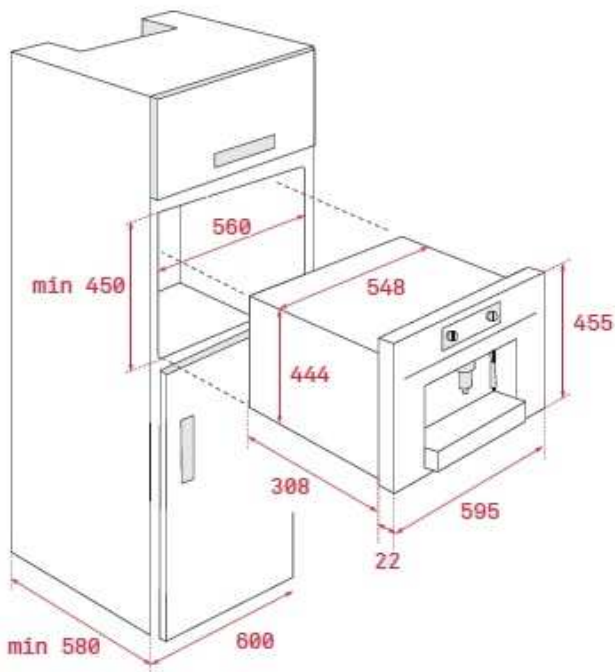

## CLC 835 MC

## FEATURES

- Multi-capsule coffee machine
- Glass panel with Fingerprint-proof Stainless Steel frames
- Electronic control with TFT display
- Capacity: 1 cup
- Adjustable cup support
- Retractable pipe for steam and hot water
- Water tank: 1 liter
- Waste bin
- Liquid waste tray
- Descaling function
- Capacity to regulate:
  - Quantity of coffee: extra large, large, medium, small
  - Coffee temperature
- Two side storage compartments
- Storage drawer
- Accessories included:
  - 5 capsule adaptors (Nespresso®, Lavazza®, Caffitaly®, E.S.E. pod (Easy Serving Espresso), Coffee powder.