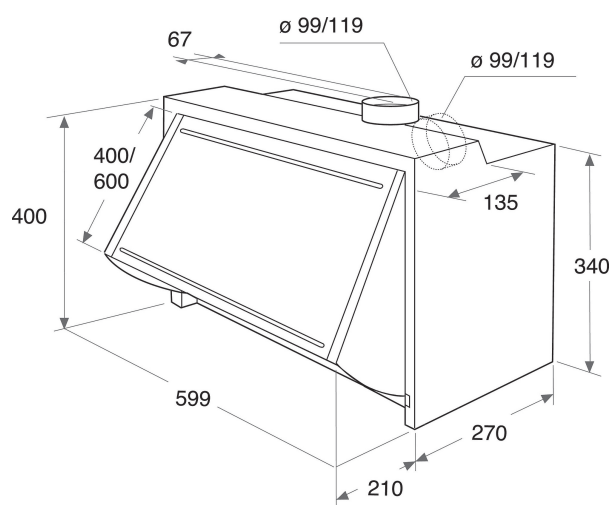

IAEINT 66 LS GR

12NC: F155863

GTIN (EAN) code: 8050147558638

MAIN FEATURES

Product group	Hood
Colour body	Grey
Material body	Stainless steel
Colour chimney	N/A
Material chimney	N/A
Typology	Built-in/Built-under
Installation type	Built-in
Type of control	Mechanical
Type of control settings	-
Decor panel options	N/A
Motor location	Integrated motor in hood body
Operating Mode	Convertible
Electrical connection rating (W)	121
Current (A)	1,9
Voltage (V)	220-240
Frequency (Hz)	50
Length of Electrical Supply Cord (cm)	0
Plug type	No
Chimney height (mm)	-
Height of product, without chimney (mm)	340
Height of the product	340
Width of the product	599
Depth of the product	270
Minimum niche height	0
Minimum niche width	0
Niche depth	0
Net weight (kg)	8.6

TECHNICAL FEATURES

Type of manual control devices	Slider
Type of automatic control devices	-
Number of motors	1
Total power of the motors (W)	115
Number of speed settings: boost option availability	3
Boost presence	No
Maximum output air extraction (m ³ /h)	284
Boost position air extraction (m ³ /h)	0
Maximum output recirculating air (m ³ /h)	135
Boost position output recirculating (m ³ /h)	0
Light Control Type	On/Off
Number of lights	2
Type of lamps used	LED
Total power of the lamps (W)	6
Diameter of air outlet (mm)	120
No-return airflow flap	No
Grease filter material	Not washable synthetic
Odour filter	Yes