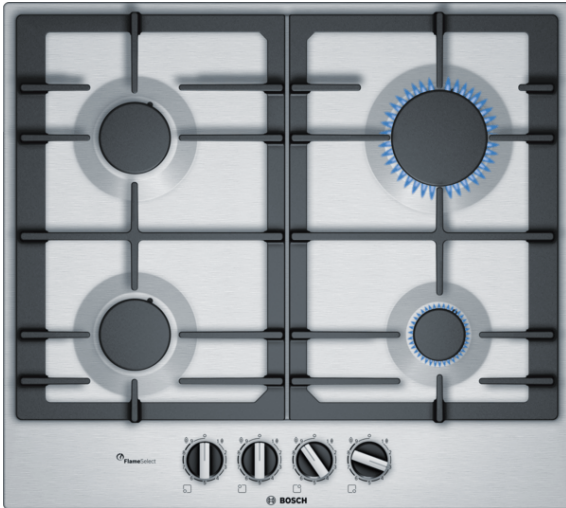

**Serie | 6, Gas hob, 60 cm,
PCP6A5B90**

**The stainless-steel gas hob with
FlameSelect: achieve perfect cooking
results thanks to nine precisely defined
power levels.**

- **FlameSelect:** for a precise adjustment of the flame in nine defined levels.
- **Continuous cast-iron pan support:** for high firmness and stability of cookware.
- **Sword knobs:** for an ergonomic control.
- **Surface colour:** Stainless steel

Technical Data

Product name/family :	gas hob w integrated controls
Construction type :	Built-in
Energy input :	Gas
Total number of positions that can be used at the same time :	4
Required niche size for installation (HxWxD) :	45 x 560-562 x 480-492
Width of the product (mm) :	582
Dimensions of the product (mm) :	45 x 582 x 520
Dimensions of the packed product (HxWxD) (mm) :	141 x 651 x 578
Net weight (kg) :	10.631
Gross weight (kg) :	12.0
Residual heat indicator :	without
Location of control panel :	Hob front
Basic surface material :	Stainless steel
Color of surface :	Stainless steel
Color of frame :	Stainless steel
Approval certificates :	CE, Eurasian, Morocco
Length of electrical supply cord (cm) :	100
EAN code :	4242002837468
Electrical connection rating (W) :	1
Gas connection rating (W) :	7500
Current (A) :	3
Voltage (V) :	220-240
Frequency (Hz) :	50; 60

4 242002 837468

**Serie | 6, Gas hob, 60 cm,
PCP6A5B90**

**The stainless-steel gas hob with
FlameSelect: achieve perfect cooking results
thanks to nine precisely defined power
levels.**

Design

- Stainless steel

Special features

- FlameSelect
- Design co-ordinated control dials
- Ignition via control dials
- cast iron pan supports

Power and size:

- 4 gas burners:
- Left rear: Standard burner 1.75 KW
- Right rear: high-speed burner 3 KW
- Left front: standard burner 1.75 KW
- Right front: economy burner 1 KW