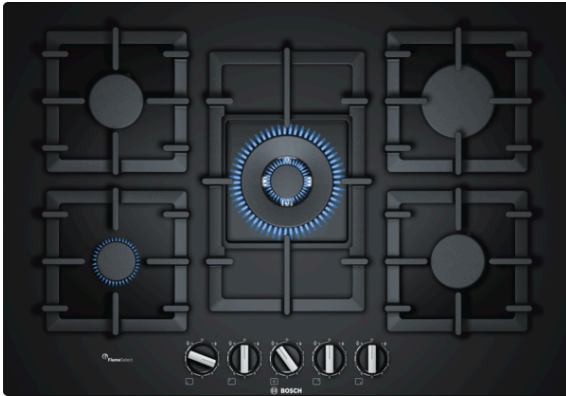

**Serie | 6, Gas hob, 75 cm,  
PPQ7A6B90**

**The tempered-glass gas hob with  
FlameSelect: achieve perfect cooking  
results thanks to nine precisely defined  
power levels.**

- **FlameSelect:** for a precise adjustment of the flame in nine defined levels.
- **Wok burner:** powerful cooking at up to 4 kW.
- **Standard and semi-flush built-in option:** choose between flush or surface mounted installation.
- **Tempered-glass surface:** elegant design and easy cleaning.
- **Continuous cast-iron pan support:** for high firmness and stability of cookware.

**Technical Data**

Product name/family :	gas hob w integrated controls
Construction type :	Built-in
Energy input :	Gas
Total number of positions that can be used at the same time :	5
Required niche size for installation (HxWxD) :	45 x 560-562 x 480-492
Width of the product (mm) :	752
Dimensions of the product (mm) :	45 x 752 x 520
Dimensions of the packed product (HxWxD) (mm) :	145 x 793 x 597
Net weight (kg) :	19.027
Gross weight (kg) :	21.0
Residual heat indicator :	without
Location of control panel :	Hob front
Basic surface material :	Hard Glass
Color of surface :	Black
Color of frame :	Black
Approval certificates :	CE, Eurasian, Morocco
Length of electrical supply cord (cm) :	100
EAN code :	4242002914985
Electrical connection rating (W) :	1
Gas connection rating (W) :	11500
Current (A) :	3
Voltage (V) :	220-240
Frequency (Hz) :	60; 50

## Serie | 6, Gas hob, 75 cm, PPQ7A6B90

**The tempered-glass gas hob with  
FlameSelect: achieve perfect cooking results  
thanks to nine precisely defined power  
levels.**

---

### **Power and size:**

- 5 gas burners:
- Dual control burner
- 4 gas + wok (center)
- Left rear: Standard burner 1.75 KW
- Right rear: high-speed burner 3 KW
- Center: wok burner 4 KW
- Left front: economy burner 1 kW
- Right front: standard burner 1.75 KW