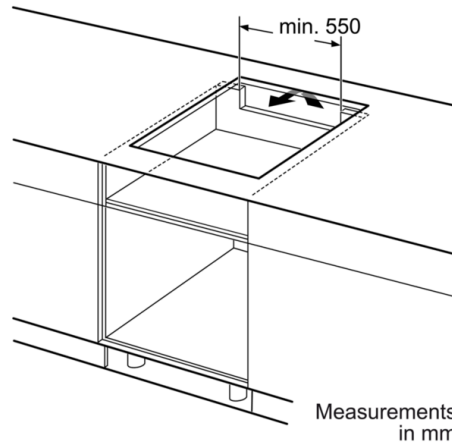

Technical Data

Product name/family :	Cooking zone ceramic
Construction type :	Built-in
Energy input :	Electric
Total number of positions that can be used at the same time :	4
Required niche size for installation (HxWxD) :	51 x 560-560 x 490-500
Width of the product (mm) :	592
Dimensions of the product (mm) :	51 x 592 x 522
Dimensions of the packed product (HxWxD) (mm) :	126 x 753 x 603
Net weight (kg) :	11.125
Gross weight (kg) :	12.0
Residual heat indicator :	Separate
Location of control panel :	Hob front
Basic surface material :	Ceramic
Color of surface :	Black
Approval certificates :	AENOR, CE
Length of electrical supply cord (cm) :	110
EAN code :	4242002870908
Electrical connection rating (W) :	3000
Voltage (V) :	220-240
Frequency (Hz) :	60; 50

Power and size:

- Cooking zones: 1 x Ø 180 mm, 1.8 KW (max. Power levels 3 KW) Induction; 1 x Ø 180 mm, 1.8 KW (max. Power levels 3 KW) Induction; 1 x Ø 145 mm, 1.4 KW (max. Power levels 2.2 KW) Induction; 1 x Ø 210 mm, 2.2 KW (max. Power levels 3 KW) Induction
- Min. worktop thickness: 30 mm

Safety Features

- 2 stage residual heat indicator for each zone
- Main on/off switch

Quickness:

- PowerBoost function for all zones
- This hob is equipped with a UK 3 pin plug for an easy plug & play installation. The plug limits the maximum power output to 3 kW. For higher power output, please select a hob without plug and ensure installation is carried out by a qualified electrician.

**Serie | 4, Induction hob, 60 cm,
PWP631BF1B**

① Ventilation gap must be present

All measurements in mm

Measurements in mm

* Minimum distance from the hob cut-out to the wall
 ** Recessed depth
 *** With fitted oven underneath min. 30, possibly more; see space requirements for the oven