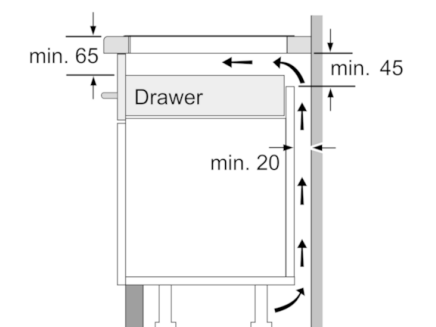

Technical Data

Product name/family :	Cooking zone ceramic
Construction type :	Built-in
Energy input :	Electric
Total number of positions that can be used at the same time :	4
Required niche size for installation (HxWxD) :	51 x 560-560 x 490-500
Width of the product (mm) :	592
Dimensions of the product (mm) :	51 x 592 x 522
Dimensions of the packed product (HxWxD) (mm) :	126 x 753 x 603
Net weight (kg) :	11.125
Gross weight (kg) :	12.0
Residual heat indicator :	Separate
Location of control panel :	Hob front
Basic surface material :	Ceramic
Color of surface :	Black
Approval certificates :	AENOR, CE
Length of electrical supply cord (cm) :	110
EAN code :	4242002870908
Electrical connection rating (W) :	3000
Voltage (V) :	220-240
Frequency (Hz) :	60; 50

Power and size:

- Cooking zones: 1 x Ø 180 mm, 1.8 KW (max. Power levels 3 KW) Induction; 1 x Ø 180 mm, 1.8 KW (max. Power levels 3 KW) Induction; 1 x Ø 145 mm, 1.4 KW (max. Power levels 2.2 KW) Induction; 1 x Ø 210 mm, 2.2 KW (max. Power levels 3 KW) Induction
- Min. worktop thickness: 30 mm

**Serie | 4, Induction hob, 60 cm,
PWP631BF1B**

① Ventilation gap must be present

All measurements in mm

Measurements in mm

* Minimum distance from the hob cut-out to the wall
 ** Recessed depth
 *** With fitted oven underneath min. 30, possibly more; see space requirements for the oven

measurements in mm

① Ventilation gap must be present

All measurements in mm

Measurements in mm