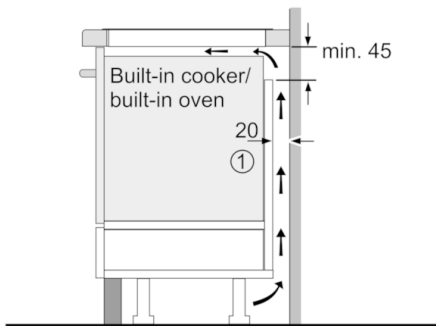

Technical Data

Product name/family :	Cooking zone ceramic
Construction type :	Built-in
Energy input :	Electric
Total number of positions that can be used at the same time :	4
Required niche size for installation (HxWxD) :	51 x 560-560 x 490-500
Width of the product (mm) :	592
Dimensions of the product (mm) :	51 x 592 x 522
Dimensions of the packed product (HxWxD) (mm) :	126 x 753 x 603
Net weight (kg) :	11.125
Gross weight (kg) :	12.0
Residual heat indicator :	Separate
Location of control panel :	Hob front
Basic surface material :	Ceramic
Color of surface :	Black
Approval certificates :	AENOR, CE
Length of electrical supply cord (cm) :	110
EAN code :	4242002870908
Electrical connection rating (W) :	3000
Voltage (V) :	220-240
Frequency (Hz) :	60; 50

Power and size:

- Cooking zones: 1 x Ø 180 mm, 1.8 KW (max. Power levels 3 KW) Induction; 1 x Ø 180 mm, 1.8 KW (max. Power levels 3 KW) Induction; 1 x Ø 145 mm, 1.4 KW (max. Power levels 2.2 KW) Induction; 1 x Ø 210 mm, 2.2 KW (max. Power levels 3 KW) Induction
- Min. worktop thickness: 30 mm

Safety Features

- 2 stage residual heat indicator for each zone
- Main on/off switch

Quickness:

- PowerBoost function for all zones
- This hob is equipped with a UK 3 pin plug for an easy plug & play installation. The plug limits the maximum power output to 3 kW. For higher power output, please select a hob without plug and ensure installation is carried out by a qualified electrician.

**Serie | 4, Induction hob, 60 cm,
PWP631BF1B**

① Ventilation gap must be present

All measurements in mm

Measurements in mm

* Minimum distance from the hob cut-out to the wall
 ** Recessed depth
 *** With fitted oven underneath min. 30, possibly more; see space requirements for the oven