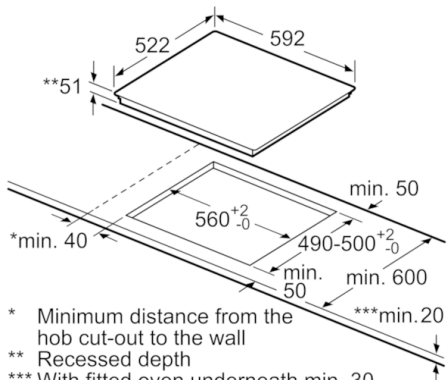

Technical Data

Product name/family :	Cooking zone ceramic
Construction type :	Built-in
Energy input :	Electric
Total number of positions that can be used at the same time :	4
Required niche size for installation (HxWxD) :	51 x 560-560 x 490-500
Width of the product (mm) :	592
Dimensions of the product (mm) :	51 x 592 x 522
Dimensions of the packed product (HxWxD) (mm) :	126 x 753 x 603
Net weight (kg) :	11.125
Gross weight (kg) :	12.0
Residual heat indicator :	Separate
Location of control panel :	Hob front
Basic surface material :	Ceramic
Color of surface :	Black
Approval certificates :	AENOR, CE
Length of electrical supply cord (cm) :	110
EAN code :	4242002870908
Electrical connection rating (W) :	3000
Voltage (V) :	220-240
Frequency (Hz) :	60; 50

Power and size:

- Cooking zones: 1 x Ø 180 mm, 1.8 KW (max. Power levels 3 KW) Induction; 1 x Ø 180 mm, 1.8 KW (max. Power levels 3 KW) Induction; 1 x Ø 145 mm, 1.4 KW (max. Power levels 2.2 KW) Induction; 1 x Ø 210 mm, 2.2 KW (max. Power levels 3 KW) Induction
- Min. worktop thickness: 30 mm

**Serie | 4, Induction hob, 60 cm,
PWP631BF1B**

① Ventilation gap must be present

All measurements in mm

Measurements in mm

* Minimum distance from the hob cut-out to the wall
 ** Recessed depth
 *** With fitted oven underneath min. 30, possibly more; see space requirements for the oven

measurements in mm

① Ventilation gap must be present

All measurements in mm

Measurements in mm