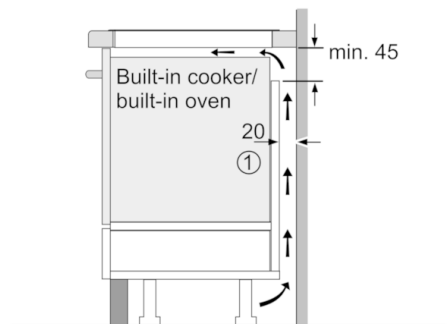

① Ventilation gap must be present

All measurements in mm