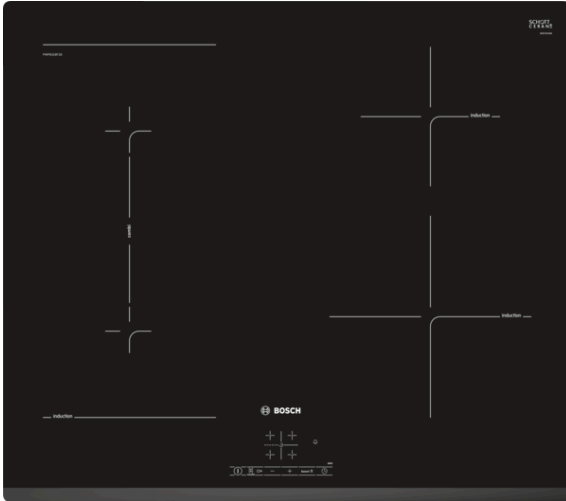

**Serie | 4, Induction hob, 60 cm,
PWP631BF1B**

Optional accessories

HEZ390042 : Set of 3 pots and 1 pan

The Induction hob: Faster than gas and ceramic hobs, induction is easier to clean and more energy efficient.

- **TouchSelect:** Selection of the desired cooking zone and easy setting of the desired power level.
- **CombiZone:** More flexibility by combining two cooking zones, for roasters and the like.
- **Induction:** Fast, precise cooking, easy cleaning and low energy consumption.
- **PowerBoost:** Up to 50% more power for faster heating.
- **Timer with switch-off function:** Turns off the assigned cooking zone after the set time.
- **Front-Bevel:** Elegant, appealing design with bevelled front.

Technical Data

Product name/family :	Cooking zone ceramic
Construction type :	Built-in
Energy input :	Electric
Total number of positions that can be used at the same time :	4
Required niche size for installation (HxWxD) :	51 x 560-560 x 490-500
Width of the product (mm) :	592
Dimensions of the product (mm) :	51 x 592 x 522
Dimensions of the packed product (HxWxD) (mm) :	126 x 753 x 603
Net weight (kg) :	11.125
Gross weight (kg) :	12.0
Residual heat indicator :	Separate
Location of control panel :	Hob front
Basic surface material :	Ceramic
Color of surface :	Black
Approval certificates :	AENOR, CE
Length of electrical supply cord (cm) :	110
EAN code :	4242002870908
Electrical connection rating (W) :	3000
Voltage (V) :	220-240
Frequency (Hz) :	60; 50

Power and size:

- Cooking zones: 1 x Ø 180 mm, 1.8 KW (max. Power levels 3 KW) Induction; 1 x Ø 180 mm, 1.8 KW (max. Power levels 3 KW) Induction; 1 x Ø 145 mm, 1.4 KW (max. Power levels 2.2 KW) Induction; 1 x Ø 210 mm, 2.2 KW (max. Power levels 3 KW) Induction
- Min. worktop thickness: 30 mm