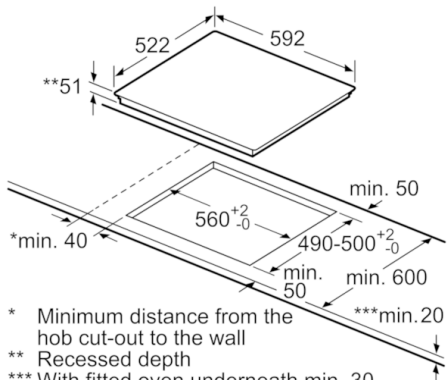

Technical Data

Product name/family :	Cooking zone ceramic
Construction type :	Built-in
Energy input :	Electric
Total number of positions that can be used at the same time :	4
Required niche size for installation (HxWxD) :	51 x 560-560 x 490-500
Width of the product (mm) :	592
Dimensions of the product (mm) :	51 x 592 x 522
Dimensions of the packed product (HxWxD) (mm) :	126 x 753 x 603
Net weight (kg) :	14.091
Gross weight (kg) :	15.0
Residual heat indicator :	Separate
Location of control panel :	Hob front
Basic surface material :	Ceramic
Color of surface :	Black
Approval certificates :	AENOR, CE
Length of electrical supply cord (cm) :	110
EAN code :	4242002848822
Electrical connection rating (W) :	7400
Voltage (V) :	220-240
Frequency (Hz) :	60; 50

Power and size:

- Cooking zones: 1 x Ø 400 mmx240 mm, 3.3 KW (max. Power levels 3.7 KW) Induction or 2 x Ø 190 mm, 2.2 KW (max. Powerlevels 3.7 KW) Induction; 1 x Ø 145 mm, 1.4 KW (max. Power levels 2.2 KW) Induction; 1 x Ø 210 mm, 2.2 KW (max. Power levels 3.7 KW) Induction
- Min. worktop thickness: 30 mm

① Ventilation gap must be present

All measurements in mm

Measurements in mm

* Minimum distance from the hob cut-out to the wall
 ** Recessed depth
 *** With fitted oven underneath min. 30, possibly more; see space requirements for the oven