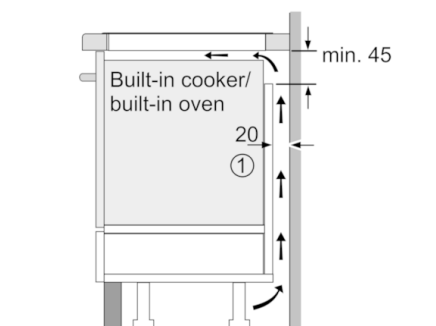

Technical Data

Product name/family :	Cooking zone ceramic
Construction type :	Built-in
Energy input :	Electric
Total number of positions that can be used at the same time :	4
Required niche size for installation (HxWxD) :	51 x 560-560 x 490-500
Width of the product (mm) :	592
Dimensions of the product (mm) :	51 x 592 x 522
Dimensions of the packed product (HxWxD) (mm) :	126 x 753 x 603
Net weight (kg) :	14.091
Gross weight (kg) :	15.0
Residual heat indicator :	Separate
Location of control panel :	Hob front
Basic surface material :	Ceramic
Color of surface :	Black
Approval certificates :	AENOR, CE
Length of electrical supply cord (cm) :	110
EAN code :	4242002848822
Electrical connection rating (W) :	7400
Voltage (V) :	220-240
Frequency (Hz) :	60; 50

Power and size:

- Cooking zones: 1 x Ø 400 mmx240 mm, 3.3 KW (max. Power levels 3.7 KW) Induction or 2 x Ø 190 mm, 2.2 KW (max. Powerlevels 3.7 KW) Induction; 1 x Ø 145 mm, 1.4 KW (max. Power levels 2.2 KW) Induction; 1 x Ø 210 mm, 2.2 KW (max. Power levels 3.7 KW) Induction
- Min. worktop thickness: 30 mm

① Ventilation gap must be present

All measurements in mm

Measurements in mm

* Minimum distance from the hob cut-out to the wall
 ** Recessed depth
 *** With fitted oven underneath min. 30, possibly more; see space requirements for the oven

measurements in mm

① Ventilation gap must be present.

Measurements in mm

① Ventilation gap must be present

All measurements in mm