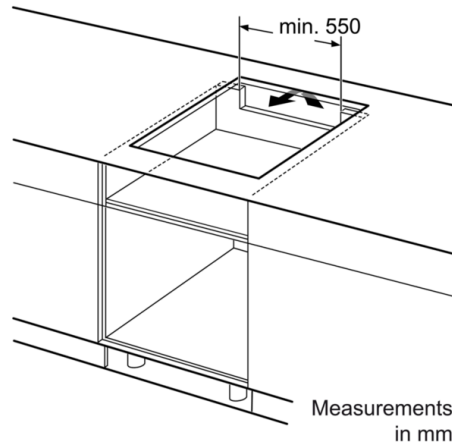

Technical Data

Product name/family :	Cooking zone ceramic
Construction type :	Built-in
Energy input :	Electric
Total number of positions that can be used at the same time :	4
Required niche size for installation (HxWxD) :	51 x 560-560 x 490-500
Width of the product (mm) :	592
Dimensions of the product (mm) :	51 x 592 x 522
Dimensions of the packed product (HxWxD) (mm) :	126 x 753 x 603
Net weight (kg) :	14.091
Gross weight (kg) :	15.0
Residual heat indicator :	Separate
Location of control panel :	Hob front
Basic surface material :	Ceramic
Color of surface :	Black
Approval certificates :	AENOR, CE
Length of electrical supply cord (cm) :	110
EAN code :	4242002848822
Electrical connection rating (W) :	7400
Voltage (V) :	220-240
Frequency (Hz) :	60; 50

Power and size:

- Cooking zones: 1 x Ø 400 mmx240 mm, 3.3 KW (max. Power levels 3.7 KW) Induction or 2 x Ø 190 mm, 2.2 KW (max. Powerlevels 3.7 KW) Induction; 1 x Ø 145 mm, 1.4 KW (max. Power levels 2.2 KW) Induction; 1 x Ø 210 mm, 2.2 KW (max. Power levels 3.7 KW) Induction
- Min. worktop thickness: 30 mm

Safety Features

- 2 stage residual heat indicator for each zone
- Main on/off switch

Control:

- PerfectFry sensor with 5 temperature settings

Quickness:

- PowerBoost function for all zones

Serie | 6, Flex induction cooktop, 60 cm, PXE651FC1E

① Ventilation gap must be present

All measurements in mm

Measurements in mm

* Minimum distance from the hob cut-out to the wall
 ** Recessed depth
 *** With fitted oven underneath min. 30, possibly more; see space requirements for the oven