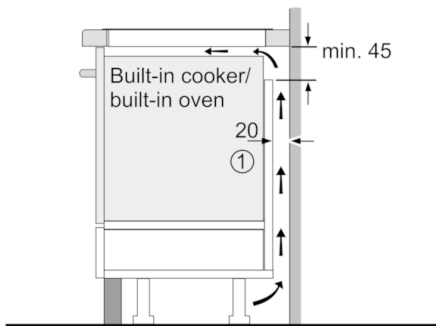

Technical Data

Product name/family :	Cooking zone ceramic
Construction type :	Built-in
Energy input :	Electric
Total number of positions that can be used at the same time :	4
Required niche size for installation (HxWxD) :	51 x 560-560 x 490-500
Width of the product (mm) :	592
Dimensions of the product (mm) :	51 x 592 x 522
Dimensions of the packed product (HxWxD) (mm) :	126 x 753 x 603
Net weight (kg) :	14.091
Gross weight (kg) :	15.0
Residual heat indicator :	Separate
Location of control panel :	Hob front
Basic surface material :	Ceramic
Color of surface :	Black
Approval certificates :	AENOR, CE
Length of electrical supply cord (cm) :	110
EAN code :	4242002848822
Electrical connection rating (W) :	7400
Voltage (V) :	220-240
Frequency (Hz) :	60; 50

Power and size:

- Cooking zones: 1 x Ø 400 mmx240 mm, 3.3 KW (max. Power levels 3.7 KW) Induction or 2 x Ø 190 mm, 2.2 KW (max. Powerlevels 3.7 KW) Induction; 1 x Ø 145 mm, 1.4 KW (max. Power levels 2.2 KW) Induction; 1 x Ø 210 mm, 2.2 KW (max. Power levels 3.7 KW) Induction
- Min. worktop thickness: 30 mm

Safety Features

- 2 stage residual heat indicator for each zone
- Main on/off switch

Control:

- PerfectFry sensor with 5 temperature settings

Quickness:

- PowerBoost function for all zones

Serie | 6, Flex induction cooktop, 60 cm, PXE651FC1E

① Ventilation gap must be present

All measurements in mm

Measurements in mm

* Minimum distance from the hob cut-out to the wall
 ** Recessed depth
 *** With fitted oven underneath min. 30, possibly more; see space requirements for the oven