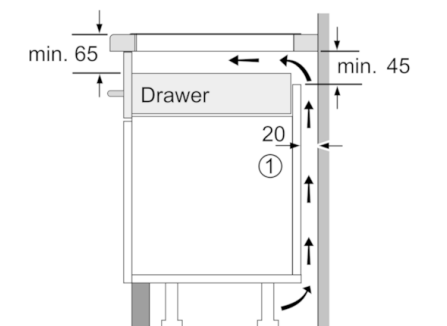

Technical Data

Product name/family :	Cooking zone ceramic
Construction type :	Built-in
Energy input :	Electric
Total number of positions that can be used at the same time :	4
Required niche size for installation (HxWxD) :	51 x 560-560 x 490-500
Width of the product (mm) :	592
Dimensions of the product (mm) :	51 x 592 x 522
Dimensions of the packed product (HxWxD) (mm) :	126 x 753 x 603
Net weight (kg) :	14.091
Gross weight (kg) :	15.0
Residual heat indicator :	Separate
Location of control panel :	Hob front
Basic surface material :	Ceramic
Color of surface :	Black
Approval certificates :	AENOR, CE
Length of electrical supply cord (cm) :	110
EAN code :	4242002848822
Electrical connection rating (W) :	7400
Voltage (V) :	220-240
Frequency (Hz) :	60; 50

Power and size:

- Cooking zones: 1 x Ø 400 mmx240 mm, 3.3 KW (max. Power levels 3.7 KW) Induction or 2 x Ø 190 mm, 2.2 KW (max. Powerlevels 3.7 KW) Induction; 1 x Ø 145 mm, 1.4 KW (max. Power levels 2.2 KW) Induction; 1 x Ø 210 mm, 2.2 KW (max. Power levels 3.7 KW) Induction
- Min. worktop thickness: 30 mm

① Ventilation gap must be present

All measurements in mm

Measurements in mm

* Minimum distance from the hob cut-out to the wall
 ** Recessed depth
 *** With fitted oven underneath min. 30, possibly more; see space requirements for the oven

measurements in mm

① Ventilation gap must be present.

Measurements in mm

① Ventilation gap must be present

All measurements in mm