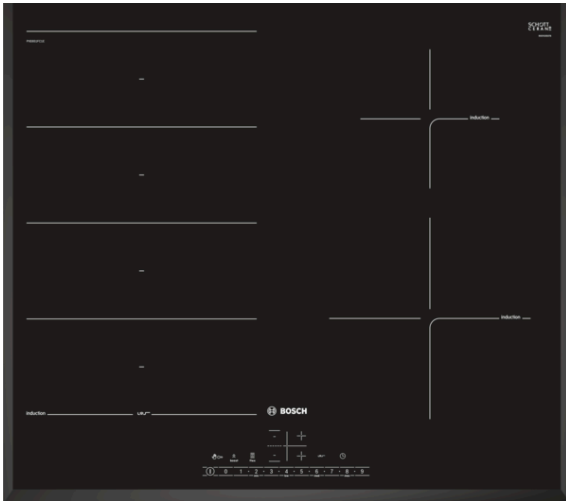

**Serie | 6, Flex induction cooktop, 60 cm,
PXE651FC1E**

Optional accessories

- HEZ390011 : Stainless Steel roaster with glas lid
- HEZ390012 : Steaming Rack for Stainless Steel roaste
- HEZ390042 : Set of 3 pots and 1 pan
- HEZ390512 : Teppan Yaki (large)
- HEZ390522 : Griddle Plate

The induction hob with PerfectFry: achieve perfect frying results thanks to automatic temperature control.

- **DirectSelect:** Direct, simple selection of the desired cooking zone, power and additional functions.
- **PerfectFry:** For perfect browning of roasted foods thanks to sensor control with 4 power levels.
- **FlexInduction Zone:** Get more flexibility by combining the cooking zones into one big zone for placing small pots and large cookware.
- **U-Bevel:** Elegant, appealing design with bevelled front and sides.
- **Timer with switch-off function:** Turns off the assigned cooking zone after the set time.
- **Induction:** Fast, precise cooking, easy cleaning and low energy consumption.
- **PowerBoost:** Up to 50% more power for faster heating.

Technical Data

Product name/family :	Cooking zone ceramic
Construction type :	Built-in
Energy input :	Electric
Total number of positions that can be used at the same time :	4
Required niche size for installation (HxWxD) :	51 x 560-560 x 490-500
Width of the product (mm) :	592
Dimensions of the product (mm) :	51 x 592 x 522
Dimensions of the packed product (HxWxD) (mm) :	126 x 753 x 603
Net weight (kg) :	14.091
Gross weight (kg) :	15.0
Residual heat indicator :	Separate
Location of control panel :	Hob front
Basic surface material :	Ceramic
Color of surface :	Black
Approval certificates :	AENOR, CE
Length of electrical supply cord (cm) :	110
EAN code :	4242002848822
Electrical connection rating (W) :	7400
Voltage (V) :	220-240
Frequency (Hz) :	60; 50