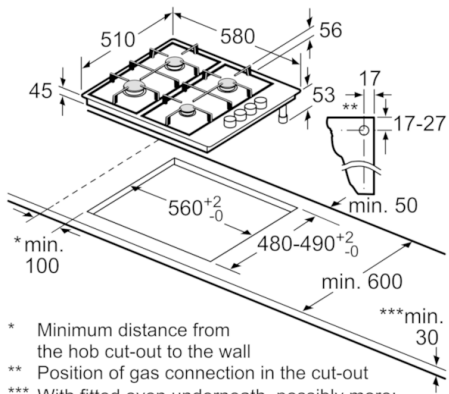

**Technical Data**

Product name/family :	gas hob w integrated controls
Construction type :	Built-in
Energy input :	Gas
Total number of positions that can be used at the same time :	4
Required niche size for installation (HxWxD) :	45 x 560-562 x 480-492
Width of the product (mm) :	580
Dimensions of the product (mm) :	45 x 580 x 510
Dimensions of the packed product (HxWxD) (mm) :	141 x 651 x 578
Net weight (kg) :	7.087
Gross weight (kg) :	8.0
Residual heat indicator :	without
Location of control panel :	right
Basic surface material :	Stainless steel
Color of surface :	Stainless steel
Color of frame :	Stainless steel
Approval certificates :	CE, Eurasian
Length of electrical supply cord (cm) :	100
EAN code :	4242002821221
Electrical connection rating (W) :	1
Gas connection rating (W) :	7400
Current (A) :	3
Voltage (V) :	220-240
Frequency (Hz) :	60; 50

- 580 mm
- Side controls

**Features**

- Ignition via control dials
- Flame failure safety device
- 2 cast iron finish pan supports with rubber feet
- 2 piece burners

**Performance/technical information**

- Front left: high-speed burner - 3 kW
- Rear left: standard burner - 1.7 KW
- Rear right: standard burner - 1.7 KW
- Front right: economy burner - 1 kW
- Electrical cable length 1 m
- Pre-set for natural gas

**Standard accessory**

- LPG jets included. Connection to 28-30/37 mbar bottled gas

**Serie | 2, Gas hob, 60 cm,  
PBP6B5B60**

- \* Minimum distance from the hob cut-out to the wall
  - \*\* Position of gas connection in the cut-out
  - \*\*\* With fitted oven underneath, possibly more; see space requirements for the oven
- measurements in mm