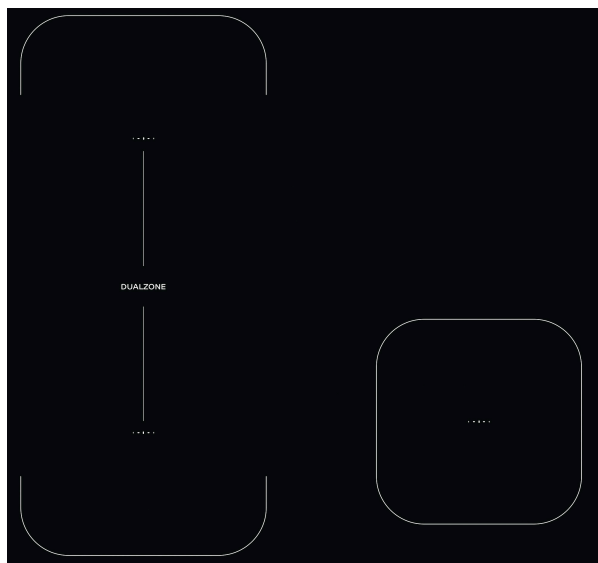

IB 21B77 NE

12NC: F159237

GTIN (EAN) code: 8050147592373

Indesit
Life proof.

MAIN FEATURES

Product group	Hob
Construction type	Built-in
Type of control	Electronic
Type of control settings	-
Number of gas burners	0
Number of electric cooking zones	4
Number of electric plates	0
Number of radiant plates	0
Number of halogen plates	0
Number of induction plates	4
Number of electric warming zones	0
Location of control panel	Front
Basic surface material	Ceramic Glass
Main colour of product	Black
Electrical connection rating (W)	7200
Gas connection rating (W)	0
Current (A)	31,3
Voltage (V)	220-240
Frequency (Hz)	50/60
Length of Electrical Supply Cord (cm)	120
Plug type	No
Gas connection	N/A
Width of the product	770
Height of the product	54
Depth of the product	510
Minimum niche height	30
Minimum niche width	750
Niche depth	480
Net weight (kg)	10.6
Automatic programmes	Yes

TECHNICAL FEATURES

Power on indicator	Yes
Number of indicators	4
Type of regulation	Inductor
Type of lid	Without
Residual heat indicator	Separate
Main on/off switch	Yes
Safety device	-
Timer	Yes

PERFORMANCES