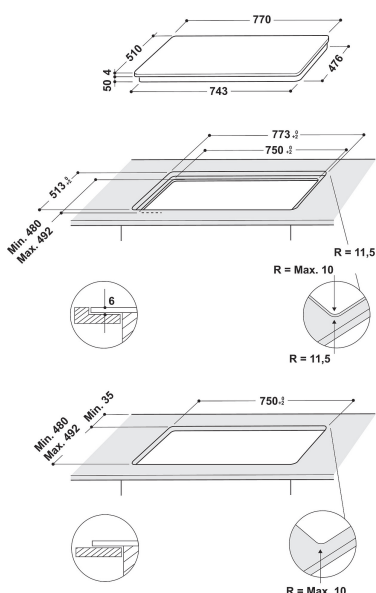

IB 21B77 NE

12NC: F159237

GTIN (EAN) code: 8050147592373

Indesit
Life proof.

MAIN FEATURES

Product group	Hob
Construction type	Built-in
Type of control	Electronic
Type of control settings	-
Number of gas burners	0
Number of electric cooking zones	4
Number of electric plates	0
Number of radiant plates	0
Number of halogen plates	0
Number of induction plates	4
Number of electric warming zones	0
Location of control panel	Front
Basic surface material	Ceramic Glass
Main colour of product	Black
Electrical connection rating (W)	7200
Gas connection rating (W)	0
Current (A)	31,3
Voltage (V)	220-240
Frequency (Hz)	50/60
Length of Electrical Supply Cord (cm)	120
Plug type	No
Gas connection	N/A
Width of the product	770
Height of the product	54
Depth of the product	510
Minimum niche height	30
Minimum niche width	750
Niche depth	480
Net weight (kg)	10.6
Automatic programmes	Yes

TECHNICAL FEATURES

Power on indicator	Yes
Number of indicators	4
Type of regulation	Inductor
Type of lid	Without
Residual heat indicator	Separate
Main on/off switch	Yes
Safety device	-
Timer	Yes

PERFORMANCES