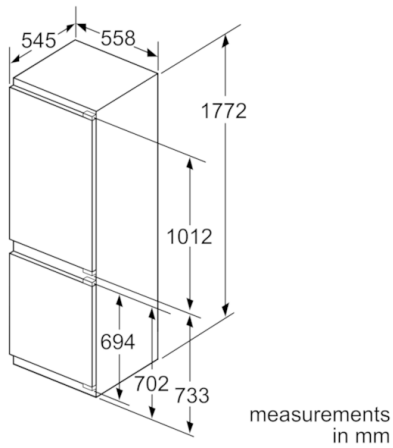

Serie | 6, Built-in fridge-freezer with freezer at bottom
KIS86AF30G

The specified unit door dimensions are valid for a door gap of 4 mm.
measurements in mm

measurements in mm
Recommended gap dimensions for flat hinges