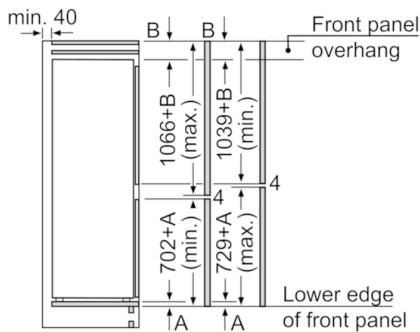

Serie | 6, Built-in fridge-freezer with freezer at bottom
KIS86AF30G

The specified unit door dimensions are valid for a door gap of 4 mm.
measurements in mm

measurements in mm
Recommended gap dimensions for flat hinges