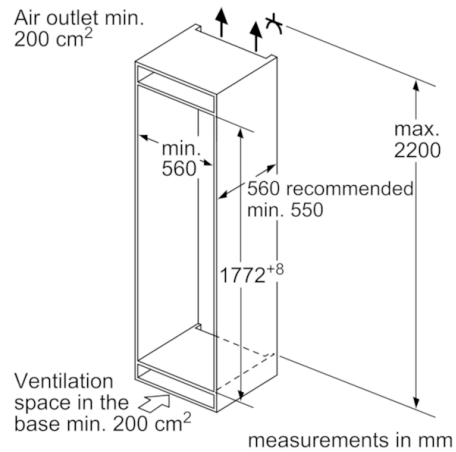

Serie | 6, Built-in fridge-freezer with freezer at bottom
KIS86AF30G

The specified unit door dimensions are valid for a door gap of 4 mm.
measurements in mm

measurements in mm
Recommended gap dimensions for flat hinges