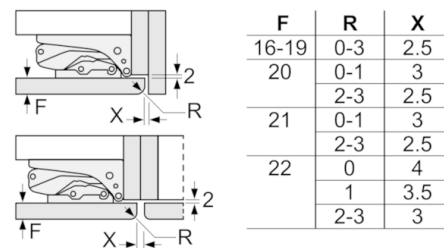

### **Dimension and installation**

- Connection value 90 W
- Dimensions: 177.2 cm H x 55.8 cm W x 54.5 cm D
- Niche Dimensions: 177.5 cm H x 56 cm W x 55 cm D
- Climate class SN-ST (suitable for ambient temperatures between 10 to 38°C)
- Based on the results of the standard 24-hour test. Actual consumption depends on usage/position of the appliance.

The gap dimensions recommended in the table must be adhered to in order to ensure that appliance doors do not collide with anything when they are opened, and to avoid causing damage to kitchen units.