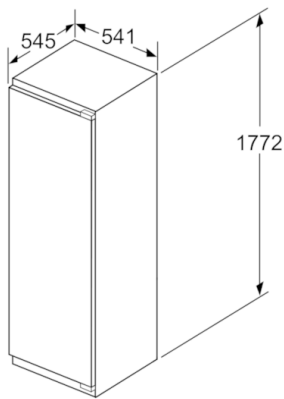

Technical Data

Construction type :	Built-in
Door panel options :	Not possible
Height (mm) :	1772
Width of the product (mm) :	541
Depth of the product :	545
Required niche size for installation (HxWxD) :	1775.0 x 560 x 550
Net weight (kg) :	63.420
Connection rating (W) :	90
Current (A) :	13
Door hinge :	Right reversible
Voltage (V) :	220-240
Frequency (Hz) :	50
Approval certificates :	CE, VDE
Length of electrical supply cord (cm) :	230
Number of compressors :	1
Number of independent cooling systems :	1
Interior ventilator :	No
Reversible Door Hinge :	Yes
Number of Adjustable Shelves in fridge compartment (Stck) :	6
Shelves for Bottles :	No
EAN code :	4242002904832
Brand :	Bosch
Product name / Commercial code :	KIR81VS30G
Product category :	Refrigerator
Energy efficiency class (2010/30/EC) :	A++
Energy consumption annual (kWh/annum) - NEW (2010/30/EC) :	116.00
Refrigerator Net capacity (l) - NEW (2010/30/EC) :	319
Freezer Net capacity (l) - NEW (2010/30/EC) :	0
Frost free system :	No
Freezing capacity (kg/24h) - NEW (2010/30/EC) :	0
Noise level (dB(A) re 1 pW) :	37
Climate class :	SN-T
Installation type :	Full-integrated

Key features - Fridge section

- 2 MultiBox drawers
- 7 safety glass shelves in fridge compartment of which 6 are height adjustable
- 6 door bins
- 2 removable door storage compartments.

Functions

- SuperCool function with automatic deactivation

Dimension and installation

- Easy Installation
- Climate class SN-T (suitable for ambient temperatures between 10 to 43°C)
- Connection value 90 W
- Dimensions: 177.2 cm H x 54.1 cm W x 54.5 cm D
- Niche Dimensions: 177.5 cm H x 56 cm W x 55 cm D

Serie | 4, Built-in fridge, 177.5 cm
KIR81VS30G

measurements in mm