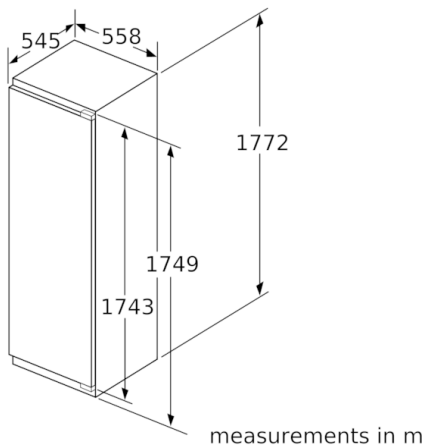

**Serie | 6, Built-in fridge, 177.5 x 56 cm
KIR81AFE0G**

Maximal permissible weight of the unit fronts

Fitted kitchen unit doors that exceed the permissible weight may cause damage and result in functional impairment of the hinges.

T: Includes height of appliance door	undamped hinge,	damped hinge,
Hinges in mm:	Door in kg:	Door in kg:
1500-1750	22	22