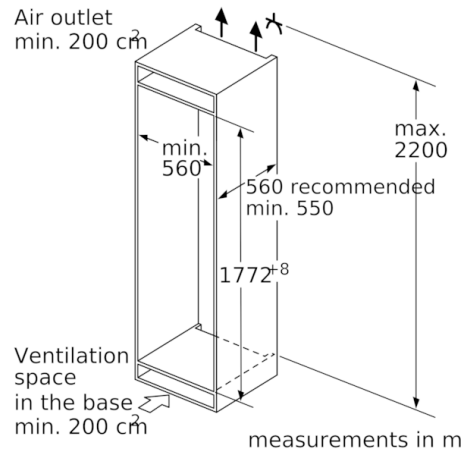

**Serie | 6, Built-in fridge, 177.5 x 56 cm
KIR81AFE0G**

Maximal permissible weight of the unit fronts

Fitted kitchen unit doors that exceed the permissible weight may cause damage and result in functional impairment of the hinges.

T: Includes height of appliance door	undamped hinge,	damped hinge,
Hinges in mm:	Door in kg:	Door in kg:
1500-1750	22	22