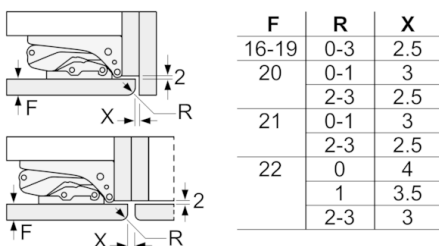

### **Dimension and installation**

- Easy Installation
- Climate class SN-T (suitable for ambient temperatures between 10 to 43°C)
- Connection value 90 W
- Dimensions: 177.2 cm H x 55.8 cm W x 54.5 cm D
- Niche Dimensions: 177.5 cm H x 56 cm W x 55 cm D
- Based on the results of the standard 24-hour test. Actual consumption depends on usage/position of the appliance.

T: Includes height of appliance door	undamped hinge,	damped hinge,
Hinges in mm:	Door in kg:	Door in kg:
1500-1750	22	22

measurements in mm  
Recommended gap dimensions for flat hinges

The gap dimensions recommended in the table must be adhered to in order to ensure that appliance doors do not collide with anything when they are opened, and to avoid causing damage to kitchen units.