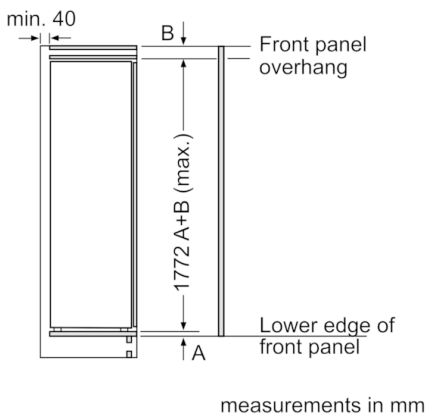

**Serie | 6, Built-in fridge, 177.5 x 56 cm
KIR81AFE0G**

Maximal permissible weight of the unit fronts

Fitted kitchen unit doors that exceed the permissible weight may cause damage and result in functional impairment of the hinges.

T: Includes height of appliance door	undamped hinge,	damped hinge,
Hinges in mm:	Door in kg:	Door in kg:
1500-1750	22	22