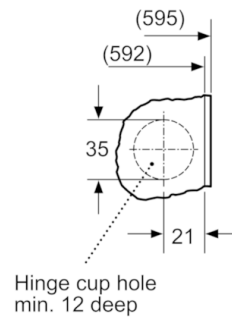

**Technical Data**

Construction type :	Built-in
Height of removable worktop (mm) :	820
Dimensions of the product (mm) :	818 x 596 x 544
Net weight (kg) :	76.898
Connection rating (W) :	2300
Current (A) :	10
Voltage (V) :	220-240
Frequency (Hz) :	50
Approval certificates :	CE, VDE
Length of electrical supply cord (cm) :	210
Washing performance class :	A
Door hinge :	Left
Wheels :	No
EAN code :	4242005210664
Capacity cotton (kg) - NEW (2010/30/EC) :	8.0
Energy efficiency class (2010/30/EC) :	A+++
Energy consumption annual (kWh/annum) - NEW (2010/30/EC) :	176.00
:	0.12
:	0.50
Water consumption annual (l/annum) - NEW (2010/30/EC) :	11000
Spin drying performance class :	B
Maximum spin speed (rpm) - NEW (2010/30/EC) :	1400
Average washing time cotton 40C (partial load) - NEW (2010/30/EC) :	156
Average washing time cotton 60C (full load) (min) - NEW (2010/30/EC) :	197
Average washing time cotton 60C (partial load) - NEW (2010/30/EC) :	156
Noise level washing (dB(A) re 1 pW) :	41
Noise level spinning (dB(A) re 1 pW) :	66
Installation type :	Full-integrated

### Technical Information

- Fully integrated
- Large white door with 130° opening and 30 cm porthole
- Furniture door is reversible
- Dimensions (H X W X D): 81.8 x 59.6 x 57.4 cm
- Height adjustment with cardanDrive
- adjustable base height: 15 cm
- adjustable base depth: 6.5 cm

measurements in mm

Z detail

measurements in mm

measurements in mm