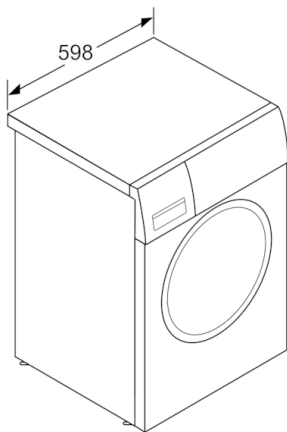

**Technical Data**

Construction type :	Built-in
Height of removable worktop (mm) :	820
Dimensions of the product (mm) :	818 x 596 x 544
Net weight (kg) :	76.898
Connection rating (W) :	2300
Current (A) :	10
Voltage (V) :	220-240
Frequency (Hz) :	50
Approval certificates :	CE, VDE
Length of electrical supply cord (cm) :	210
Washing performance class :	A
Door hinge :	Left
Wheels :	No
EAN code :	4242005210664
Capacity cotton (kg) - NEW (2010/30/EC) :	8.0
Energy efficiency class (2010/30/EC) :	A+++
Energy consumption annual (kWh/annum) - NEW (2010/30/EC) :	176.00
:	0.12
:	0.50
Water consumption annual (l/annum) - NEW (2010/30/EC) :	11000
Spin drying performance class :	B
Maximum spin speed (rpm) - NEW (2010/30/EC) :	1400
Average washing time cotton 40C (partial load) - NEW (2010/30/EC) :	156
Average washing time cotton 60C (full load) (min) - NEW (2010/30/EC) :	197
Average washing time cotton 60C (partial load) - NEW (2010/30/EC) :	156
Noise level washing (dB(A) re 1 pW) :	41
Noise level spinning (dB(A) re 1 pW) :	66
Installation type :	Full-integrated

### Technical Information

- Fully integrated
- Large white door with 130° opening and 30 cm porthole
- Furniture door is reversible
- Dimensions (H X W X D): 81.8 x 59.6 x 57.4 cm
- Height adjustment with cardanDrive
- adjustable base height: 15 cm
- adjustable base depth: 6.5 cm

measurements in mm

Z detail

measurements in mm

measurements in mm