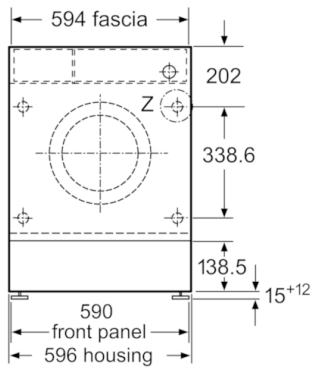

**Technical Data**

Construction type :	Built-in
Height of removable worktop (mm) :	820
Dimensions of the product (mm) :	818 x 596 x 544
Net weight (kg) :	76.898
Connection rating (W) :	2300
Current (A) :	10
Voltage (V) :	220-240
Frequency (Hz) :	50
Approval certificates :	CE, VDE
Length of electrical supply cord (cm) :	210
Washing performance class :	A
Door hinge :	Left
Wheels :	No
EAN code :	4242005210664
Capacity cotton (kg) - NEW (2010/30/EC) :	8.0
Energy efficiency class (2010/30/EC) :	A+++
Energy consumption annual (kWh/annum) - NEW (2010/30/EC) :	176.00
:	0.12
:	0.50
Water consumption annual (l/annum) - NEW (2010/30/EC) :	11000
Spin drying performance class :	B
Maximum spin speed (rpm) - NEW (2010/30/EC) :	1400
Average washing time cotton 40C (partial load) - NEW (2010/30/EC) :	156
Average washing time cotton 60C (full load) (min) - NEW (2010/30/EC) :	197
Average washing time cotton 60C (partial load) - NEW (2010/30/EC) :	156
Noise level washing (dB(A) re 1 pW) :	41
Noise level spinning (dB(A) re 1 pW) :	66
Installation type :	Full-integrated

### Technical Information

- Fully integrated
- Large white door with 130° opening and 30 cm porthole
- Furniture door is reversible
- Dimensions (H X W X D): 81.8 x 59.6 x 57.4 cm
- Height adjustment with cardanDrive
- adjustable base height: 15 cm
- adjustable base depth: 6.5 cm

measurements in mm

Z detail

measurements in mm

measurements in mm