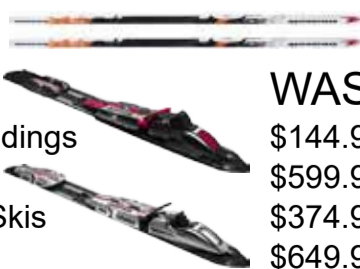

HEADTORCHES / HEADLAMPS

20% OFF ALL LIGHTING

RUNNING VESTS

	WAS	NOW
Salomon Advanced Skin 12 with Flasks	\$259.95	\$199.95

SKI / SNOW GEAR

40% OFF ALL SKIS, BOOTS, POLES, SKINS & WAX
20% OFF BINDINGS
20% OFF SNOWSHOES

Alpina Ski Boots

	WAS	NOW
Rottefella Xcelerator Pro Bindings	\$144.95	\$86.97
Alpina XP Alaska Ski Boots	\$599.95	\$349.95
Madshus CT 140 Intelligrip Skis	\$374.95	\$199.95
Madshus Annum Skis	\$649.95	\$389.40