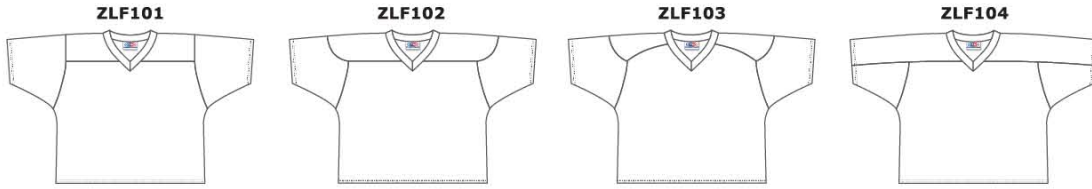

LC2016  
L200 SERIES

LC914  
L200 SERIES

LC3015  
L300 SERIES

LC3020  
L300 SERIES

LC3025  
L300 SERIES

LC3030  
L300 SERIES

CUSTOM SUBLIMATION FIELD LACROSSE PATTERNS

ZLF100 SERIES MEETS NFHS GUIDELINES

STANDARD FEATURES

- SELF FABRIC V-NECK
- DOUBLE SHOULDERS
- HEMMED SLEEVES

SIZES

ADULT: S - 2XL + OVERSIZE  
YOUTH: S - XL

ZLF200 SERIES

STANDARD FEATURES

- SELF FABRIC V-NECK
- DOUBLE SHOULDERS
- HEMMED SLEEVES
- 4" SIDE INSERTS

SIZES

ADULT: S - 2XL + OVERSIZE  
YOUTH: S - XL

AVAILABLE AS ZLF201C  
3" SIDE INSERTS  
MEETS NFHS GUIDELINES

ZLF300 SERIES

STANDARD FEATURES

- SELF FABRIC V-NECK
- DOUBLE SHOULDERS
- HEMMED SLEEVES
- 4" SIDE INSERTS