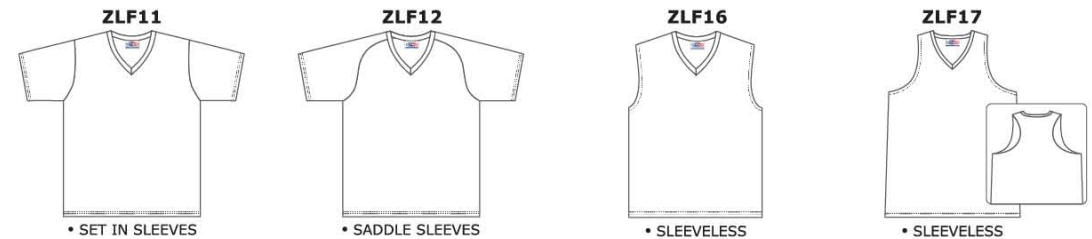

SIZES

ADULT: S - 2XL + OVERSIZE  
YOUTH: S - XL

AVAILABLE AS ZLF201C  
3" SIDE INSERTS  
MEETS NFHS GUIDELINES

ZLF300 SERIES

STANDARD FEATURES

- SELF FABRIC V-NECK
- DOUBLE SHOULDERS
- HEMMED SLEEVES
- 4" SIDE INSERTS

SIZES

ADULT: S - 2XL + OVERSIZE  
YOUTH: S - XL

ZLF10 LADIES SERIES

STANDARD FEATURES

- SELF FABRIC V-NECK
- HEMMED SLEEVES

SIZES

LADIES: XS - 2XL  
+ OVERSIZE

• SET IN SLEEVES

• SADDLE SLEEVES

• SLEEVELESS

• SLEEVELESS  
• RACER BACK

SUBLIMATED ZLR300 SERIES

- REVERSIBLE

ZLR302

SIZES

ADULT: S - 2XL + OVERSIZE  
YOUTH: S - XL

ZL900 SERIES

STANDARD FEATURES

- ELASTIC WAISTBAND WITH DRAWSTRING
- 9" INSEAM ADULT
- 7" INSEAM YOUTH
- 5" INSEAM LADIES

SIZES

ADULT: S - 2XL + OVERSIZE  
YOUTH: S - XL  
LADIES: XS - 2XL  
+ OVERSIZE

3" SIDE INSERTS