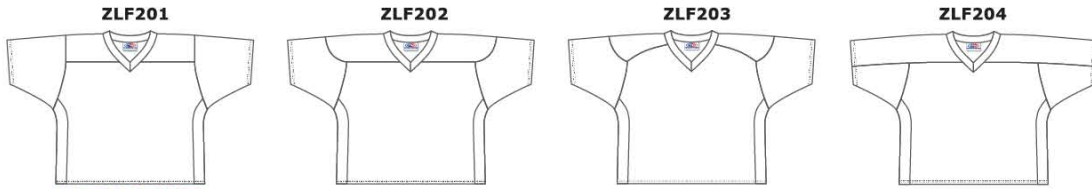

STANDARD FEATURES

- SELF FABRIC V-NECK
- DOUBLE SHOULDERS
- HEMMED SLEEVES

SIZES

ADULT: S - 2XL + OVERSIZE  
YOUTH: S - XL

ZLF200 SERIES

STANDARD FEATURES

- SELF FABRIC V-NECK
- DOUBLE SHOULDERS
- HEMMED SLEEVES
- 4" SIDE INSERTS

SIZES

ADULT: S - 2XL + OVERSIZE  
YOUTH: S - XL

AVAILABLE AS ZLF201C  
3" SIDE INSERTS  
MEETS NFHS GUIDELINES

ZLF300 SERIES

STANDARD FEATURES

- SELF FABRIC V-NECK
- DOUBLE SHOULDERS
- HEMMED SLEEVES
- 4" SIDE INSERTS

SIZES

ADULT: S - 2XL + OVERSIZE  
YOUTH: S - XL

ZLF10 LADIES SERIES

STANDARD FEATURES

- SELF FABRIC V-NECK
- HEMMED SLEEVES

SIZES

LADIES: XS - 2XL  
+ OVERSIZE

• SET IN SLEEVES