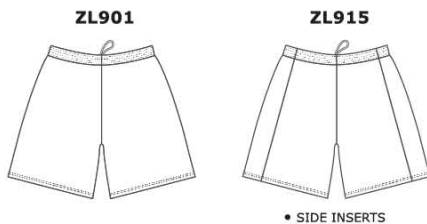

SIZES

ADULT: S - 2XL + OVERSIZE  
YOUTH: S - XL

AVAILABLE IN GOALIE CUT

ZLB300 SERIES

STANDARD FEATURES

- SELF FABRIC V-NECK
- DOUBLE SHOULDERS
- HEMMED SLEEVES
- SIDE/SLEEVES INSERTS

SIZES

ADULT: S - 2XL + OVERSIZE  
YOUTH: S - XL

AVAILABLE IN GOALIE CUT

ZLB400 SERIES

STANDARD FEATURES

- SELF FABRIC V-NECK
- DOUBLE SHOULDERS
- HEMMED SLEEVES
- SIDE/SLEEVES INSERTS

SIZES

ADULT: S - 2XL + OVERSIZE  
YOUTH: S - XL

AVAILABLE IN GOALIE CUT

ZL900 SERIES

STANDARD FEATURES

- ELASTIC WAISTBAND WITH DRAWSTRING
- 9" INSEAM ADULT
- 7" INSEAM YOUTH
- 5" INSEAM LADIES

SIZES

ADULT: S - 2XL + OVERSIZE  
YOUTH: S - XL  
LADIES: XS - 2XL + OVERSIZE

ZL900P SERIES WITH SIDE POCKETS