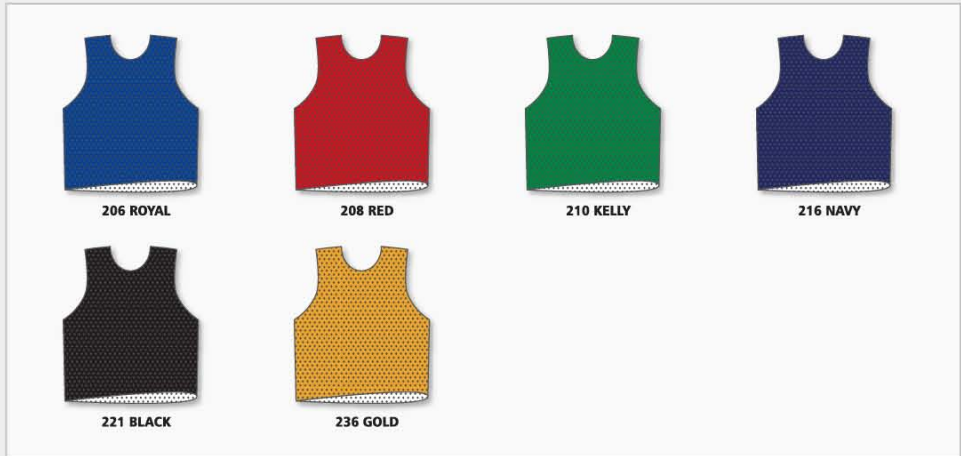

AVAILABLE IN CUSTOM LF100 SERIES

ADULT	S	M	L	XL	2XL
YOUTH	S	M	L	XL	

· POLYMESH REVERSIBLE - 100% POLYESTER