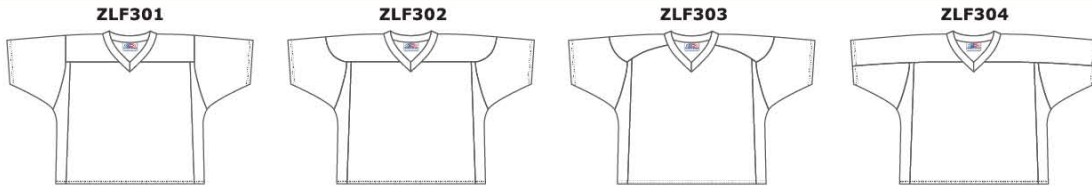

STANDARD FEATURES

- SELF FABRIC V-NECK
- DOUBLE SHOULDERS
- HEMMED SLEEVES

SIZES

ADULT: S - 2XL + OVERSIZE  
YOUTH: S - XL

ZLF200 SERIES

STANDARD FEATURES

- SELF FABRIC V-NECK
- DOUBLE SHOULDERS
- HEMMED SLEEVES
- 4" SIDE INSERTS

SIZES

ADULT: S - 2XL + OVERSIZE  
YOUTH: S - XL

AVAILABLE AS ZLF201C  
3" SIDE INSERTS  
MEETS NFHS GUIDELINES

ZLF300 SERIES

STANDARD FEATURES

- SELF FABRIC V-NECK
- DOUBLE SHOULDERS
- HEMMED SLEEVES
- 4" SIDE INSERTS

SIZES

ADULT: S - 2XL + OVERSIZE  
YOUTH: S - XL

ZLF10 LADIES SERIES

STANDARD FEATURES

- SELF FABRIC V-NECK
- HEMMED SLEEVES

SIZES

LADIES: XS - 2XL  
+ OVERSIZE

• SET IN SLEEVES

ZL900 SERIES

STANDARD FEATURES

- ELASTIC WAISTBAND WITH DRAWSTRING
- 9" INSEAM ADULT
- 7" INSEAM YOUTH
- 5" INSEAM LADIES

SIZES

ADULT: S - 2XL + OVERSIZE  
YOUTH: S - XL  
LADIES: XS - 2XL  
+ OVERSIZE

3" SIDE INSERTS