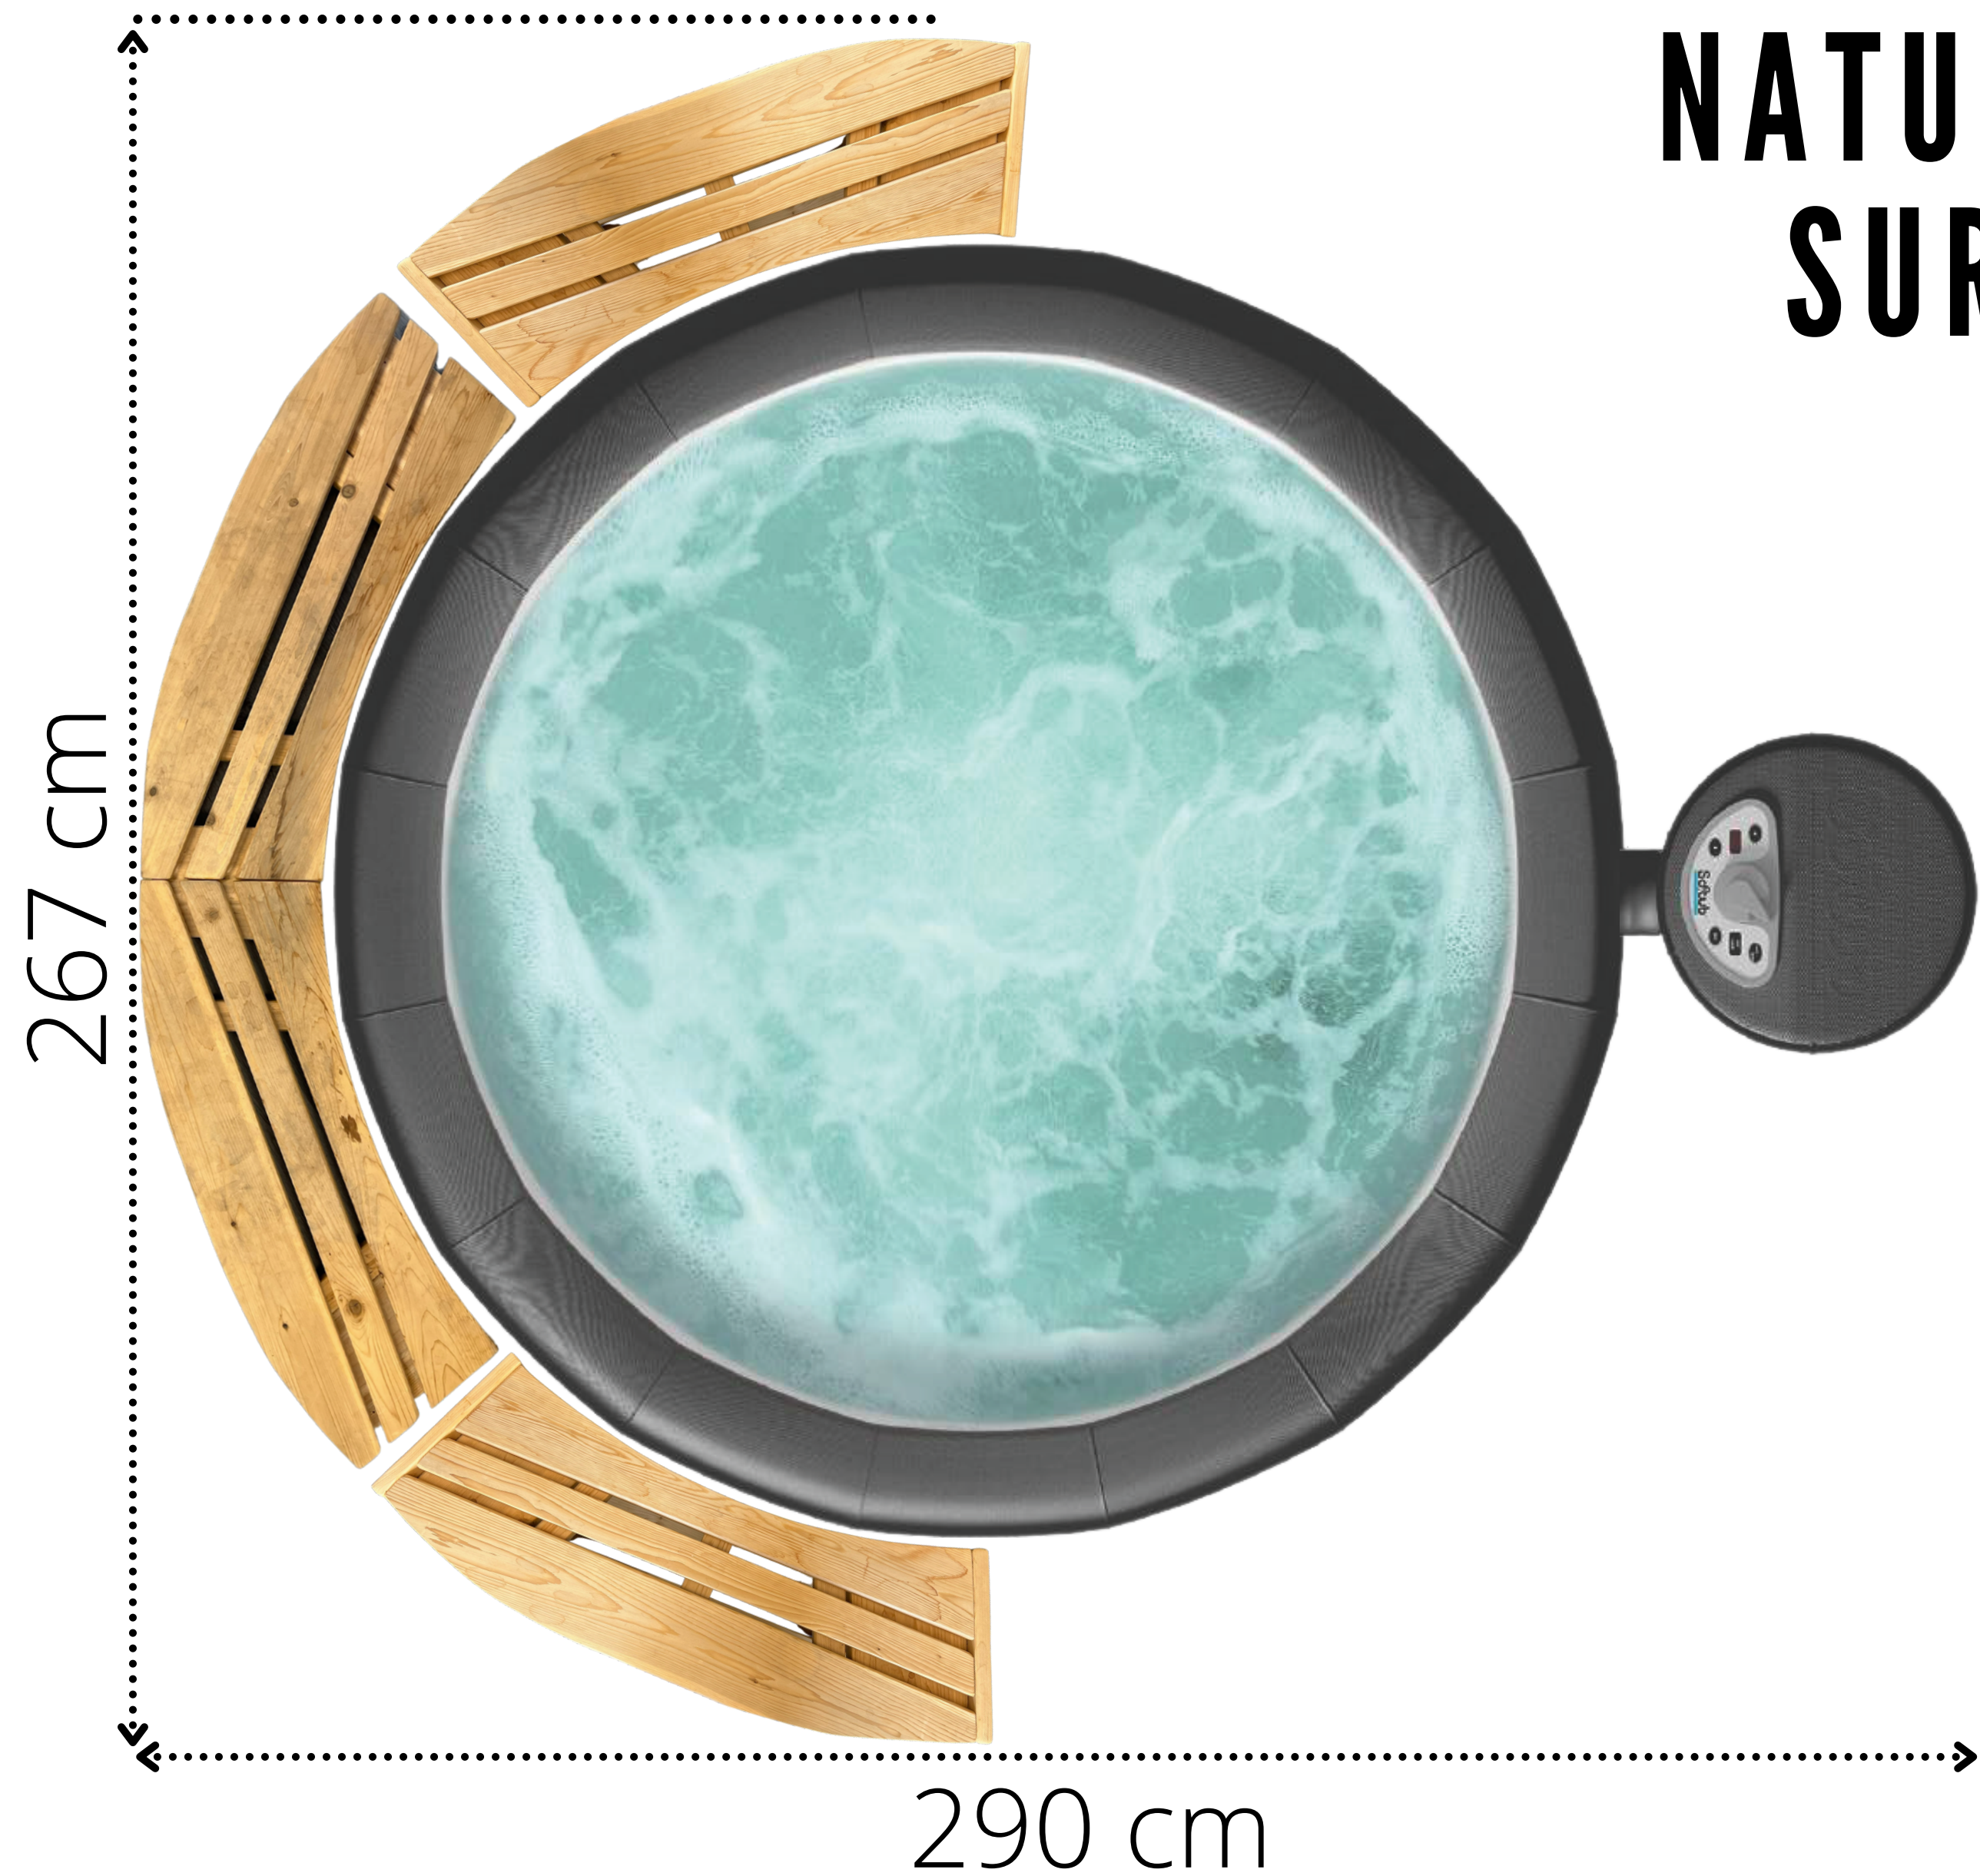

SOFTUB 300 + NATURAL HALF SURROUND