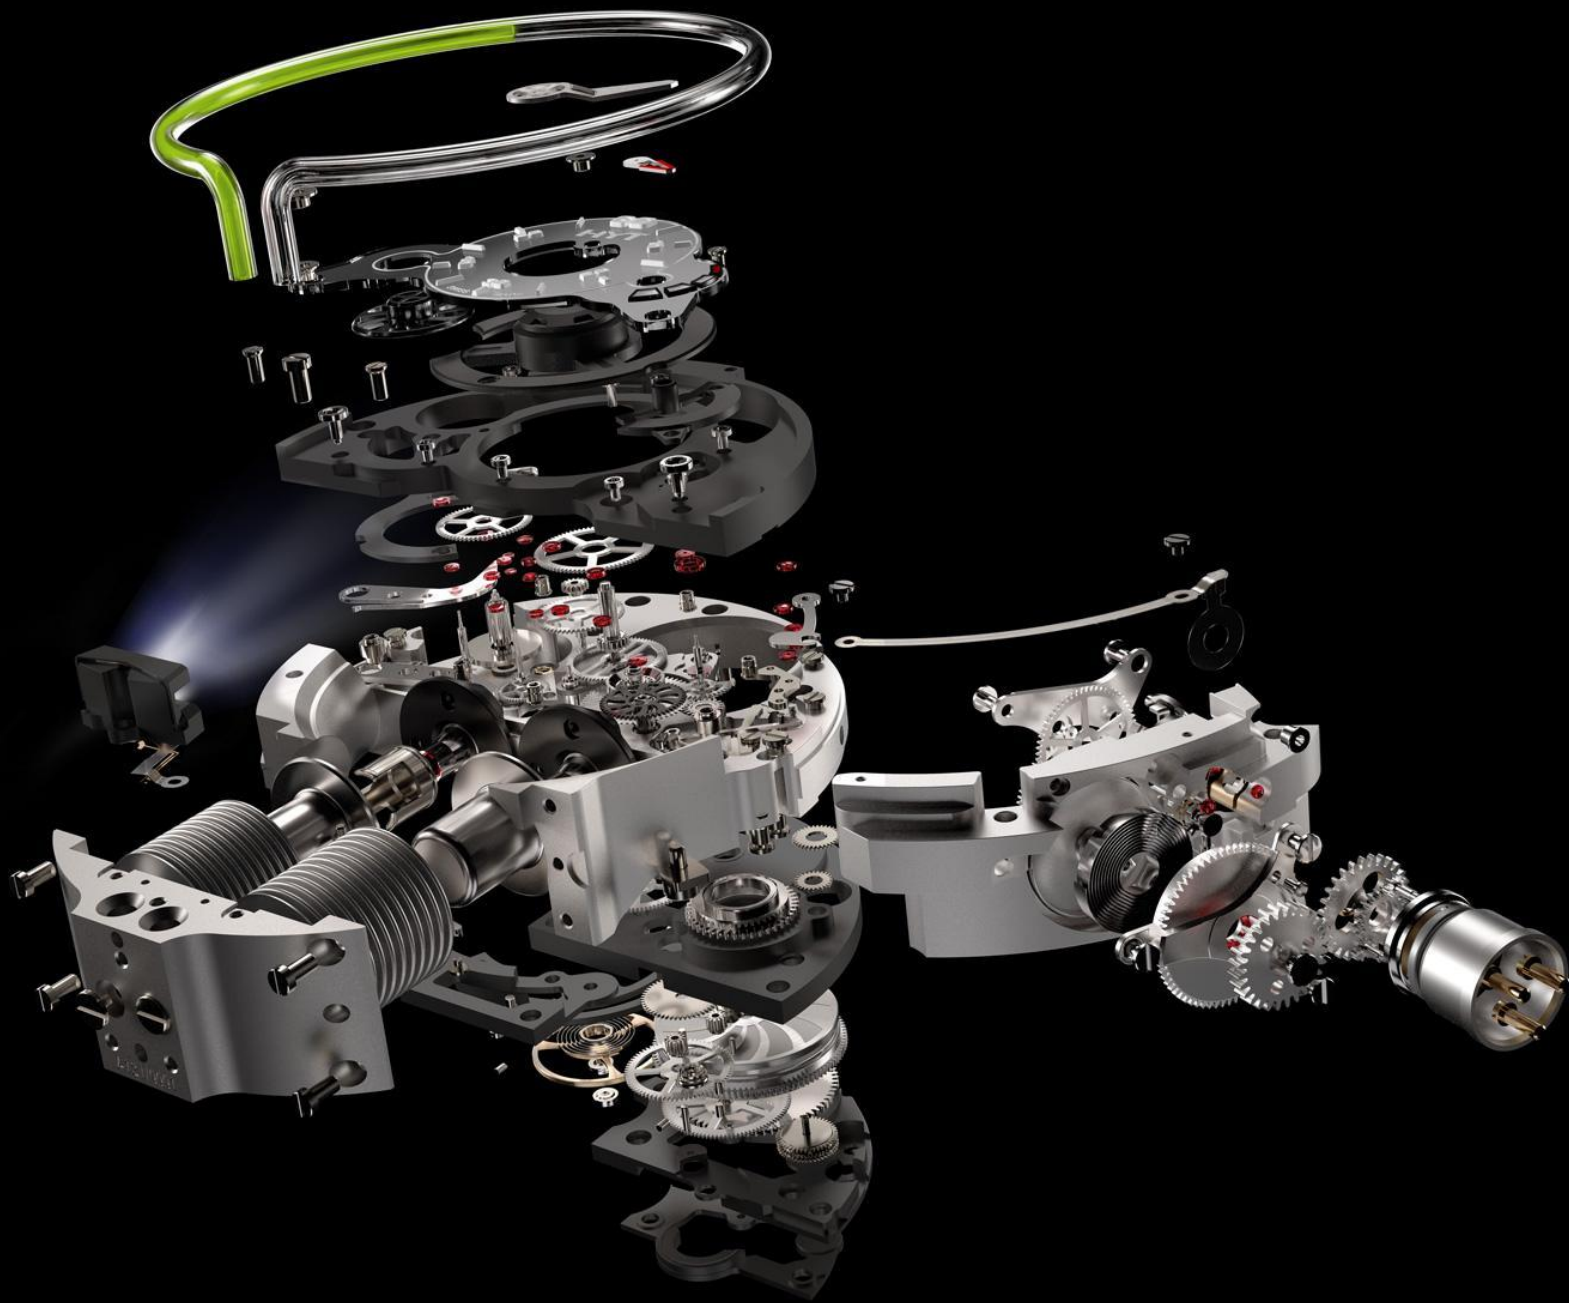

FLUID TIME

HYT
#HYTWATCHES

A close-up, high-angle shot of a clear glass hourglass. The hourglass is partially filled with a vibrant green liquid. The liquid is captured in a dynamic state, with a large splash at the top of the upper bulb and a single drop falling from the narrow neck into the lower bulb. The background is a soft, out-of-focus gradient of light gray and white.

TIME
NEVER
STANDS
STILL

▶ 2002

▶ 2012

HYT

THE ESSENCE OF TIME

H₀ COLLECTION

HYT
#HYTWATCHES

 **reddot** award 2018
winner

H3

COLLECTION

SKULL COLLECTION

H²O

COLLECTION

TIME IS FLUID