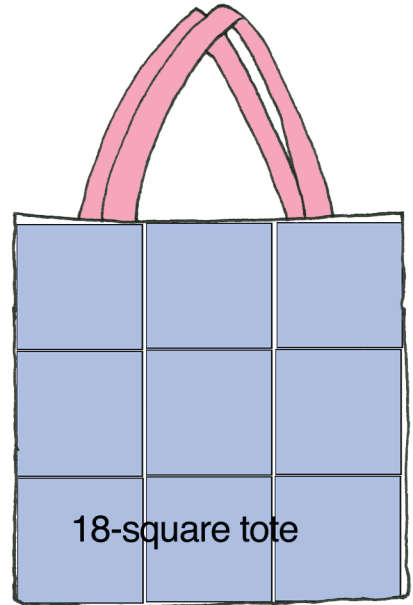

# Simple Medley Projects

Endless possibilities with 5" squares and strips from Loralie Designs

5" square

2 1/2" strip

4" border

3" border

Potholder

Bistro Apron

Zippy Quick Bag

6-square placemat

4-square mug rug

18-square tote

Strip & Square Tote

Strip, Square & Border Tote

Strip & Square Tote

**Loralie Designs.com**