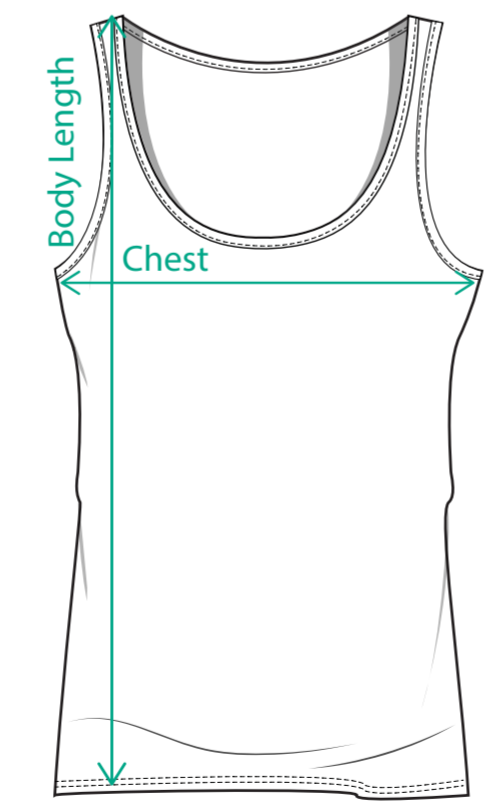

	XS	S	M	L	XL	XXL
Body length from HSP	63	65	67	69	71	73
1/2 Chest	43.5	45.5	47.5	49.5	51.5	53.5
Sleeve length	15	15.5	16	16.5	17	17.5

Apparel Woman - T-shirt Basic fit with rib sleeves + neck

	XS	S	M	L	XL	XXL
Body length from HSP	60	62	64	66	68	70
1/2 Chest	46	48	50	52	54	56
Sleeve length incl. rib	19.5	20	20.5	21	21.5	22

Apparel Woman - T-shirt Oversized fit

	XS	S	M	L	XL	XXL
Body length from HSP	64	66	68	70	72	74
1/2 Chest	49	51	53	55	57	59
Sleeve length	19	19.5	20	20.5	21	21.5

Apparel Woman - Crop t-shirt

	XS	S	M	L	XL	XXL
Body length from HSP	51	52	53	54	55	56
1/2 Chest	45.5	47.5	49.5	51.5	53.5	55.5
Sleeve length	10	10.5	11	11.5	12	12.5

* all measurements in cm

Apparel Woman - Tanktop with racerback (blank)

	XS	S	M	L	XL	XXL
Body length from HSP	67.5	69.5	71.5	73.5	75.5	77.5
1/2 Chest	36	38	40	42	44	46

Apparel Woman - Tanktop with low back neck (blank)

	XS	S	M	L	XL	XXL
Body length from HSP	72	74	76	78	80	82
1/2 Chest	43.5	45.5	47.5	49.5	51.5	53.5
Neck drop front from HSP	19	20	21	22	23	24
Neck drop back from HSP	22	23	24	25	26	27

* all measurements in cm