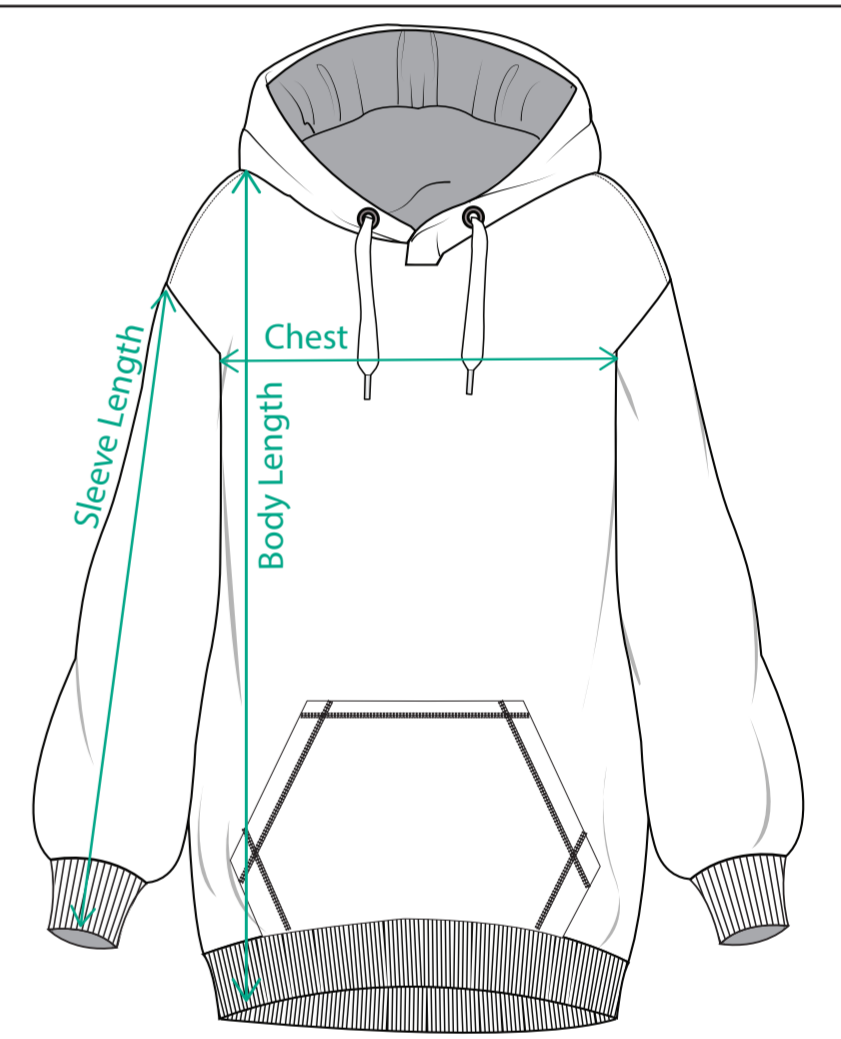

Apparel Woman - Sweater Regular fit normal sleeve

	XS	S	M	L	XL	XXL
Body length from HSP	62	64	66	68	70	72
1/2 Chest	54	56	58	60	62	64
Sleeve length	55	56	57	58	59	60

Apparel Woman - Sweater off shoulder

	XS	S	M	L	XL	XXL
Body length from HSP	62	64	66	68	70	72
1/2 Chest	54	56	58	60	62	64
Sleeve length from armhole	49	50	51	52	53	54

Apparel Woman - Knitted (X-mas) sweater regular

	XS	S	M	L	XL
Body length from HSP	62	63	64	65	66
1/2 Chest	42	44	46.5	49	51.5
Sleeve length	58	59	60	61	62

* all measurements in cm

Apparel Woman - Hoodie Oversized fit

	XS	S	M	L	XL	XXL
Body length from HSP	71	73	75	77	79	81
1/2 Chest	51	54	57	60	63	66
Sleeve length	54	55	56	57	58	59

* all measurements in cm

Apparel Woman - Hoodie regular fit with zipper