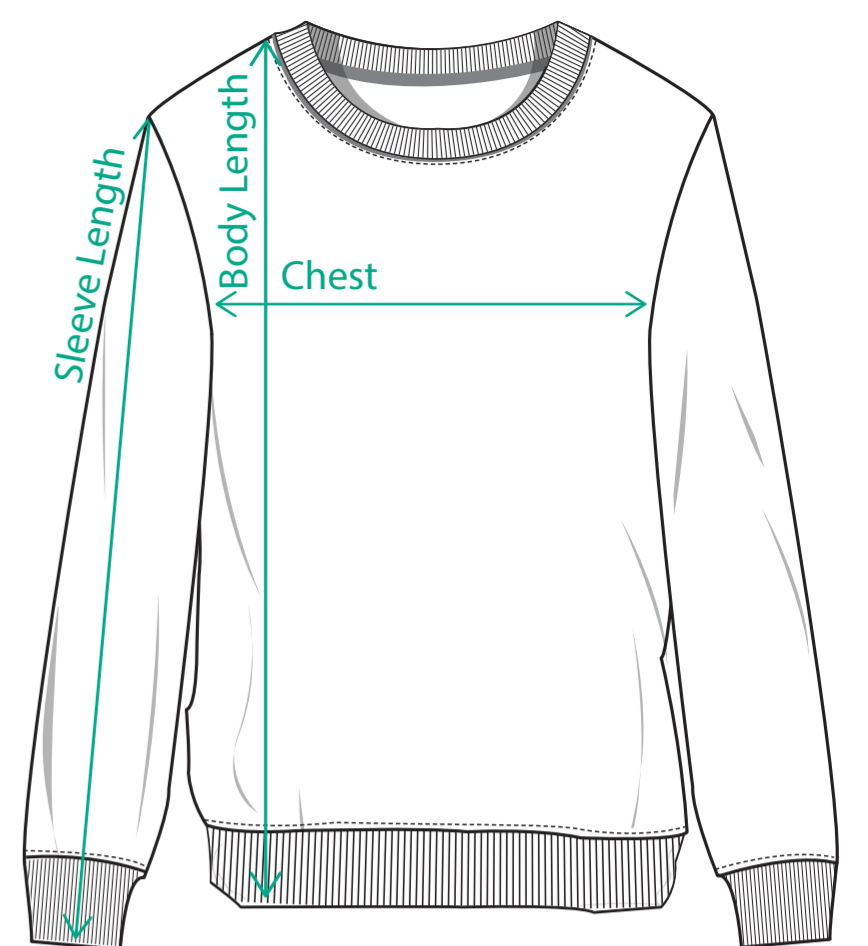

Apparel Woman - Knitted (X-mas) sweater regular

	XS	S	M	L	XL
Body length from HSP	62	63	64	65	66
1/2 Chest	42	44	46.5	49	51.5
Sleeve length	58	59	60	61	62

* all measurements in cm