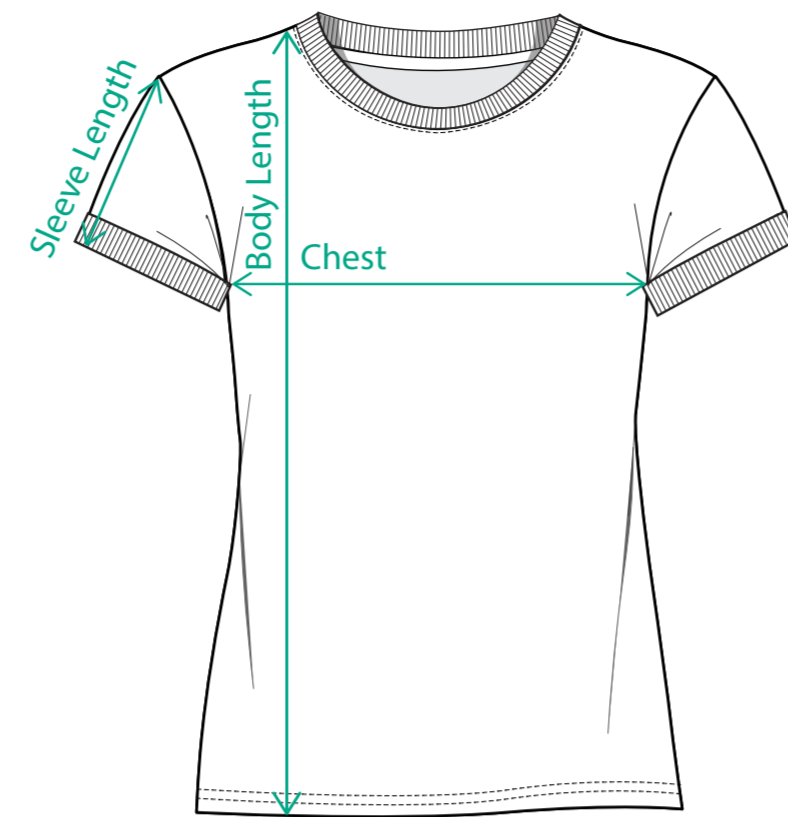

Apparel Woman - T-shirt Regular fit (blank)

	XS	S	M	L	XL	XXL
Body length from HSP	63	65	67	69	71	73
1/2 Chest	38	40	42	44	46	48
Sleeve length	11.5	12	12.5	13	13.5	14

Apparel Woman - T-shirt Loose fit with rolled up sleeves (blank)

	XS	S	M	L	XL	XXL
Body length from HSP	63	65	67	69	71	73
1/2 Chest	43.5	45.5	47.5	49.5	51.5	53.5
Sleeve length	15	15.5	16	16.5	17	17.5

Apparel Woman - T-shirt Basic fit with rib sleeves + neck

	XS	S	M	L	XL	XXL
Body length from HSP	60	62	64	66	68	70
1/2 Chest	46	48	50	52	54	56
Sleeve length incl. rib	19.5	20	20.5	21	21.5	22

Apparel Woman - T-shirt Oversized fit

	XS	S	M	L	XL	XXL
Body length from HSP	64	66	68	70	72	74
1/2 Chest	49	51	53	55	57	59
Sleeve length	19	19.5	20	20.5	21	21.5

Apparel Woman - Crop t-shirt

	XS	S	M	L	XL	XXL
Body length from HSP	51	52	53	54	55	56
1/2 Chest	45.5	47.5	49.5	51.5	53.5	55.5
Sleeve length	10	10.5	11	11.5	12	12.5

Apparel Woman - Sweater Regular fit normal sleeve

	XS	S	M	L	XL	XXL
Body length from HSP	62	64	66	68	70	72
1/2 Chest	54	56	58	60	62	64
Sleeve length	55	56	57	58	59	60

Apparel Woman - Sweater off shoulder