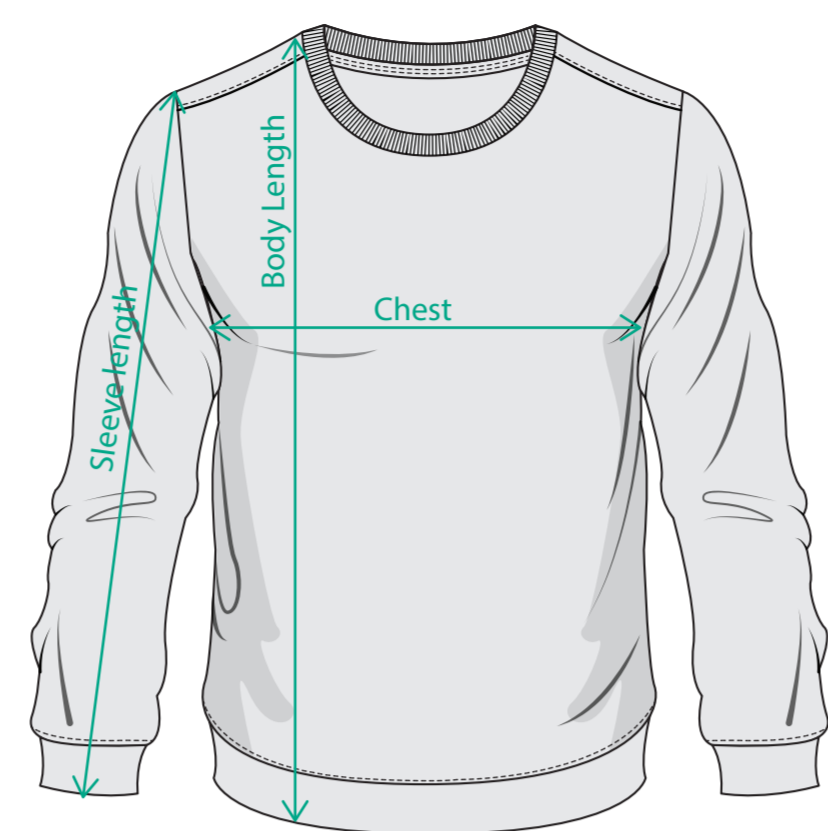

Apparel Men - Sweater Vintage fit with raglan sleeves							
	XS	S	M	L	XL	XXL	3XL
Body length from HSP	69	71	73	75	77	79	80
1/2 Chest	54	56	58	60	63	66	69
Sleeve length	80	81	82	83	84	85	86

Apparel Men - Hooded sweater Loose fit with regular sleeves							
	XS	S	M	L	XL	XXL	3XL
Body length from HSP	71	73	75	77	79	81	83
1/2 Chest	51	54	57	60	63	66	69
Sleeve length	54	55	56	57	58	59	60

Apparel Men - Knitted (X-mas) sweater Regular fit							
	XS	S	M	L	XL	XXL	3XL
Body length from HSP	65,5	67,5	69,5	71,5	73,5	75,5	76,5
1/2 Chest	53	55	57	59	62	65	68
Sleeve length	63	64	65	66	67	68	69

\* all measurements in cm