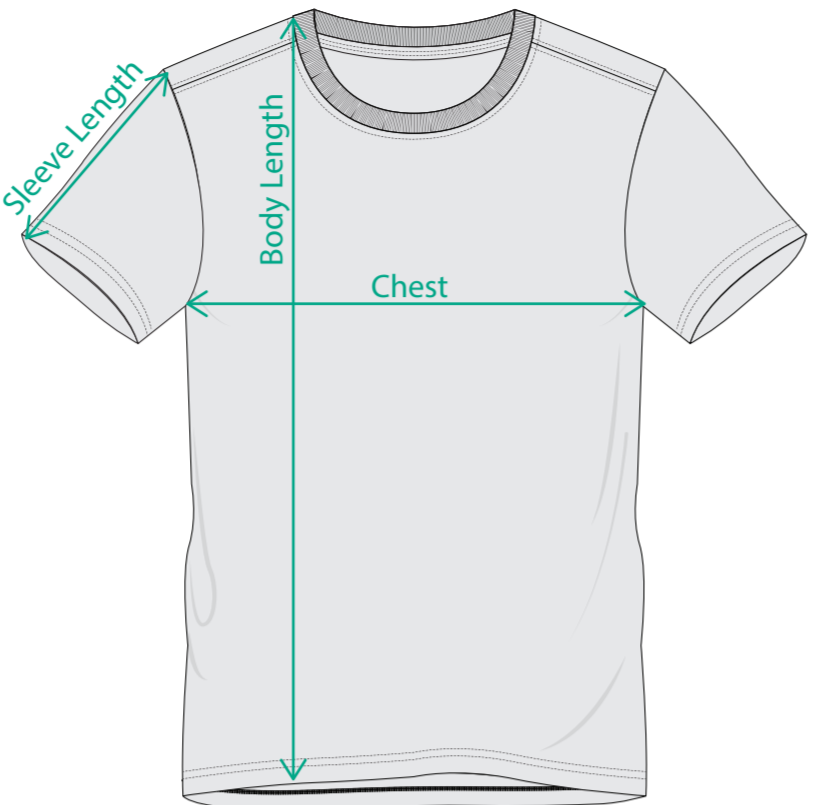

Apparel Kids- T-shirt Regular fit (blank)

	98/104	110/116	122/128	134/140	146/152	158/164
Body length from HSP	45	49	53	57	61.5	66
1/2 Chest	33.5	35.5	37.5	39.5	42	44.5
Sleeve length	11	12	13	14	15.5	17

* all measurements in cm

Apparel Kids - Technical hoodie

	98/104	110/116	122/128	134/140	146/152	158/164
Body length from HSP	39	43	47	51	55	59.5
1/2 Chest	34	36	38	40	42.5	45
Sleeve length	34.5	38.5	42.5	46.5	50.5	54.5

* all measurements in cm