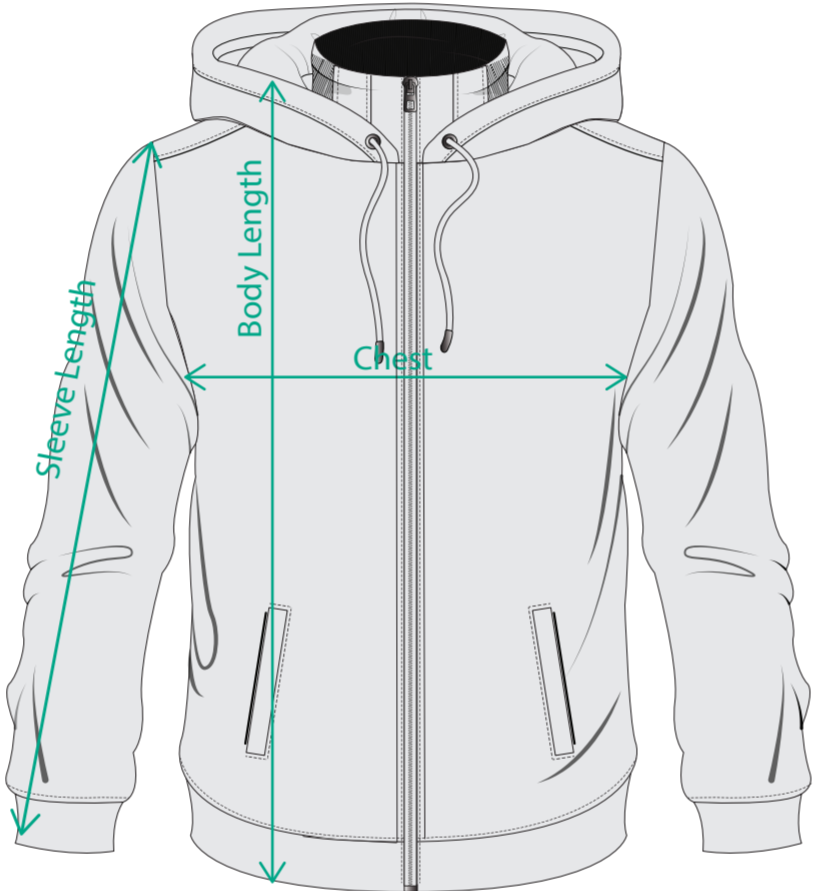

Apparel Kids- T-shirt Regular fit (blank)

	98/104	110/116	122/128	134/140	146/152	158/164
Body length from HSP	45	49	53	57	61.5	66
1/2 Chest	33.5	35.5	37.5	39.5	42	44.5
Sleeve length	11	12	13	14	15.5	17

* all measurements in cm

Apparel Kids - Technical hoodie

	98/104	110/116	122/128	134/140	146/152	158/164
Body length from HSP	39	43	47	51	55	59.5
1/2 Chest	34	36	38	40	42.5	45
Sleeve length	34.5	38.5	42.5	46.5	50.5	54.5

* all measurements in cm