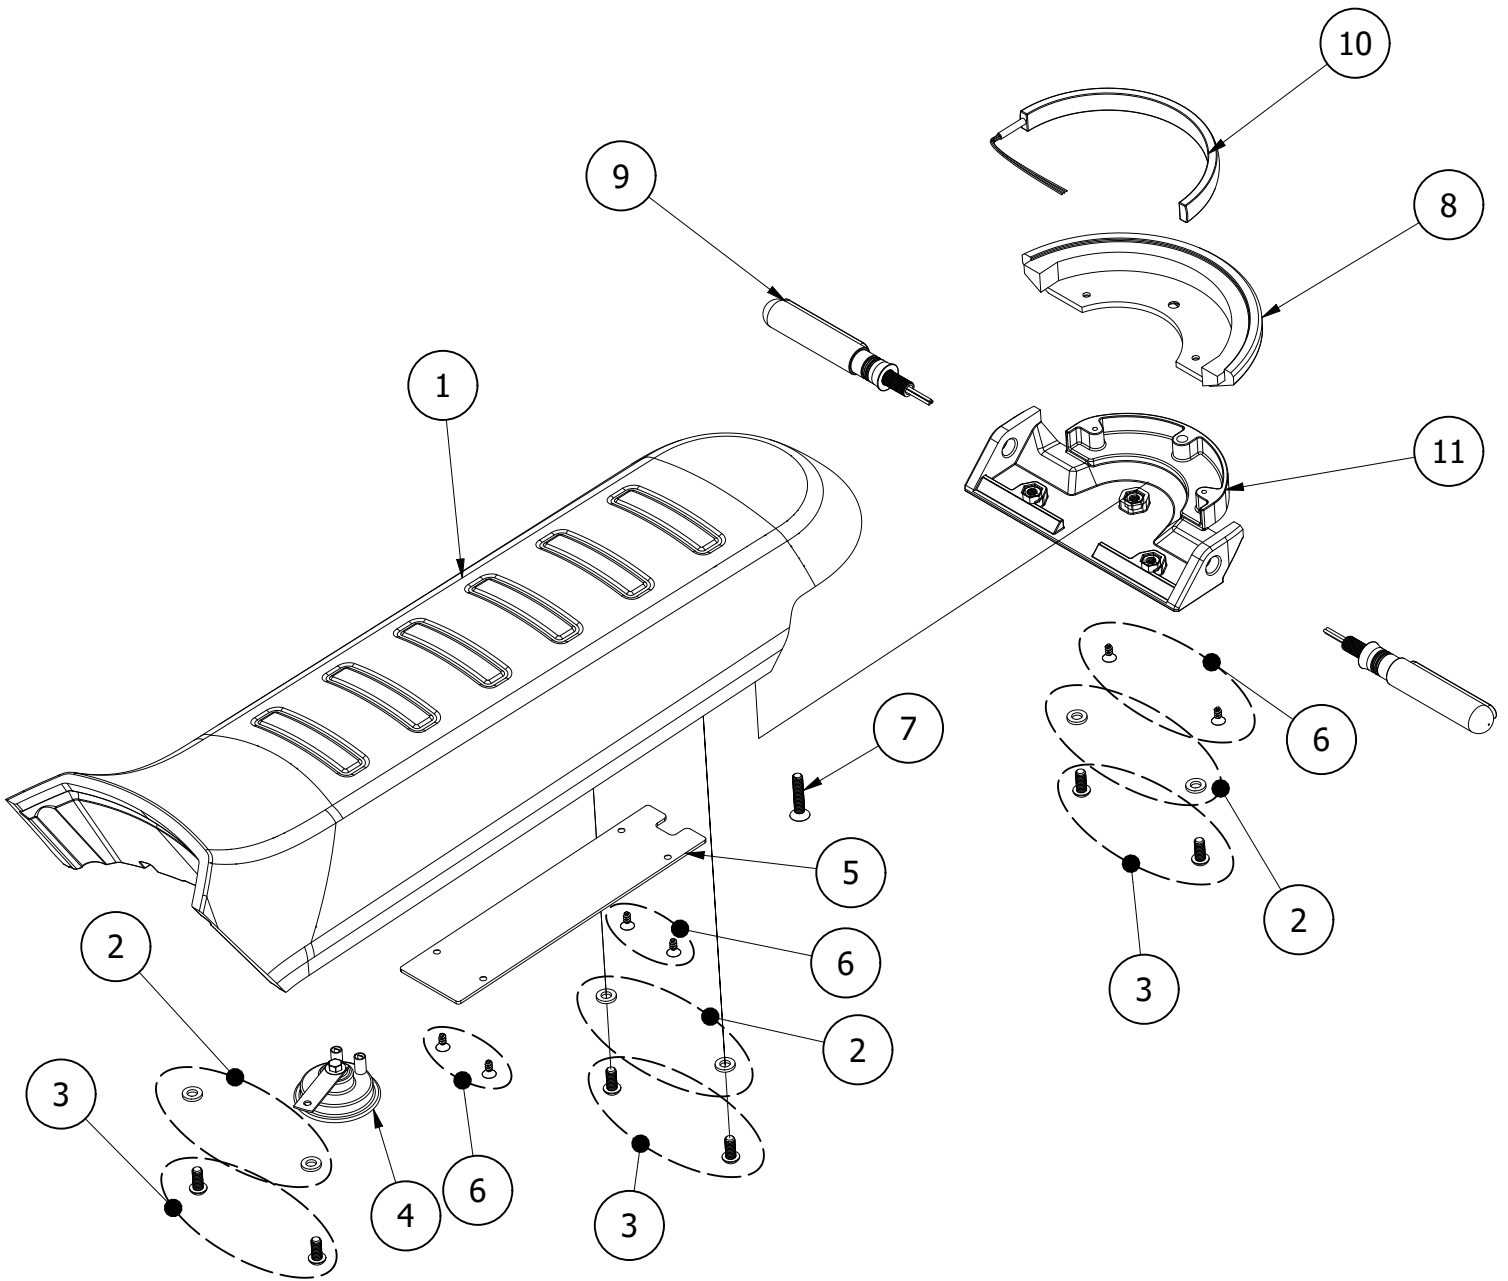

LAND District Seat

ITEM	PART NUMBER	DESCRIPTION	QTY
1	220101-D01-0104-AA	District MILSCO Seat	1
2	90006-06000-0P	M6 Washer	6
3	90000-06014-0P	M6 x 1 x 14 Button Head	6
4	220103-D01-0100-WH	Horn	1
5	220102-D01-0120-SM	Seat Finish Plate	1
6	90005-04010-0T	M4 x 1.8 x 10 Thread Forming Flat Head	6
7	90001-06030-0P	M6 x 1 x 30 Flat head	1
8	230102-D01-0150-CC	Taillight Lense	1
9	180108-D01-0100-AA	Rear Turn Signal	2
10	230101-D01-0100-AA	Taillight LED	1
11	23104-D01-0103-00	Taillight Base	1