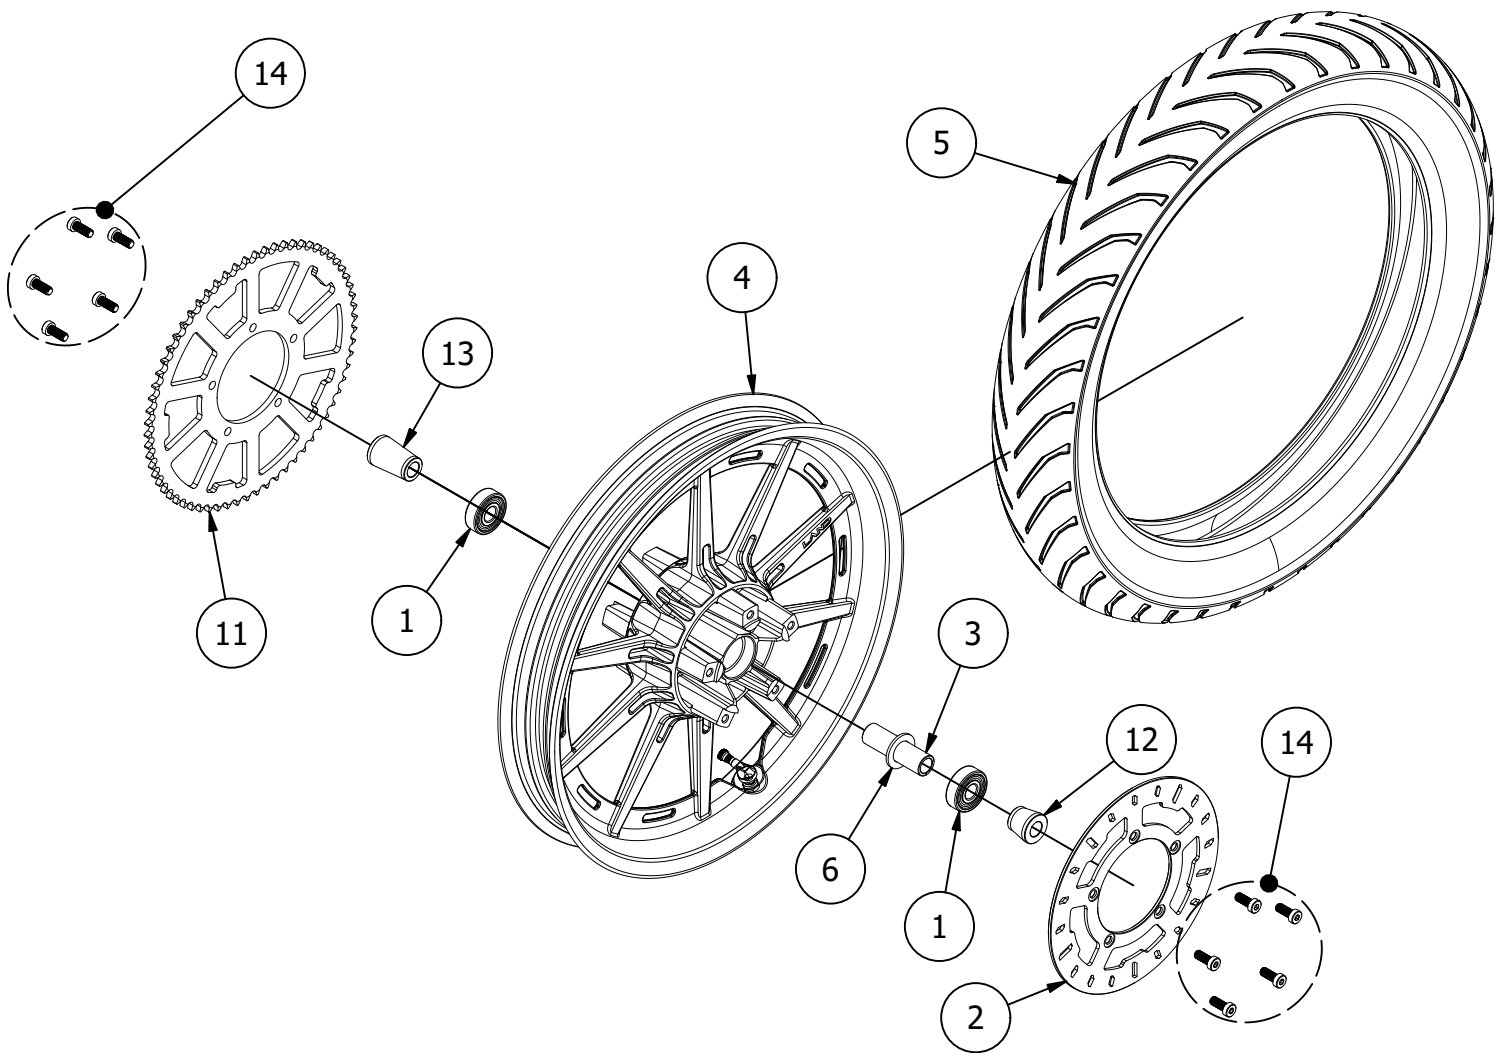

# LAND District Rear Wheel

ITEM	QTY	PART NUMBER	DESCRIPTION
1	2	190103-D01-0100-AA	Wheel Bearing
2	1	190105-D01-0100-AA	Rotor Rear
3	1	190112-D01-0123-CC	Rear Axle Sleeve
4	1	190101-D01-0135-CA	Rear Wheel
5	1	190102-D01-0100-AA	Rear Tire
6	1	190106-D01-0100-AA	Axle Sleeve Centering Washer
11	1	190111-D01-0120-CC	Roller Chain Sprocket2
12	1	190104-D01-0120-CC	Rear Wheel Spacer Rotor Side
13	1	190115-D01-0120-CC	Rear Wheel Spacer Sprocket
14	10	90003-08020-0P	M8 x 1.25 x 20 Low Profile Socket Head