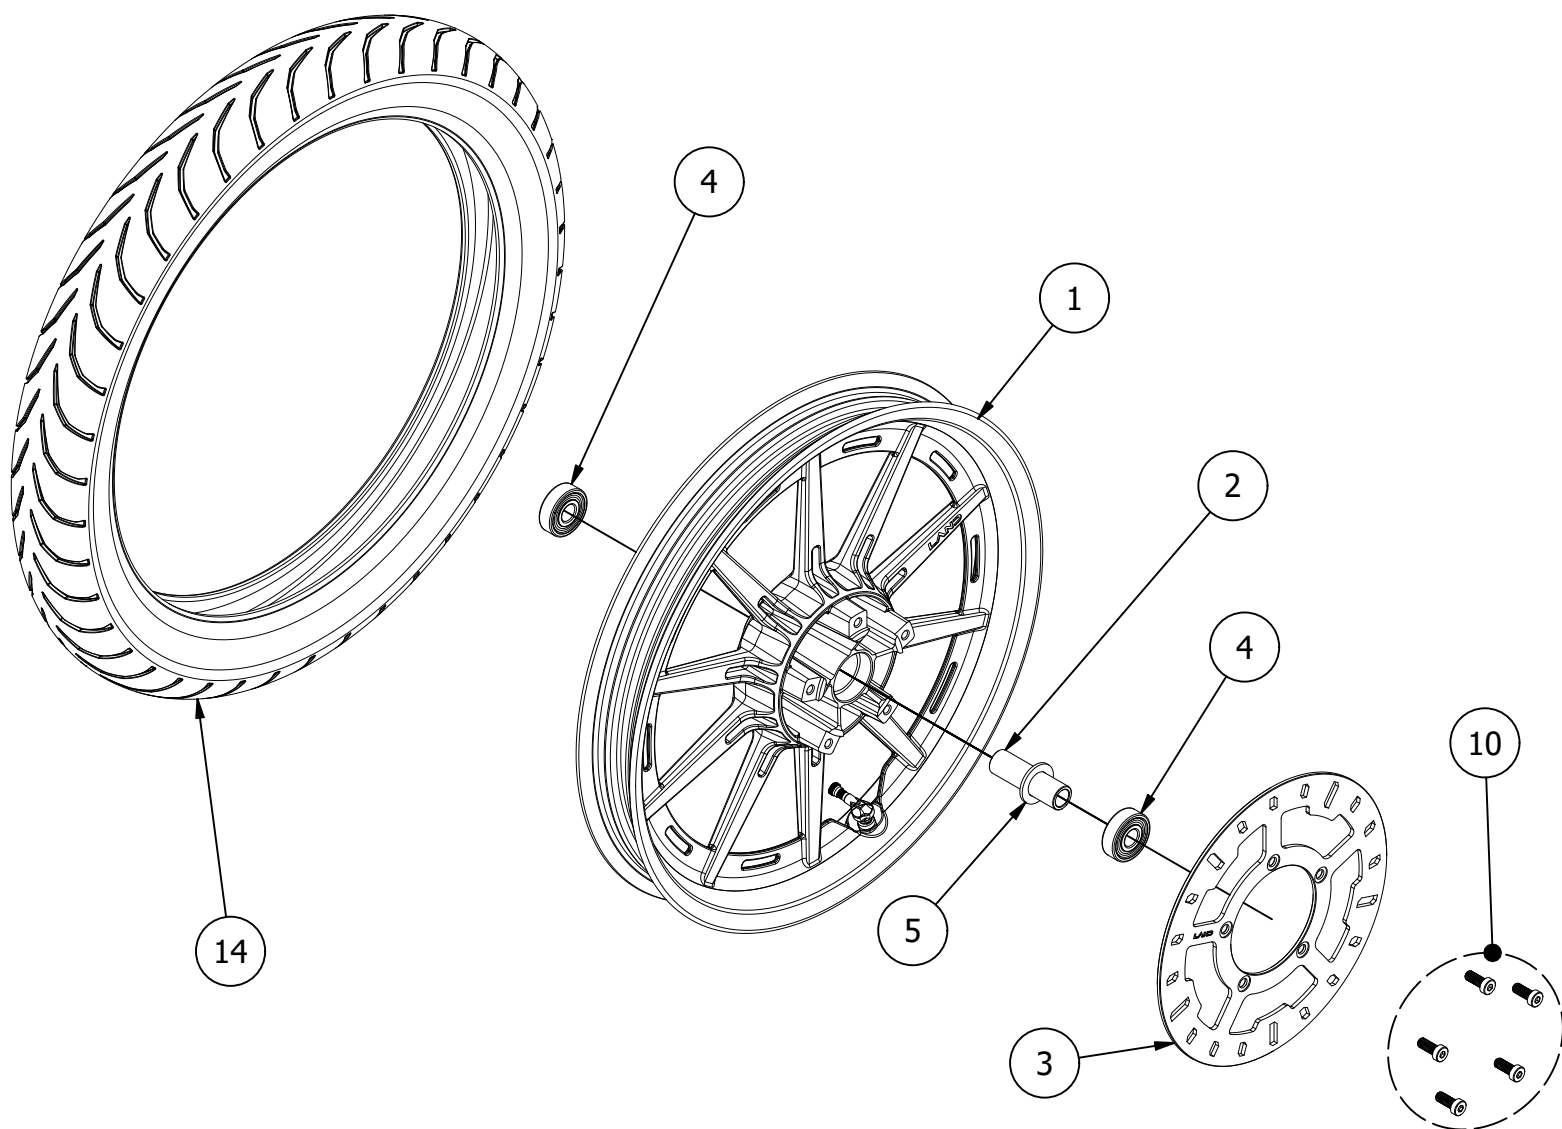

# LAND District Front Wheel

ITEM	PART NUMBER	DESCRIPTION	QTY
1	200101-D01-0135-CA	Front Wheel	1
2	200105-D01-0123-CC	Front Axle Sleeve	1
3	200106-D01-0100-AA	Front Rotor	1
4	200103-D01-0100-AA	Wheel Bearing	2
5	190106-D01-0100-AA	Axle Sleeve Centering Washer	1
10	90003-08020-0P	M8 x 1.25 x 20 Low Profile Socket Head	5
14	200102-D01-0100-AA	Front Tire	1