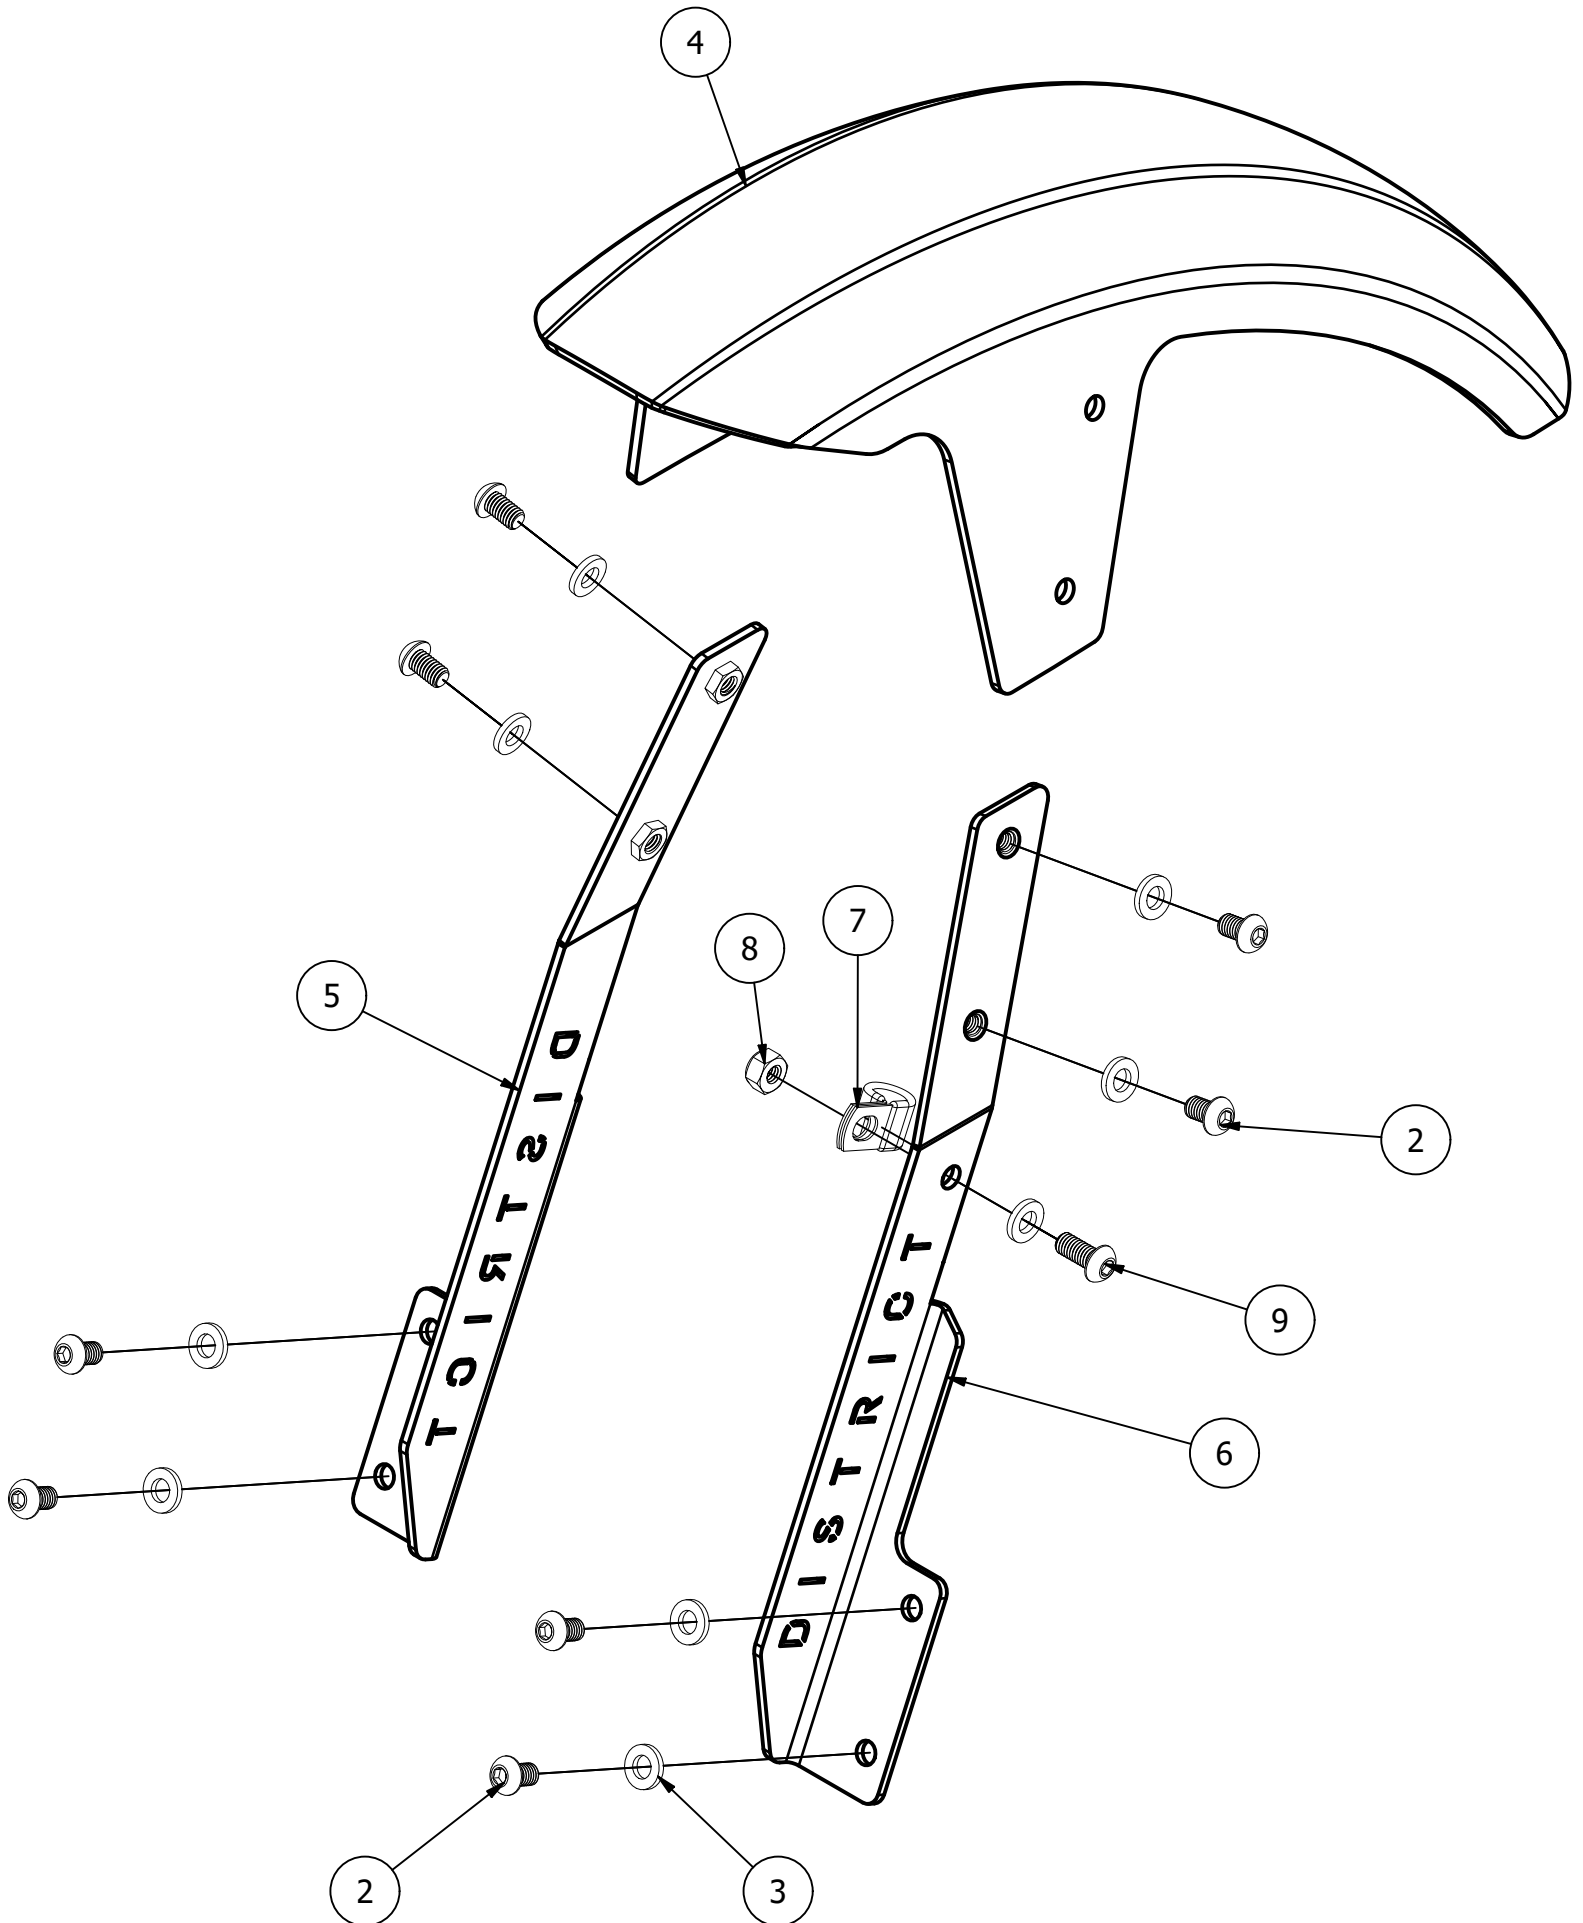

# LAND District Front Fender

ITEM	PART NUMBER	DESCRIPTION	QTY
1	90013-06000-0P	M6 Pressfit Nut	4
2	90000-06010-0P	M6 x 1 x 10 Button Head	8
3	90006-06000-0P	M6 Washer	9
4	170101-D01-0103-VC	Front Fender	1
5	170102-D01-0120-SM	Front fender Strut Right	1
6	170103-D01-0120-SM	Front Fender Strut Left	1
7	90034-10014-00	10 MM ID Vibration Loop Clamp, 14.25 MM Center to Center Distance	1
8	90011-06000-0P	M6 Nylock	1
9	90000-06014-0P	M6 x 1 x 14 Button Head	1