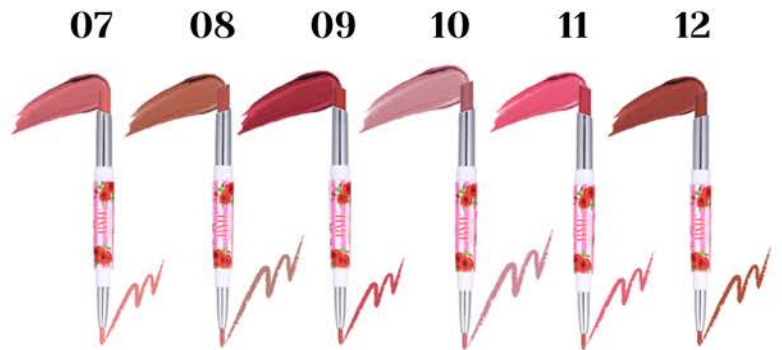

PERFECT LIPS

2-in-1 Lips Duo

PACK (24) | CASE (288)