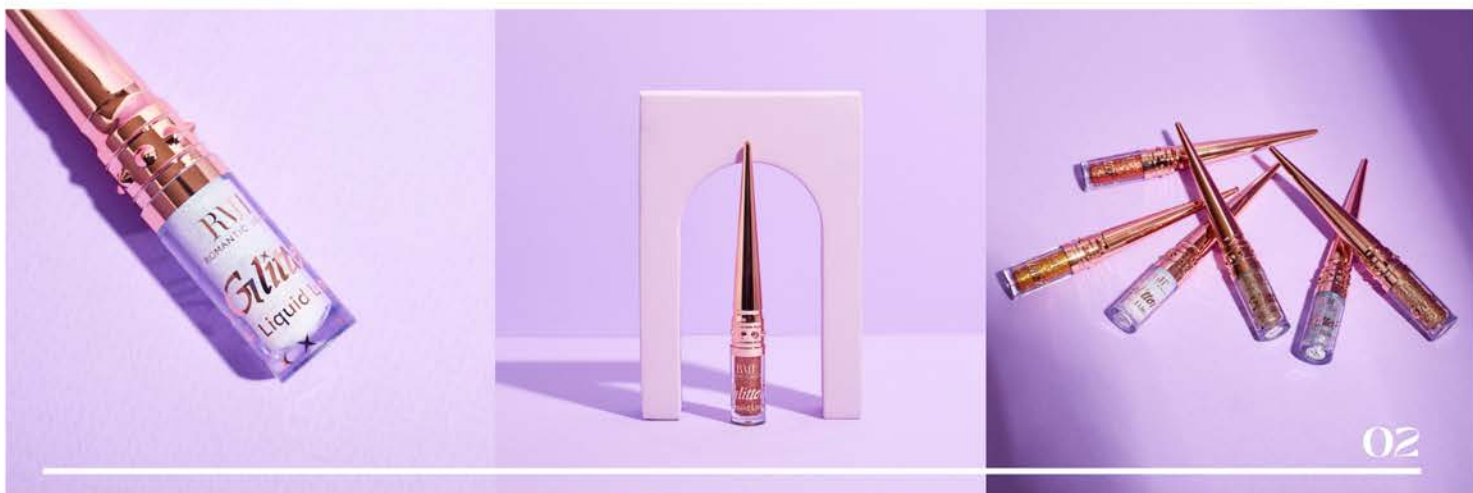

Red | Pink | Yellow | Green | Blue | Purple

White | Silver | Gold | Copper | Champagne | Bronze