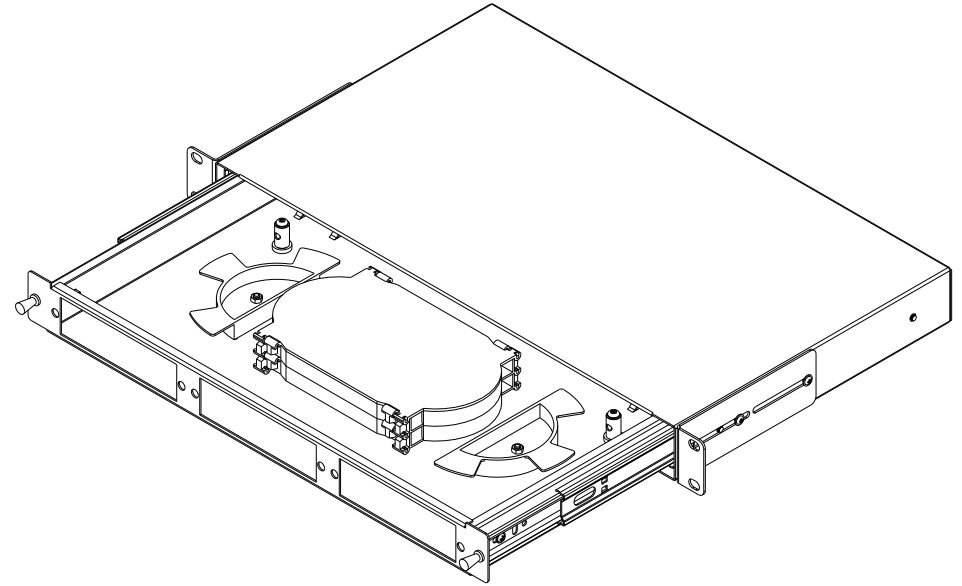

Proportion 1:5

RoHS COMPLIANT

SPECIFICATIONS:

1. MATERIAL SPCC, BLACK POWDER COATING
2. SURFACE DEFECTS SUCH AS SCRATCHES, BUMPS, DEFORMATIONS ARE NOT ALLOWED
3. NO SHARP EDGES, CORNERS, BURRS, OR OIL STAINS

DATE: 2022/06/27	SCALE: None		
APPROVED: 2022/06/27	UNIT: mm		
CHECKED: Condi Ye	VER: 01	TITLE: 1U Sliding Fiber Optic Patch Panel, Suits For 3 LGX Adapter Panels, Black	
DRAWING: Frank Fu	SHEET: 1 of 1	DRAWING NO: FM-220627-1	PART NO: FE-RMLGX-1U