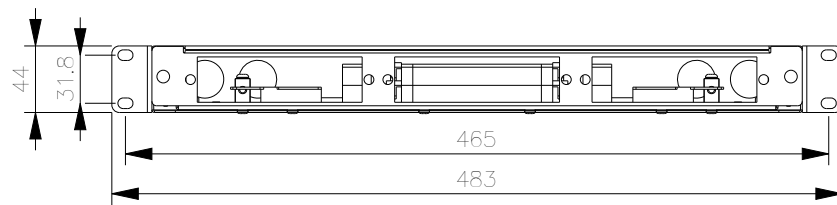

Proportion 1:5

RoHS COMPLIANT

SPECIFICATIONS:

1. MATERIAL SPCC, BLACK POWDER COATING
2. SURFACE DEFECTS SUCH AS SCRATCHES, BUMPS, DEFORMATIONS ARE NOT ALLOWED
3. NO SHARP EDGES, CORNERS, BURRS, OR OIL STAINS

DATE: 2022/06/27	SCALE: None		
APPROVED: 2022/06/27	UNIT: mm		
CHECKED: Condi Ye	VER: 01	TITLE: 1U Sliding Fiber Optic Patch Panel, Suits For 3 LGX Adapter Panels, Black	
DRAWING: Frank Fu	SHEET: 1 of 1	DRAWING NO: FM-220627-1	PART NO: FE-RMLGX-1U