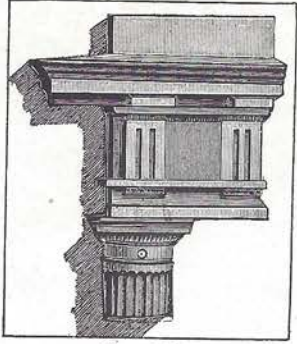

No. 18865

No.	Description	Dimensions	Material
18864	Corinthian Capital, with entablature	13 x 20	in.
18865	Doric Capital, with entablature	15 x 13	"
18866	Ionic Capital, with entablature	15½ x 13	"
18867	Composite Capital, with entablature	20 x 13	"
18868	Tuscan Capital, with entablature	16½ x 12	"
18869	Base, Corinthian	18½ x 8	"
18870	Base, Doric	16½ x 8½	"
18871	Base, Ionic	16½ x 8½	"
18872	Base, Composite	18½ x 8½	"
18873	Base, Tuscan	16½ x 8½	"
18874	Egg and Dart. From the Temple of Jupiter, Rome	7½ x 14	"
18875	Egg and Dart. From the Temple of Mars, Rome	10 x 14	"
18876	Egg and Dart, angle. From the Palace of Nero, Rome	6½ x 10½	"
18877	Egg and Dart. From the Temple of Mars, Rome	10 x 26½	"