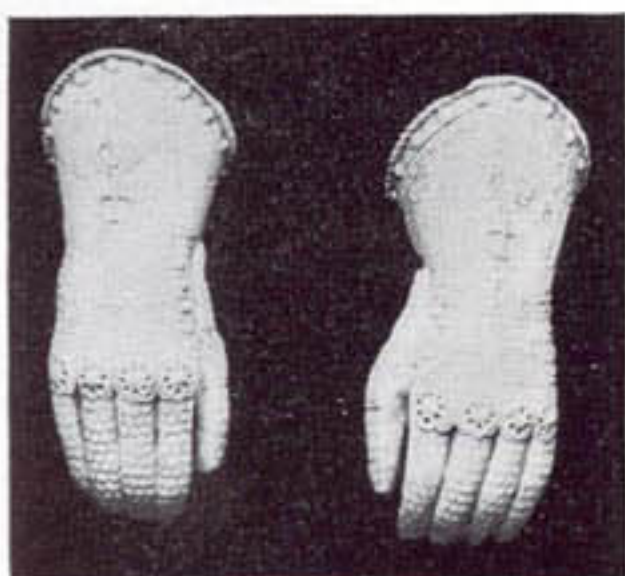

ARMOR

12598 12599