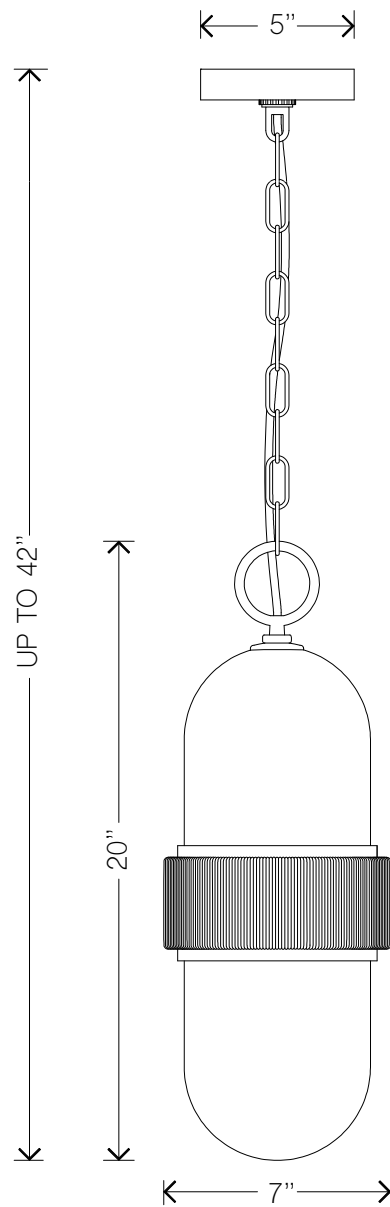

WIL & Co.

Pill Pendant TECHNICAL SHEET

Hand Blown Etched Opal Glass
Solid Brass with Hand Applied Mottled Finish
Natural Jute Collar

E26 Medium Base Socket
LED Dimmable Light Bulb Included
3000K
120 V

Custom Lengths Available Upon Request