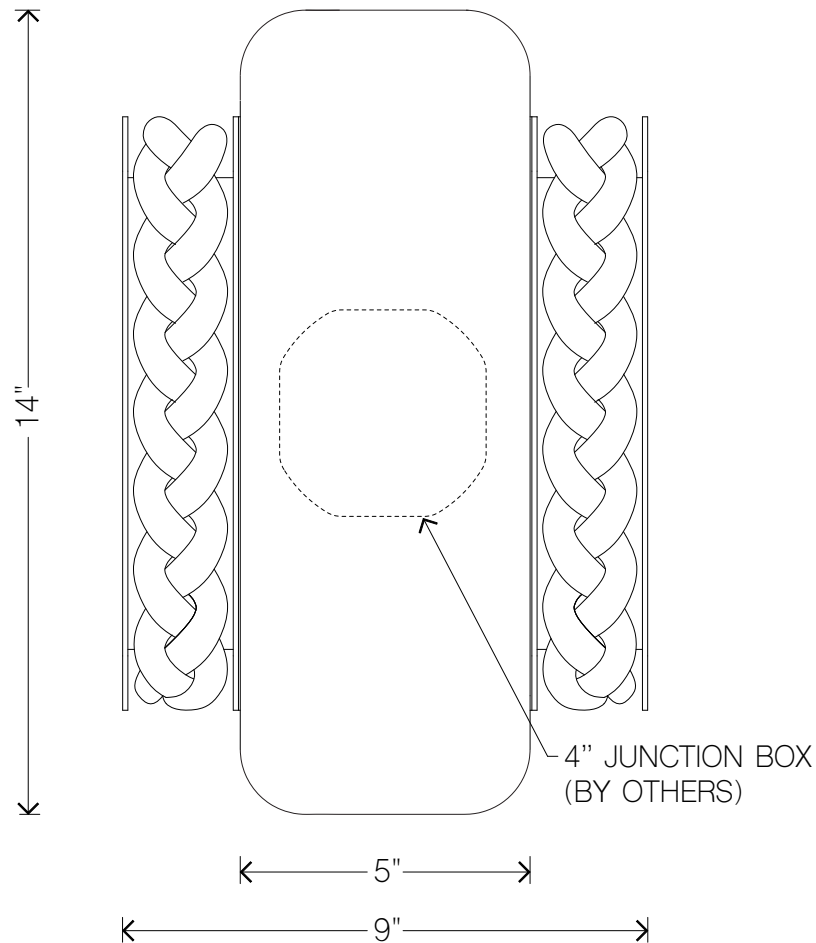

## Braid Sconce TECHNICAL SHEET

Hand Blown Etched Opal Glass  
Solid Brass with Hand Applied Mottled Finish  
Natural Rope Detail on Sides

Overall depth: 3.5"

2 x E26 Medium Base Sockets  
LED Light Bulbs Included  
3000K  
120 V