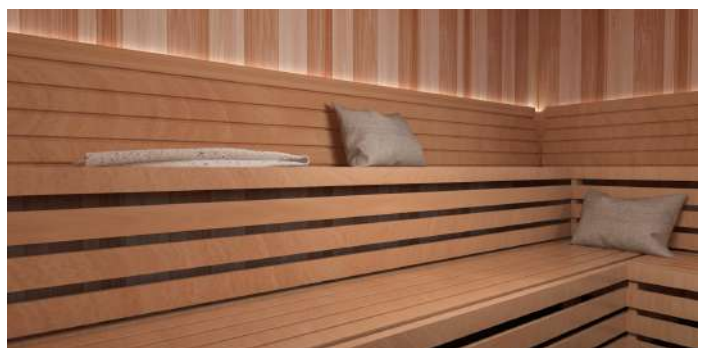

FEATURES

Scandia Manufacturing caters to your customer needs and will build your Traditional Outdoor Modular Sauna to your desired dimensions.

- A sloped aluminum ceiling that conditions the sauna for the outdoors

7/16"x6" Spanish cedar tongue and groove panels for all walls and ceiling (vertical installation)

- 1"x4" Spanish cedar benches and supports
- Matching trim for ceiling, corners, and base
- Standard with stainless steel Scandia Manufacturing heater with external controls
- Pre-hung, solid core, cedar wood door with glass panel
- Spanish cedar bench skirts
- Tru-Tile flooring for walking area (does not cover under benches)
- FSK vapor barrier
- Vapor proof wall light
- Deluxe wall thermometer/hygrometer
- Wooden bucket and wooden ladle
- Hardware for assembly