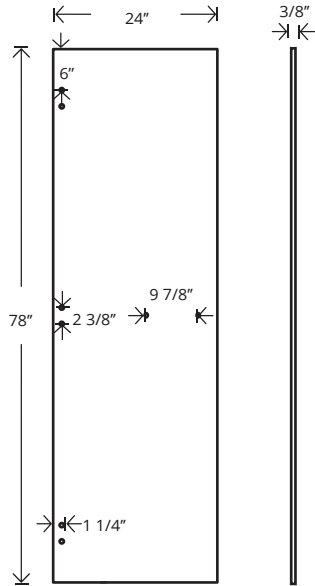

Wood Doors

Size 1

Size 2

Size 3

CUSTOMIZE YOUR SAUNA

Glass Doors

Clear Glass Doors

Tinted Glass Doors

Features

- Made from 100% authentic himalayan salt blocks
- Choose between pink, red and white panel colors
- Available with LED lighting with remote
- Proprietary mounting system for easy installation
- Easily removable for cleaning, maintenance or repair
- Panels measure 16"W x 18"H x 1.75" thickness