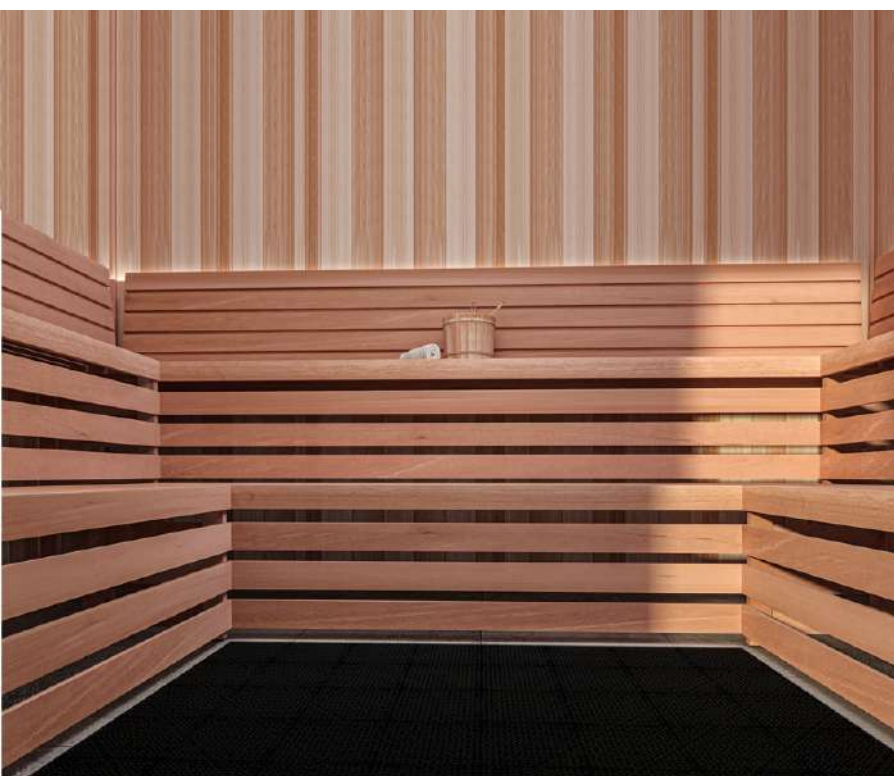

- No electricity needed
- Produces more heat
- Heats up quicker

CUSTOMIZE YOUR SAUNA

Flooring

Duck-board

An excellent option if you are looking for a high quality, traditional, flooring.

Dimensions: 24" x 24" x 1 3/8"

CUSTOMIZE YOUR SAUNA

Himalayan Salt Panels

Our Himalayan Salt Panels make an excellent addition to your sauna room. They have an aesthetic appeal plus a unique functionality that creates a beautiful look, along with the health benefits of himalayan salt itself.

Features

- Made from 100% authentic himalayan salt blocks
- Choose between pink, red and white panel colors
- Available with LED lighting with remote
- Proprietary mounting system for easy installation
- Easily removable for cleaning, maintenance or repair
- Panels measure 16"W x 18"H x 1.75" thickness

Pink Salt Panel

White Salt Panel

Red Salt Panel

Perimeter Light

GALLERY

1.877.467.2862

customerservice@scandiamfg.com

scandiamfg.com