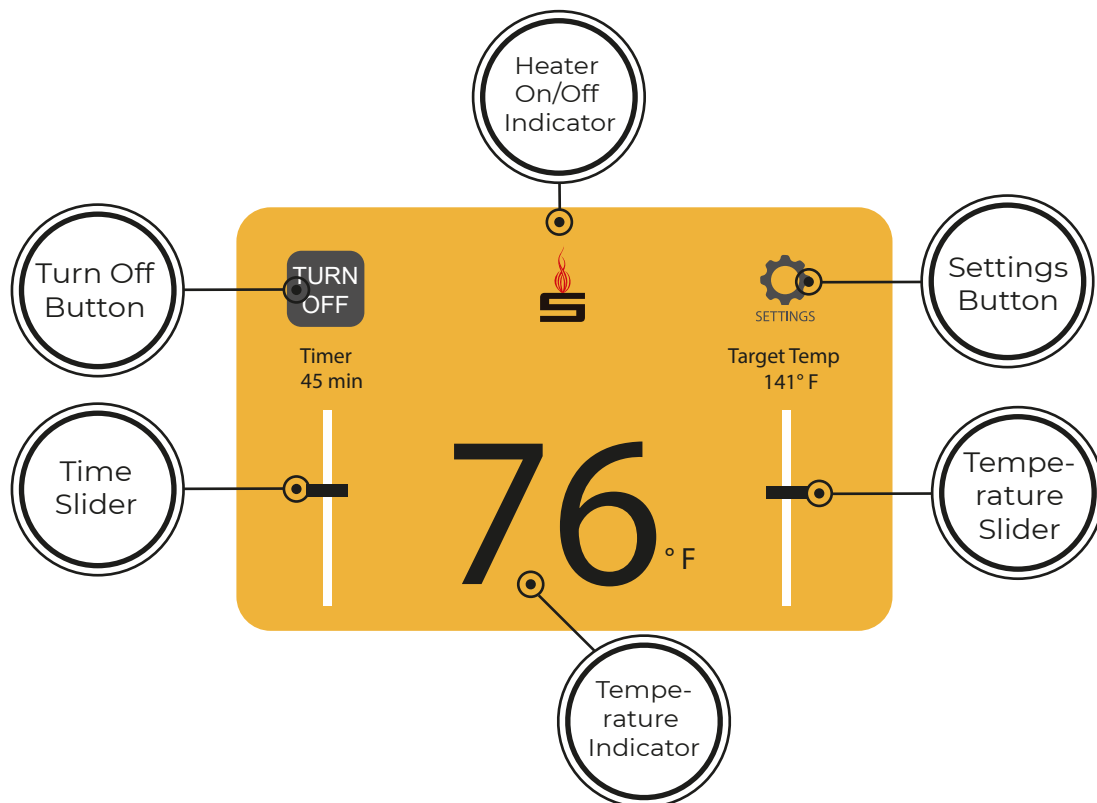

Tru-Tile

Perfect for your sauna or steam room floors. These tiles are made of PVC and interlock. Place them in your high traffic areas in your sauna or steam room.

Dimensions: 12"W x 12"L x 9/16"H

PowerZone 100

Max Room Size 1000 cu ft.

- Neutralizes and eliminates unwanted, bacteria, viruses, mold, and mildew.
- Utilizes electrolysis to convert O₂ molecules (oxygen) to O₃ (ozone).
- Reduces the use of toxic chemicals.
- Drastically decreases man-hours dedicated to traditional cleaning methods of saunas and steam rooms.

CUSTOMIZE YOUR SAUNA

Smart Sauna Wi-Fi Controller

Our Smart WiFi Controller allows you to control your sauna remotely from anywhere in the world with a smartphone app.

Features

-  Time selector from 0 to 60 minutes
-  Temperature option from 75 to 180 °F
-  °C / °F option
-  Control the Ultra-Sauna Heater in the mobile application anywhere and anytime
-  3.5" Touch Sreen Controller
-  Integrated to the Cloud
-  Chromotherapy Lights