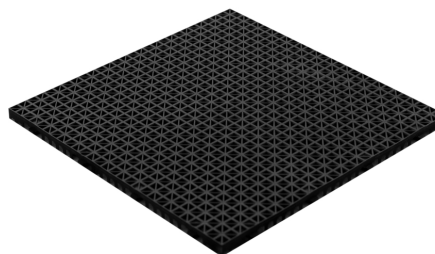

- Made with Tibetan Sourced Pink Sea Salt and a Black Walnut frame
- Upgrade to include a dimmable and rotatable, recessed light.
- Dimensions: 10"L x 12"H x 7"D

Sauna Light

- These are high temperature, shatter-proof, light designed specially for your sauna
- Wall- mounted Light

Cedar Wall Sconce

- Hand-crafted Cedar Wood
- Corner shade for Vapor Proof Wall Light
- Size: 10" L x 12 " H x 7" D

FLOORING

Duckboard Flooring

- Cedar Duckboard is an excellent option if you're looking for a high-quality flooring option.
- Dimensions: 24" x 24" x 13/8"
- Constructed with Grade A Cedar

Tru-Tile Flooring

- Perfect for your sauna or steam room floors. These tiles are made of PVC and interlock. Place them in your high traffic areas in a sauna or steam room.
- Dimensions: 12" W x 12" L x 9/16" H