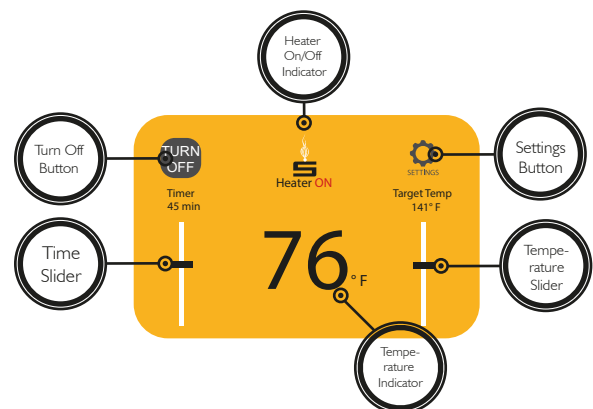

SMART SAUNA WI-FI CONTROLLER

Our WiFi heater controller allows you to control your sauna from anywhere in the world, with just the click of a button.

FEATURES

-  Time selector from 0 to 60 minutes
-  Temperature selector
-  °C / °F Selector
-  Capacitive Touch Sensor
-  Integrated to the Cloud
-  Chromotherapy Lights (Check availability)