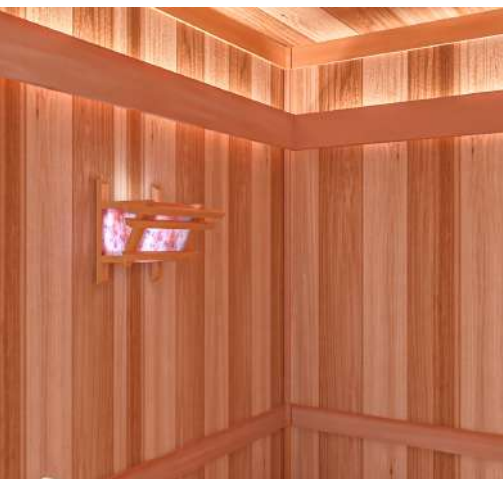

PRE-CUT SAUNA

INTRODUCTION

Scandia's Pre-Cut Custom Saunas are crafted for seamless installation into a pre-existing room. With the proper preparations nearly any room can be transformed into a custom sauna just as you would create a home theater or game room. Scandia Manufacturing is available to help throughout the ordering process to ensure the correct sizing and choice of add-ons. This greatly reduces the guesswork and the headaches that often come along with planning and building a sauna room.

FEATURES

- Standard with two-tier benching on one wall and single-tier bench on the other wall (depending on size)
- 7/16 x 6" T/G Spanish cedar wood tongue and groove panels for all walls and ceiling (vertical installation)
- 2" x 4" Spanish cedar wood
- Matching trim for ceiling, corners, and base
- With Ultra Sauna Electric Heater and Smart Sauna Wi-Fi Controller
- Pre-Hung Solid-Core Spanish cedar wood door with glass vision panel
- Cedar Wood bench skirts
- Black Tru-Tile Flooring for walking area (Does not cover under benches and heater)
- Vapor proof wall light
- Deluxe wall thermometer/hygrometer
- Wooden bucket and wooden ladle
- Hardware for assembly