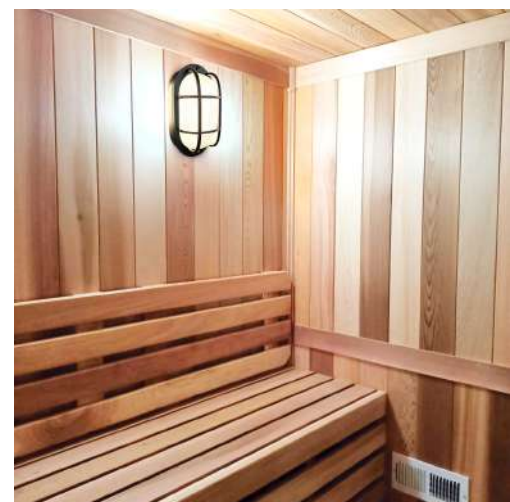

FEATURES

- Standard with two-tier benching on one wall and single-tier bench on the other wall (depending on size)
- 7/16 x 6" T/G Spanish cedar wood tongue and groove panels for all walls and ceiling (vertical installation)
- 2" x 4" Spanish cedar wood
- Matching trim for ceiling, corners, and base
- With Ultra Sauna Electric Heater and Smart Sauna Wi-Fi Controller
- Pre-Hung Solid-Core Spanish cedar wood door with glass vision panel
- Cedar Wood bench skirts
- Black Tru-Tile Flooring for walking area (Does not cover under benches and heater)
- Vapor proof wall light
- Deluxe wall thermometer/hygrometer
- Wooden bucket and wooden ladle
- Hardware for assembly

SIZING

Scandia's standard sizes for pre-cut saunas range from 36"D x 48"W x 84"H to 108"D x 144"W x 84"H.

For your custom sizing needs, we will take your specific room dimensions and create a pre-cut sauna that perfectly fits into your space. You tell us what you want, and we will make it happen.