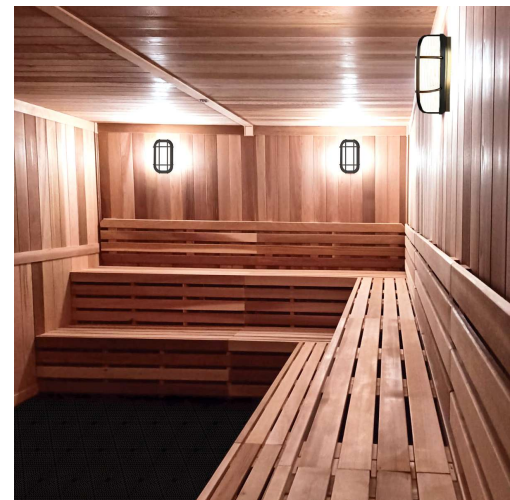

PRE-CUT SAUNA

INTRODUCTION

Scandia's Pre-Cut Custom Saunas are crafted for seamless installation into a pre-existing room. With the proper preparations nearly any room can be transformed into a custom sauna just as you would create a home theater or game room. Scandia Manufacturing is available to help throughout the ordering process to ensure the correct sizing and choice of add-ons. This greatly reduces the guesswork and the headaches that often come along with planning and building a sauna room.

FEATURES

- Standard with two-tier benching on one wall and single-tier bench on the other wall (depending on size)
- 7/16 x 6" T/G Spanish cedar wood tongue and groove panels for all walls and ceiling (vertical installation)
- 2" x 4" Spanish cedar wood
- Matching trim for ceiling, corners, and base
- With Ultra Sauna Electric Heater and Smart Sauna Wi-Fi Controller
- Pre-Hung Solid-Core Spanish cedar wood door with glass vision panel
- Cedar Wood bench skirts
- Black Tru-Tile Flooring for walking area (Does not cover under benches and heater)
- Vapor proof wall light
- Deluxe wall thermometer/hygrometer
- Wooden bucket and wooden ladle
- Hardware for assembly

SIZING

Scandia's standard sizes for pre-cut saunas range from 36"D x 48"W x 84"H to 108"D x 144"W x 84"H.

For your custom sizing needs, we will take your specific room dimensions and create a pre-cut sauna that perfectly fits into your space. You tell us what you want, and we will make it happen.