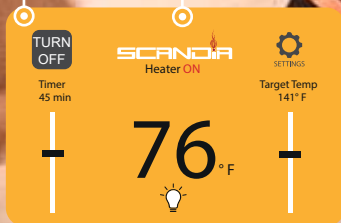

Smart Sauna App

FEATURES

-  Time selector from 0 to 60 minutes
-  Temperature option from 75 to 180 °F
-  °C / °F option
-  Control the Ultra-Sauna Heater in the mobile application anywhere and anytime
-  3.5" Touch Sreen Controller
-  Integrated to the Cloud
-  Chromotherapy Lights