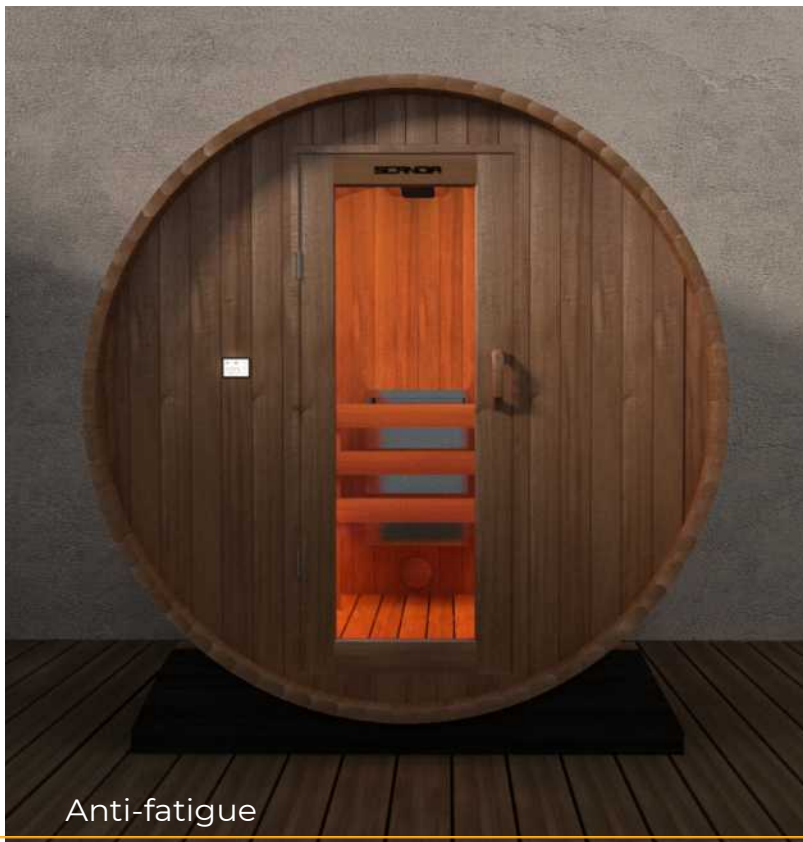

CHROMOTHERAPY

Chromotherapy, also known as color therapy, is an alternative medicine treatment in which colors are used to reduce swelling, relieve pain, decrease inflammation, accelerate open wound healing, and significantly reduce overall recovery after medical or surgical procedures.

Chromotherapy can be applied in everyday life, from the clothes we wear to the decoration of our homes, and why not, during sauna sessions. This vibrant antidote promotes relaxation, healing, and harmony. Bring a healing method that has been practiced for over 2,000 years into your own home.