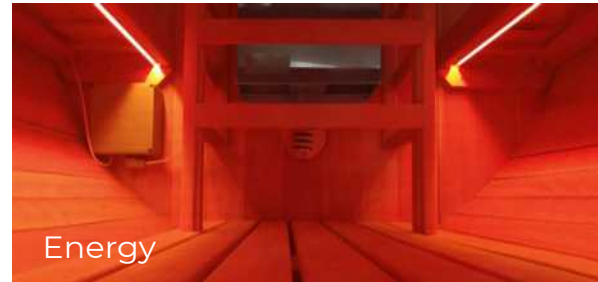

CHROMOTHERAPY

Chromotherapy, also known as color therapy, is an alternative medicine treatment in which colors are used to reduce swelling, relieve pain, decrease inflammation, accelerate open wound healing, and significantly reduce overall recovery after medical or surgical procedures.

Chromotherapy can be applied in everyday life, from the clothes we wear to the decoration of our homes, and why not, during sauna sessions. This vibrant antidote promotes relaxation, healing, and harmony. Bring a healing method that has been practiced for over 2,000 years into your own home.