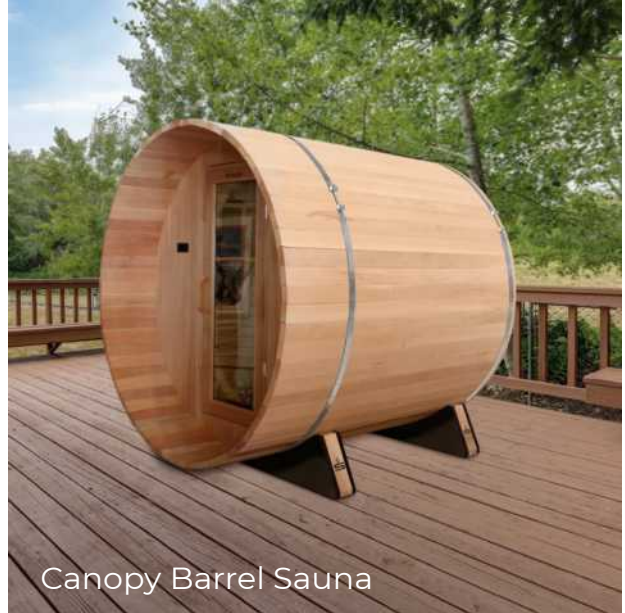

BARREL SAUNA

INTRODUCTION

Barrel saunas have become extremely popular due to their cylindrical shape, designed for improved heat circulation. 2 to 8 people can fit in one of these beautiful barrels depending on your chosen size. All models include our proprietary Smart Sauna Wi-Fi Controller for convenience and ease. Upgrades are available to include full glass doors or a gas heating unit.

EASY TO ASSEMBLE

Barrel saunas are easy to assemble and provide a classic look and feel. Enjoy the great outdoors from the comfort of your own sauna.

CUSTOMIZE YOUR SAUNA

CLASSIC VS CANOPY

DOORS

HEATERS

Our gas heater allows you to place your sauna anywhere you want, from your garden to the foot of a mountain.