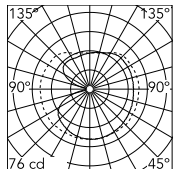

[2D](#)  ZIP

[3D](#)  ZIP

[Bim](#)  ZIP

IK	IP
05	20

Schematic light drawing

Photometric

Lighting type	Total
Light distribution	Asymmetric

Electrical