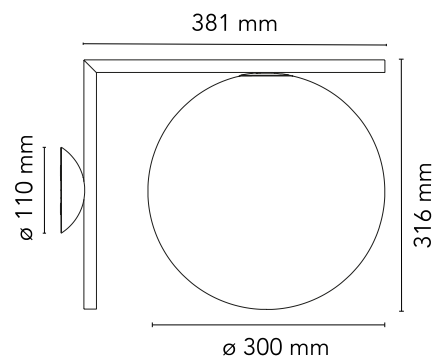

Are you a professional and your project needs consulting and support?

[BOOK AN APPOINTMENT](#)

Main specifications

EAN	8059607003619
Mounting	Ceiling and wall surface
Environments	Indoor dry location
Light Source Type	Bulb
Lamp category	Halogen
Lamp holders	E27
Ilcos	HSGS
Number of heads	1
Power (W)	205

Physical

Colour	Brass
Net weight (kg)	2.75
Package volume (m3)	0.08
IP internal	20

Download

[Mounting instructions](#)  PDF

[Spare Parts](#)  PDF

Photometric Files

[LDT / IES](#)  LDT

Technical Drawings

[2D](#)  ZIP

[3D](#)  ZIP

[Bim](#)  ZIP

IK	IP
05	20

Schematic light drawing

Photometric

Lighting type	Total
Light distribution	Asymmetric

Electrical