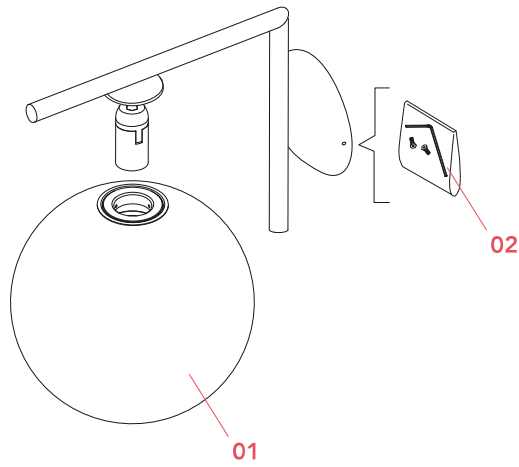

Spare Parts

01.	IC Lights 2 diffuser for brass version	F3137059
02.	Kit with screws and allen key	RF3160100

DOWNLOAD