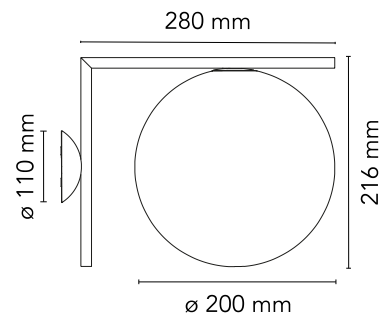

### Main specifications

EAN	8059607003497
Mounting	Ceiling and wall surface
Environments	Indoor dry location
Light Source Type	Bulb
Lamp category	Halogen
Lamp holders	E14
Ilcos	HSGS
Number of heads	1
Power (W)	60

### Physical

Colour	Black
Net weight (kg)	1.85
Package volume (m3)	0.04
IP internal	20