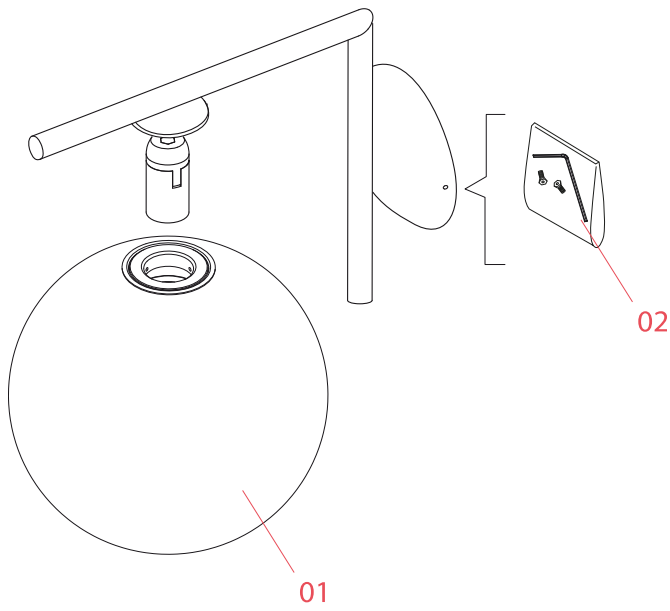

Spare Parts

01. IC Lights 1 diffuser for black version F3136030A

02. Kit with screws and allen key RF3160100

DOWNLOAD