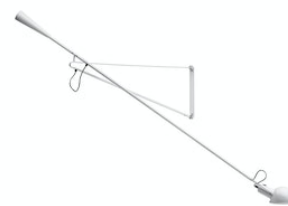

FLOS

A0300009 White

265

Designed by Paolo Rizzatto, 1973

Halogen - 75W

Wall lamp providing direct light. Painted steel adjustable arm and reflector. Chrome-plated brass reflector support. Cast iron tapered counterweight. Painted steel wall fixture.

Are you a professional and your project needs consulting and support?

[BOOK AN APPOINTMENT](#)

Main specifications

EAN	8059607012260
Mounting	Wall
Environments	Indoor dry location
Light Source Type	Bulb
Lamp category	Halogen
Lamp holders	E27
Ilcos	HSGSA
Number of heads	1
Power (W)	75

Physical

Colour	White
Cord length (mm)	2030
Net weight (kg)	5.7
Package height (cm)	2110
Package width (cm)	150
Package length (cm)	390
Package volume (m3)	0.12
IP internal	20

Download

- [Mounting instructions](#)  PDF
- [Spare Parts](#)  PDF