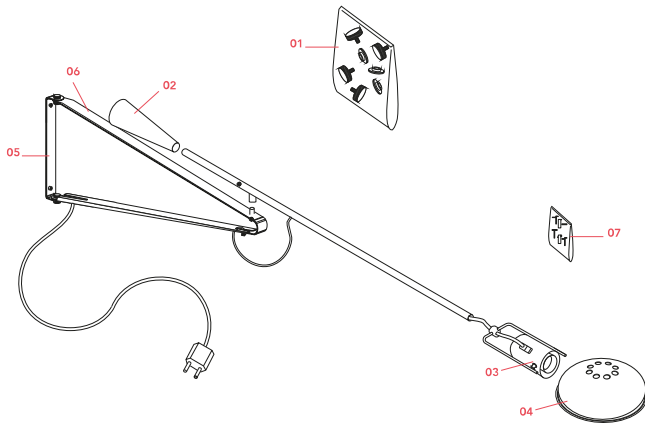

Spare Parts

01.	Screw set for wall attachment	RA0300200
02.	White counterweight	RF01855
03.	White lamp holder with reflector support and electrical cable assembly	RF01395
04.	White reflector	RF00784
05.	White wall attachment	RF02565
06.	White triangle stem support	RF02563
07.	Screws bag group stm3x 3 ce c.10 p	RF11719

DOWNLOAD