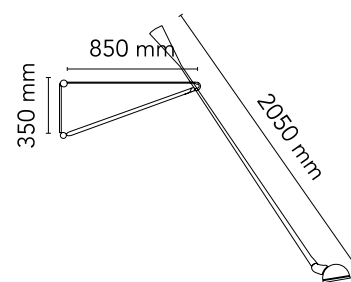

FLOS

A0300009 White

265

Designed by Paolo Rizzatto, 1973

Halogen - 75W

Wall lamp providing direct light. Painted steel adjustable arm and reflector. Chrome-plated brass reflector support. Cast iron tapered counterweight. Painted steel wall fixture.

Are you a professional and your project needs consulting and support?

[BOOK AN APPOINTMENT](#)

Main specifications

EAN	8059607012260
Mounting	Wall
Environments	Indoor dry location
Light Source Type	Bulb
Lamp category	Halogen
Lamp holders	E27
Ilcos	HSGSA
Number of heads	1
Power (W)	75

Physical

Colour	White
Cord length (mm)	2030
Net weight (kg)	5.7
Package height (cm)	2110
Package width (cm)	150
Package length (cm)	390
Package volume (m3)	0.12
IP internal	20

Download

- [Mounting instructions](#)  PDF
- [Spare Parts](#)  PDF