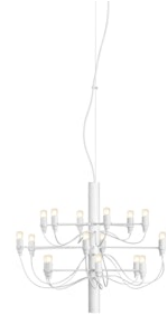

FLOS

A1351009 Matte White

2097/18 (frosted bulbs)

Designed by Gino Sarfatti, 2019

LED retrofit - 18 x 15W

Suspension lamp providing diffused light. Steel central structure with brass arms, both available either chromium-plated, matte black, matte white or golded. Steel ceiling fitting and rose.

Are you a professional and your project needs consulting and support?

[BOOK AN APPOINTMENT](#)

Main specifications

EAN	8059607054635
Mounting	Suspension
Environments	Indoor dry location
Light Source Type	Bulb
Lamp category	LED retrofit
Lamp holders	E14
Ilcos	IBS/F
Number of heads	18
Power (W)	15

Physical

Colour	Matte White
Cord length (mm)	2800
Net weight (kg)	3.27
Package volume (m3)	0.02
IP internal	20

Download

[Mounting instructions](#)

Photometric

Lighting type	Total
Light distribution	Asymmetric