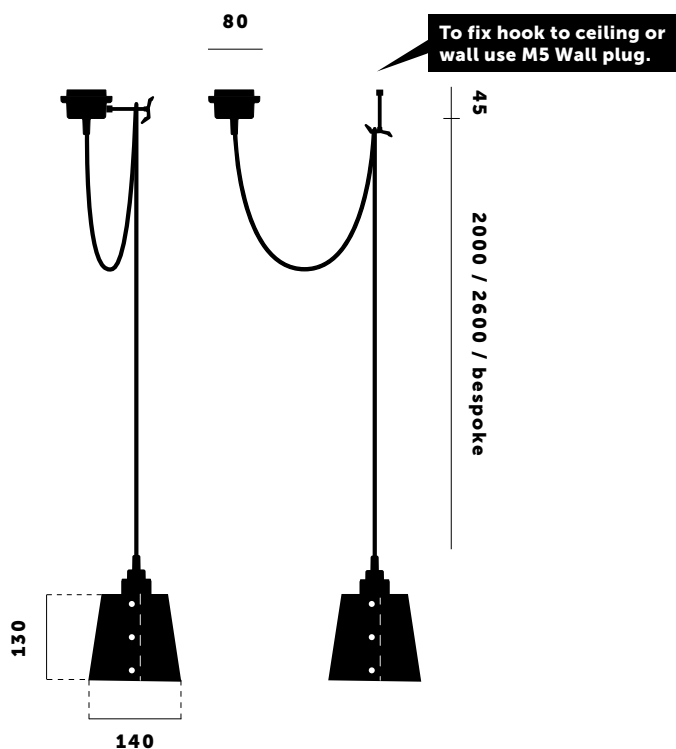

BUSTER + PUNCH

HOOKED 1.0 / SMALL

TECH SPEC

HOOKED 1.0 / SMALL

A ceiling light made from solid metal with matt rubber detailing. The light comes with a small powder coated metal shade, choose between finishes *stone* and *graphite*. The pendant length can be adjusted and hooked onto a solid metal hook.

busterandpunch.com
info@busterandpunch.com

BUSTER + PUNCH

HOOKED 1.0 / SMALL

SPECIFICATIONS:

E27 screw
 200-240V
 IP20
 Maximum 40W bulb
 Comes with
 1x small shade
 Bulb sold separatley

FINISH	2 M CABLE	2.6 M CABLE	ALSO INCLUDED:
Graphite / Steel	UK-HK1-ST-2.0-S-GR	UK-HK1-ST-2.6-S-GR	1x solid metal M5 hook 2x wood screw 2x plastic plug* 1x extra rubber bit  2 pcs  2 pcs  1 pcs
Graphite / Brass	UK-HK1-BR-2.0-S-GR	UK-HK1-BR-2.6-S-GR	
Graphite / Smoked Bronze	UK-HK1-SM-2.0-S-GR	UK-HK1-SM-2.6-S-GR	
Stone / Steel	UK-HK1-ST-2.0-S-SN	UK-HK1-ST-2.6-S-SN	
Stone / Brass	UK-HK1-BR-2.0-S-SN	UK-HK1-BR-2.6-S-SN	
Stone / Smoked Bronze	UK-HK1-SM-2.0-S-SN	UK-HK1-SM-2.6-S-SN	