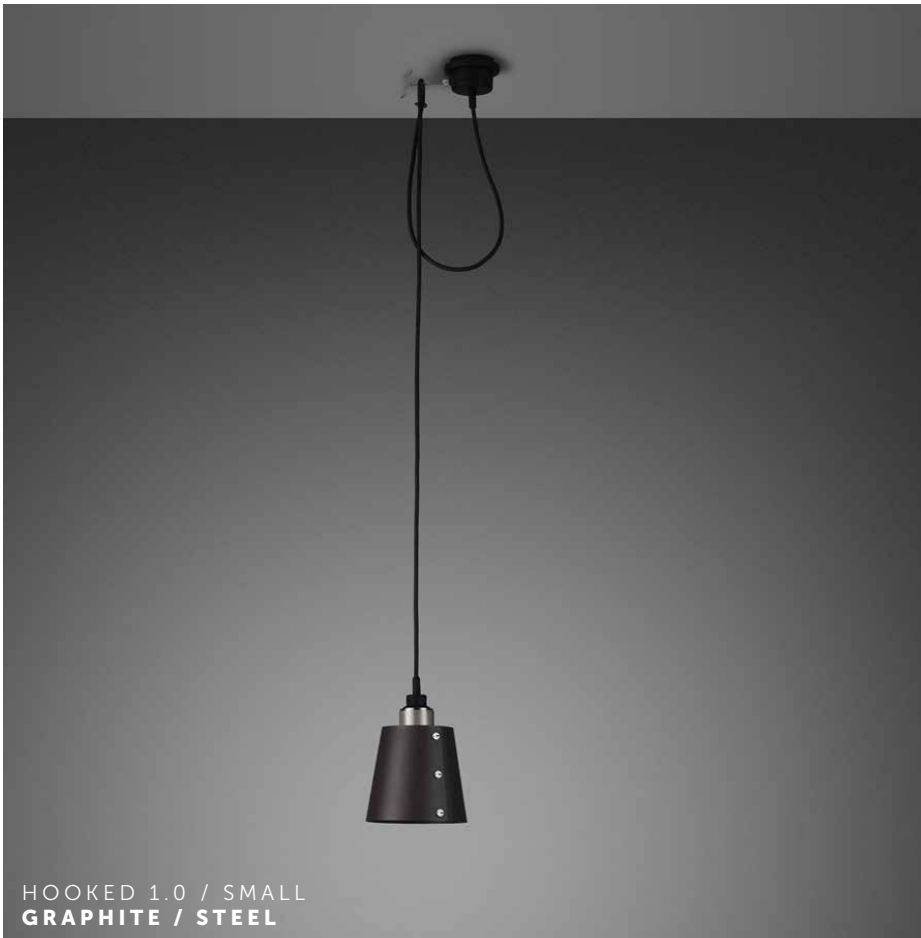

BUSTER + PUNCH

HOOKED 1.0 / SMALL

TECH SPEC

HOOKED 1.0 / SMALL

A ceiling light made from solid metal with matt rubber detailing. The light comes with a small powder coated metal shade, choose between finishes *stone* and *graphite*. The pendant length can be adjusted and hooked onto a solid metal hook.

busterandpunch.com
info@busterandpunch.com

BUSTER + PUNCH

HOOKED 1.0 / SMALL

SPECIFICATIONS:

E27 screw
 200-240V
 IP20
 Maximum 40W bulb
 Comes with
 1x small shade
 Bulb sold separatley

FINISH	2 M CABLE	2.6 M CABLE	ALSO INCLUDED:
Graphite / Steel	UK-HK1-ST-2.0-S-GR	UK-HK1-ST-2.6-S-GR	1x solid metal M5 hook 2x wood screw 2x plastic plug* 1x extra rubber bit  2 pcs  2 pcs  1 pcs
Graphite / Brass	UK-HK1-BR-2.0-S-GR	UK-HK1-BR-2.6-S-GR	
Graphite / Smoked Bronze	UK-HK1-SM-2.0-S-GR	UK-HK1-SM-2.6-S-GR	
Stone / Steel	UK-HK1-ST-2.0-S-SN	UK-HK1-ST-2.6-S-SN	
Stone / Brass	UK-HK1-BR-2.0-S-SN	UK-HK1-BR-2.6-S-SN	
Stone / Smoked Bronze	UK-HK1-SM-2.0-S-SN	UK-HK1-SM-2.6-S-SN	