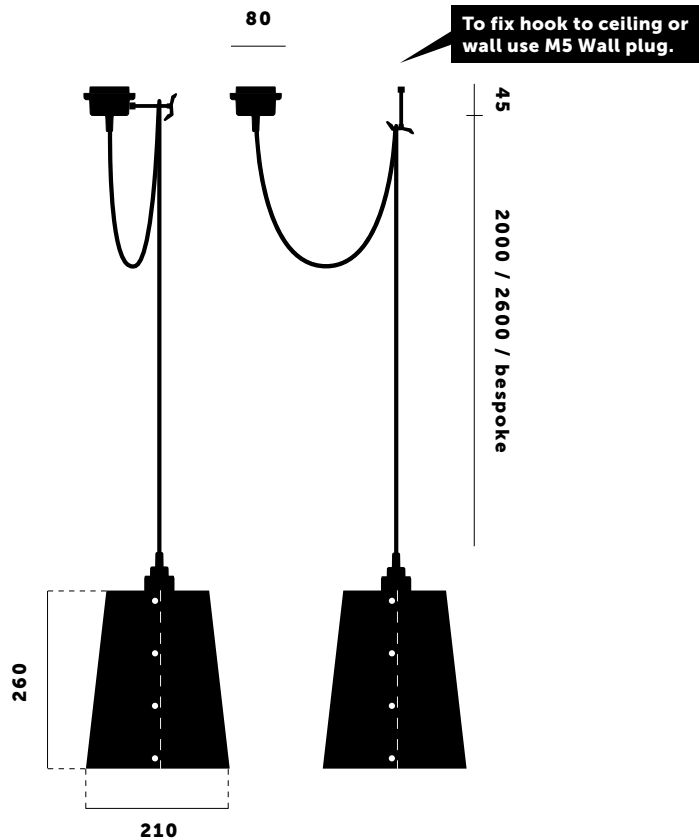

## HOOKED 1.0 / SMALL

**SPECIFICATIONS:**

E27 screw  
 200-240V  
 IP20  
 Maximum 40W bulb  
 Comes with  
 1x small shade  
 Bulb sold separatley

FINISH	2 M CABLE	2.6 M CABLE	ALSO INCLUDED:
Graphite / Steel	<b>UK-HK1-ST-2.0-S-GR</b>	<b>UK-HK1-ST-2.6-S-GR</b>	1x solid metal M5 hook 2x wood screw 2x plastic plug* 1x extra rubber bit  <b>2 pcs</b>  <b>2 pcs</b>  <b>1 pcs</b>
Graphite / Brass	<b>UK-HK1-BR-2.0-S-GR</b>	<b>UK-HK1-BR-2.6-S-GR</b>	
Graphite / Smoked Bronze	<b>UK-HK1-SM-2.0-S-GR</b>	<b>UK-HK1-SM-2.6-S-GR</b>	
Stone / Steel	<b>UK-HK1-ST-2.0-S-SN</b>	<b>UK-HK1-ST-2.6-S-SN</b>	
Stone / Brass	<b>UK-HK1-BR-2.0-S-SN</b>	<b>UK-HK1-BR-2.6-S-SN</b>	
Stone / Smoked Bronze	<b>UK-HK1-SM-2.0-S-SN</b>	<b>UK-HK1-SM-2.6-S-SN</b>	

## HOOKED 1.0 / LARGE

TECH SPEC

## HOOKED 1.0 / LARGE

A ceiling light made from solid metal with matt rubber detailing. The light comes with a large powder coated metal shade, choose between finishes *stone* and *graphite*. The pendant length can be adjusted and hooked onto a solid metal hook.

## HOOKED 1.0 / LARGE

**SPECIFICATIONS:**

E27 screw  
 200-240V  
 IP20  
 Maximum 40W bulb  
 Comes with  
 1x large shade  
 Bulb sold separatley

FINISH	2 M CABLE	2.6 M CABLE	ALSO INCLUDED:
Graphite / Steel	<b>UK-HK1-ST-2.0-L-GR</b>	<b>UK-HK1-ST-2.6-L-GR</b>	1x solid metal M5 hook 2x wood screw 2x plastic plug* 1x extra rubber bit  <b>2 pcs</b>  <b>2 pcs</b>  <b>1 pcs</b>
Graphite / Brass	<b>UK-HK1-BR-2.0-L-GR</b>	<b>UK-HK1-BR-2.6-L-GR</b>	
Graphite / Smoked Bronze	<b>UK-HK1-SM-2.0-L-GR</b>	<b>UK-HK1-SM-2.6-L-GR</b>	
Stone / Steel	<b>UK-HK1-ST-2.0-L-SN</b>	<b>UK-HK1-ST-2.6-L-SN</b>	
Stone / Brass	<b>UK-HK1-BR-2.0-L-SN</b>	<b>UK-HK1-BR-2.6-L-SN</b>	
Stone / Smoked Bronze	<b>UK-HK1-SM-2.0-L-SN</b>	<b>UK-HK1-SM-2.6-L-SN</b>	