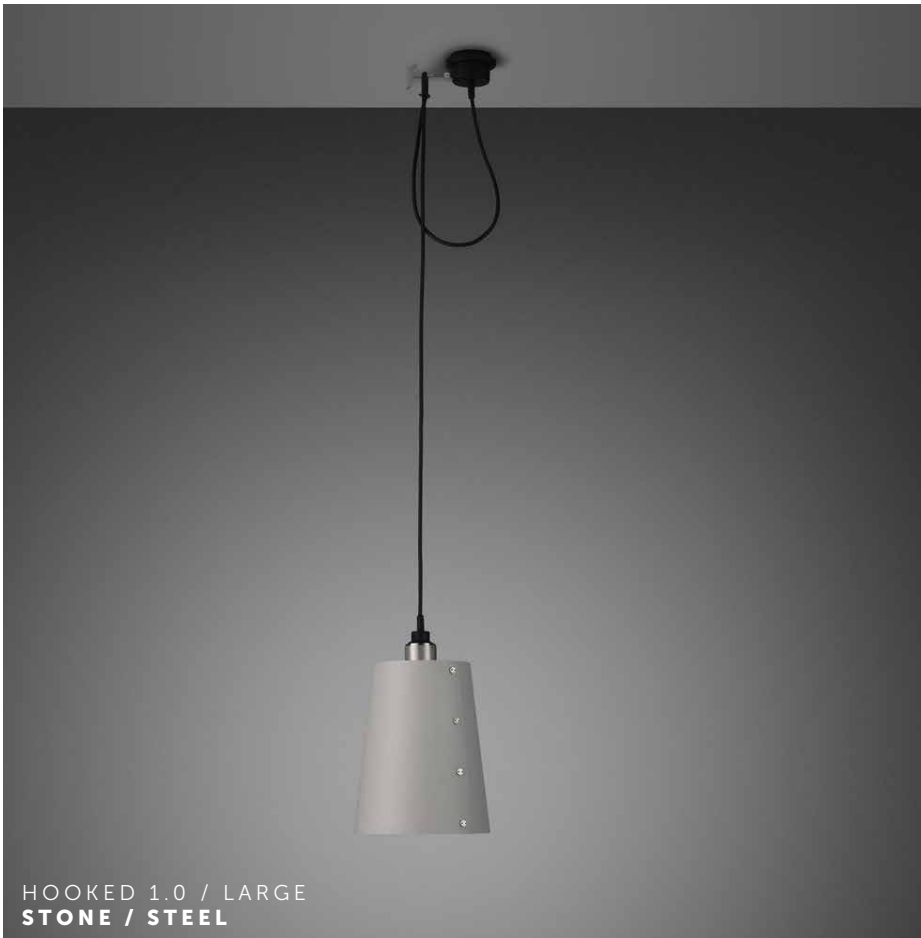

BUSTER + PUNCH

HOOKED 1.0 / LARGE

TECH SPEC

HOOKED 1.0 / LARGE

A ceiling light made from solid metal with matt rubber detailing. The light comes with a large powder coated metal shade, choose between finishes *stone* and *graphite*. The pendant length can be adjusted and hooked onto a solid metal hook.

busterandpunch.com
info@busterandpunch.com