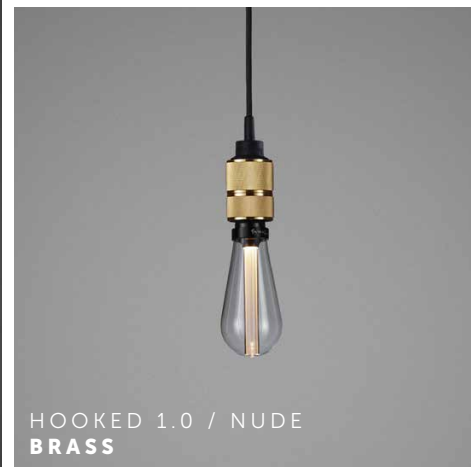

## HOOKED 1.0 / NUDE

TECH SPEC

## HOOKED 1.0 / NUDE

A ceiling light made from solid metal with matt rubber detailing.

The pendant length can be adjusted and hooked onto a solid metal hook.  
Buster + Punch offers a range of light bulbs that look great with this light and are sold separately.

## HOOKED 1.0 / NUDE

**SPECIFICATIONS:**

E27 screw  
 200-240V  
 IP20  
 Maximum 40W bulb  
 Bulb sold separatley

FINISH	2 M CABLE	2.6 M CABLE	ALSO INCLUDED:
Steel Brass Smoked Bronze	<p><b>UK-HK1-ST-2.0-A</b></p> <p><b>UK-HK1-BR-2.0-A</b></p> <p><b>UK-HK1-SM-2.0-A</b></p>	<p><b>UK-HK1-ST-2.6-A</b></p> <p><b>UK-HK1-BR-2.6-A</b></p> <p><b>UK-HK1-SM-2.6-A</b></p>	<p>1x solid metal M5 hook                      2x wood screw                      2x plastic plug*                      1x extra rubber bit</p> <p><b>2 pcs</b>  <b>2 pcs</b>  <b>1 pcs</b>  <b>1 pcs</b></p>