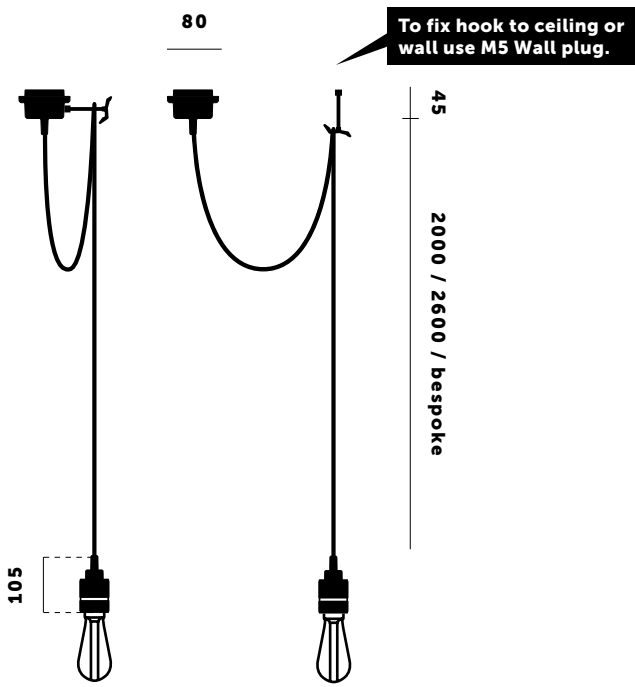

## HOOKED 1.0 / NUDE

A ceiling light made from solid metal with matt rubber detailing.

The pendant length can be adjusted and hooked onto a solid metal hook.  
Buster + Punch offers a range of light bulbs that look great with this light and are sold separately.

## HOOKED 1.0 / NUDE

**SPECIFICATIONS:**

E27 screw  
 200-240V  
 IP20  
 Maximum 40W bulb  
 Bulb sold separatley

FINISH	2 M CABLE	2.6 M CABLE	ALSO INCLUDED:
Steel Brass Smoked Bronze	<p><b>UK-HK1-ST-2.0-A</b></p> <p><b>UK-HK1-BR-2.0-A</b></p> <p><b>UK-HK1-SM-2.0-A</b></p>	<p><b>UK-HK1-ST-2.6-A</b></p> <p><b>UK-HK1-BR-2.6-A</b></p> <p><b>UK-HK1-SM-2.6-A</b></p>	<p>1x solid metal M5 hook                      2x wood screw                      2x plastic plug*                      1x extra rubber bit</p> <p><b>2 pcs</b>  <b>2 pcs</b>  <b>1 pcs</b>  <b>1 pcs</b></p>