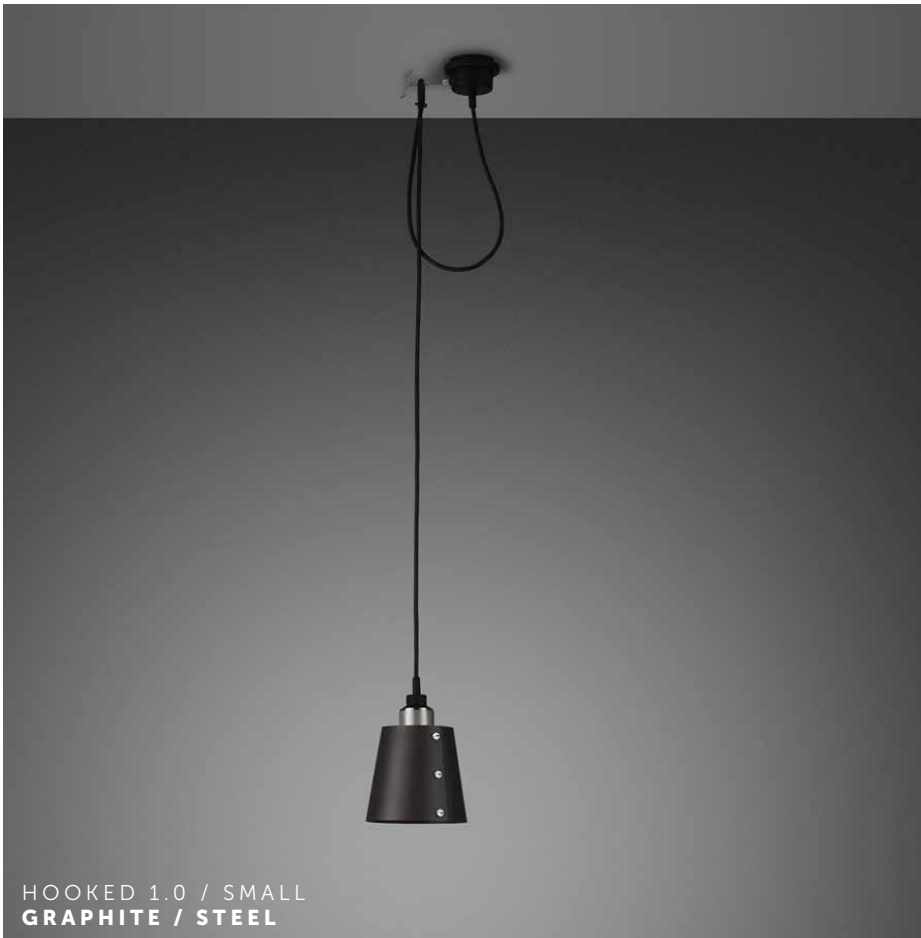

BUSTER + PUNCH

HOOKED 1.0 / SMALL

TECH SPEC

HOOKED 1.0 / SMALL

A ceiling light made from solid metal with matt rubber detailing. The light comes with a small powder coated metal shade, choose between finishes *stone* and *graphite*. The pendant length can be adjusted and hooked onto a solid metal hook.

busterandpunch.com
info@busterandpunch.com