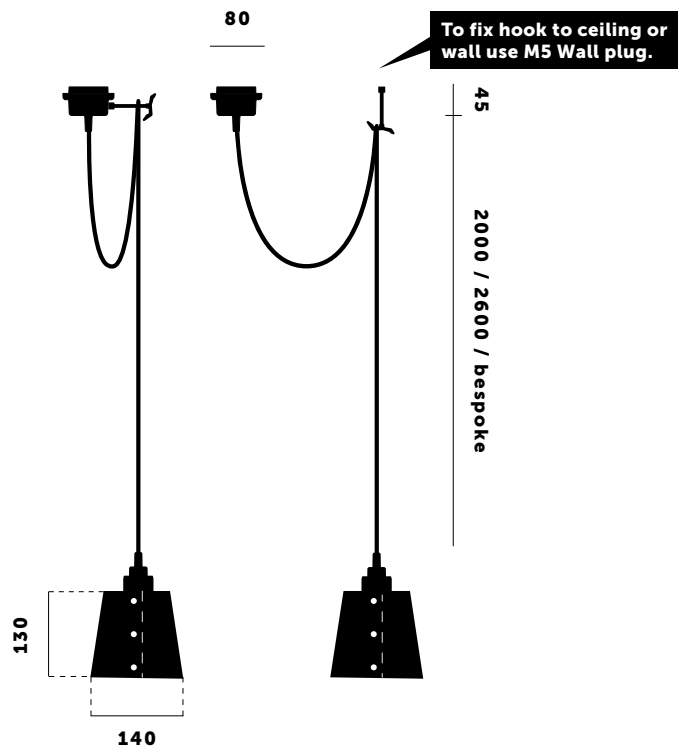

## HOOKED 1.0 / SMALL

A ceiling light made from solid metal with matt rubber detailing. The light comes with a small powder coated metal shade, choose between finishes *stone* and *graphite*. The pendant length can be adjusted and hooked onto a solid metal hook.

## HOOKED 1.0 / SMALL

**SPECIFICATIONS:**

E27 screw  
 200-240V  
 IP20  
 Maximum 40W bulb  
 Comes with  
 1x small shade  
 Bulb sold separatley

FINISH	2 M CABLE	2.6 M CABLE	ALSO INCLUDED:
Graphite / Steel	<b>UK-HK1-ST-2.0-S-GR</b>	<b>UK-HK1-ST-2.6-S-GR</b>	1x solid metal M5 hook 2x wood screw 2x plastic plug* 1x extra rubber bit  <b>2 pcs</b>  <b>2 pcs</b>  <b>1 pcs</b>
Graphite / Brass	<b>UK-HK1-BR-2.0-S-GR</b>	<b>UK-HK1-BR-2.6-S-GR</b>	
Graphite / Smoked Bronze	<b>UK-HK1-SM-2.0-S-GR</b>	<b>UK-HK1-SM-2.6-S-GR</b>	
Stone / Steel	<b>UK-HK1-ST-2.0-S-SN</b>	<b>UK-HK1-ST-2.6-S-SN</b>	
Stone / Brass	<b>UK-HK1-BR-2.0-S-SN</b>	<b>UK-HK1-BR-2.6-S-SN</b>	
Stone / Smoked Bronze	<b>UK-HK1-SM-2.0-S-SN</b>	<b>UK-HK1-SM-2.6-S-SN</b>	