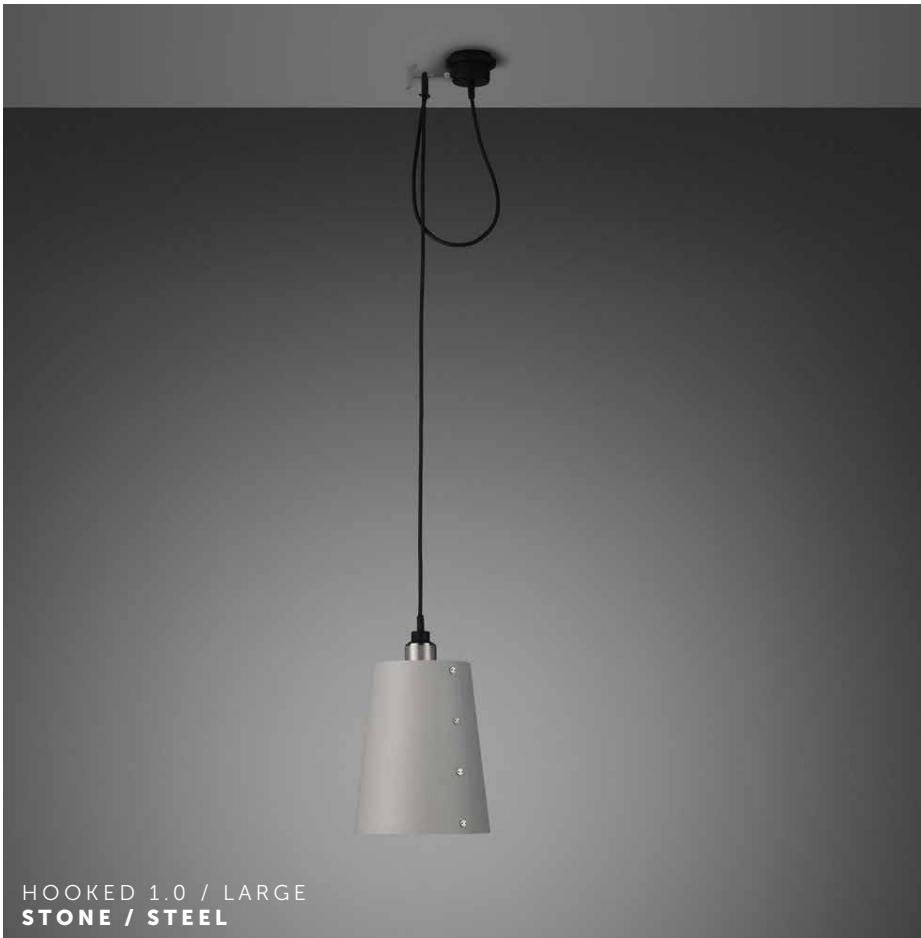

# BUSTER + PUNCH

## HOOKED 1.0 / LARGE

TECH SPEC

## HOOKED 1.0 / LARGE

A ceiling light made from solid metal with matt rubber detailing. The light comes with a large powder coated metal shade, choose between finishes *stone* and *graphite*. The pendant length can be adjusted and hooked onto a solid metal hook.