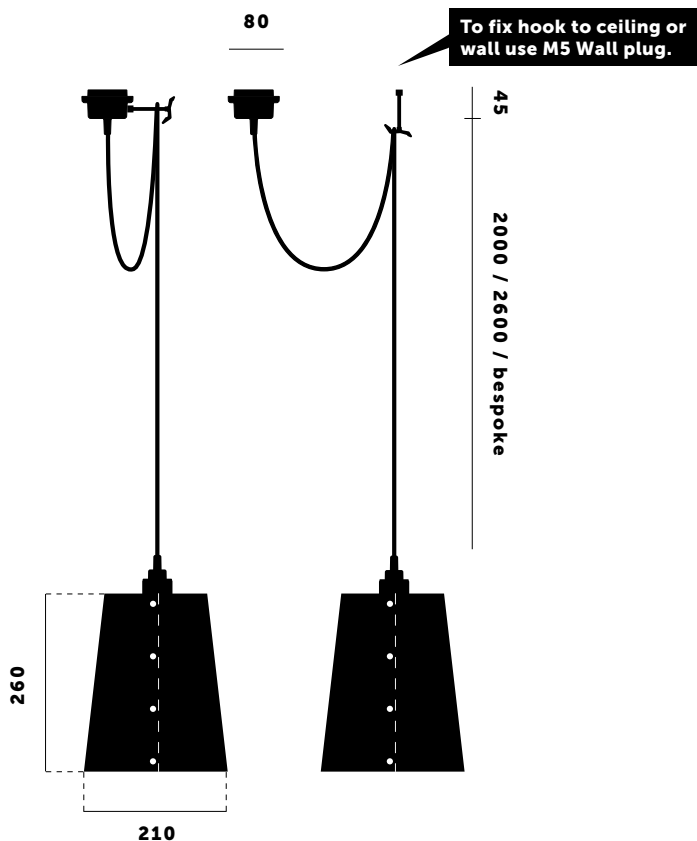

## HOOKED 1.0 / LARGE

TECH SPEC

## HOOKED 1.0 / LARGE

A ceiling light made from solid metal with matt rubber detailing. The light comes with a large powder coated metal shade, choose between finishes *stone* and *graphite*. The pendant length can be adjusted and hooked onto a solid metal hook.

## HOOKED 1.0 / LARGE

**SPECIFICATIONS:**

E27 screw  
 200-240V  
 IP20  
 Maximum 40W bulb  
 Comes with  
 1x large shade  
 Bulb sold separatley

FINISH	2 M CABLE	2.6 M CABLE	ALSO INCLUDED:
Graphite / Steel	<b>UK-HK1-ST-2.0-L-GR</b>	<b>UK-HK1-ST-2.6-L-GR</b>	1x solid metal M5 hook 2x wood screw 2x plastic plug* 1x extra rubber bit  <b>2 pcs</b>  <b>2 pcs</b>  <b>1 pcs</b>
Graphite / Brass	<b>UK-HK1-BR-2.0-L-GR</b>	<b>UK-HK1-BR-2.6-L-GR</b>	
Graphite / Smoked Bronze	<b>UK-HK1-SM-2.0-L-GR</b>	<b>UK-HK1-SM-2.6-L-GR</b>	
Stone / Steel	<b>UK-HK1-ST-2.0-L-SN</b>	<b>UK-HK1-ST-2.6-L-SN</b>	
Stone / Brass	<b>UK-HK1-BR-2.0-L-SN</b>	<b>UK-HK1-BR-2.6-L-SN</b>	
Stone / Smoked Bronze	<b>UK-HK1-SM-2.0-L-SN</b>	<b>UK-HK1-SM-2.6-L-SN</b>	