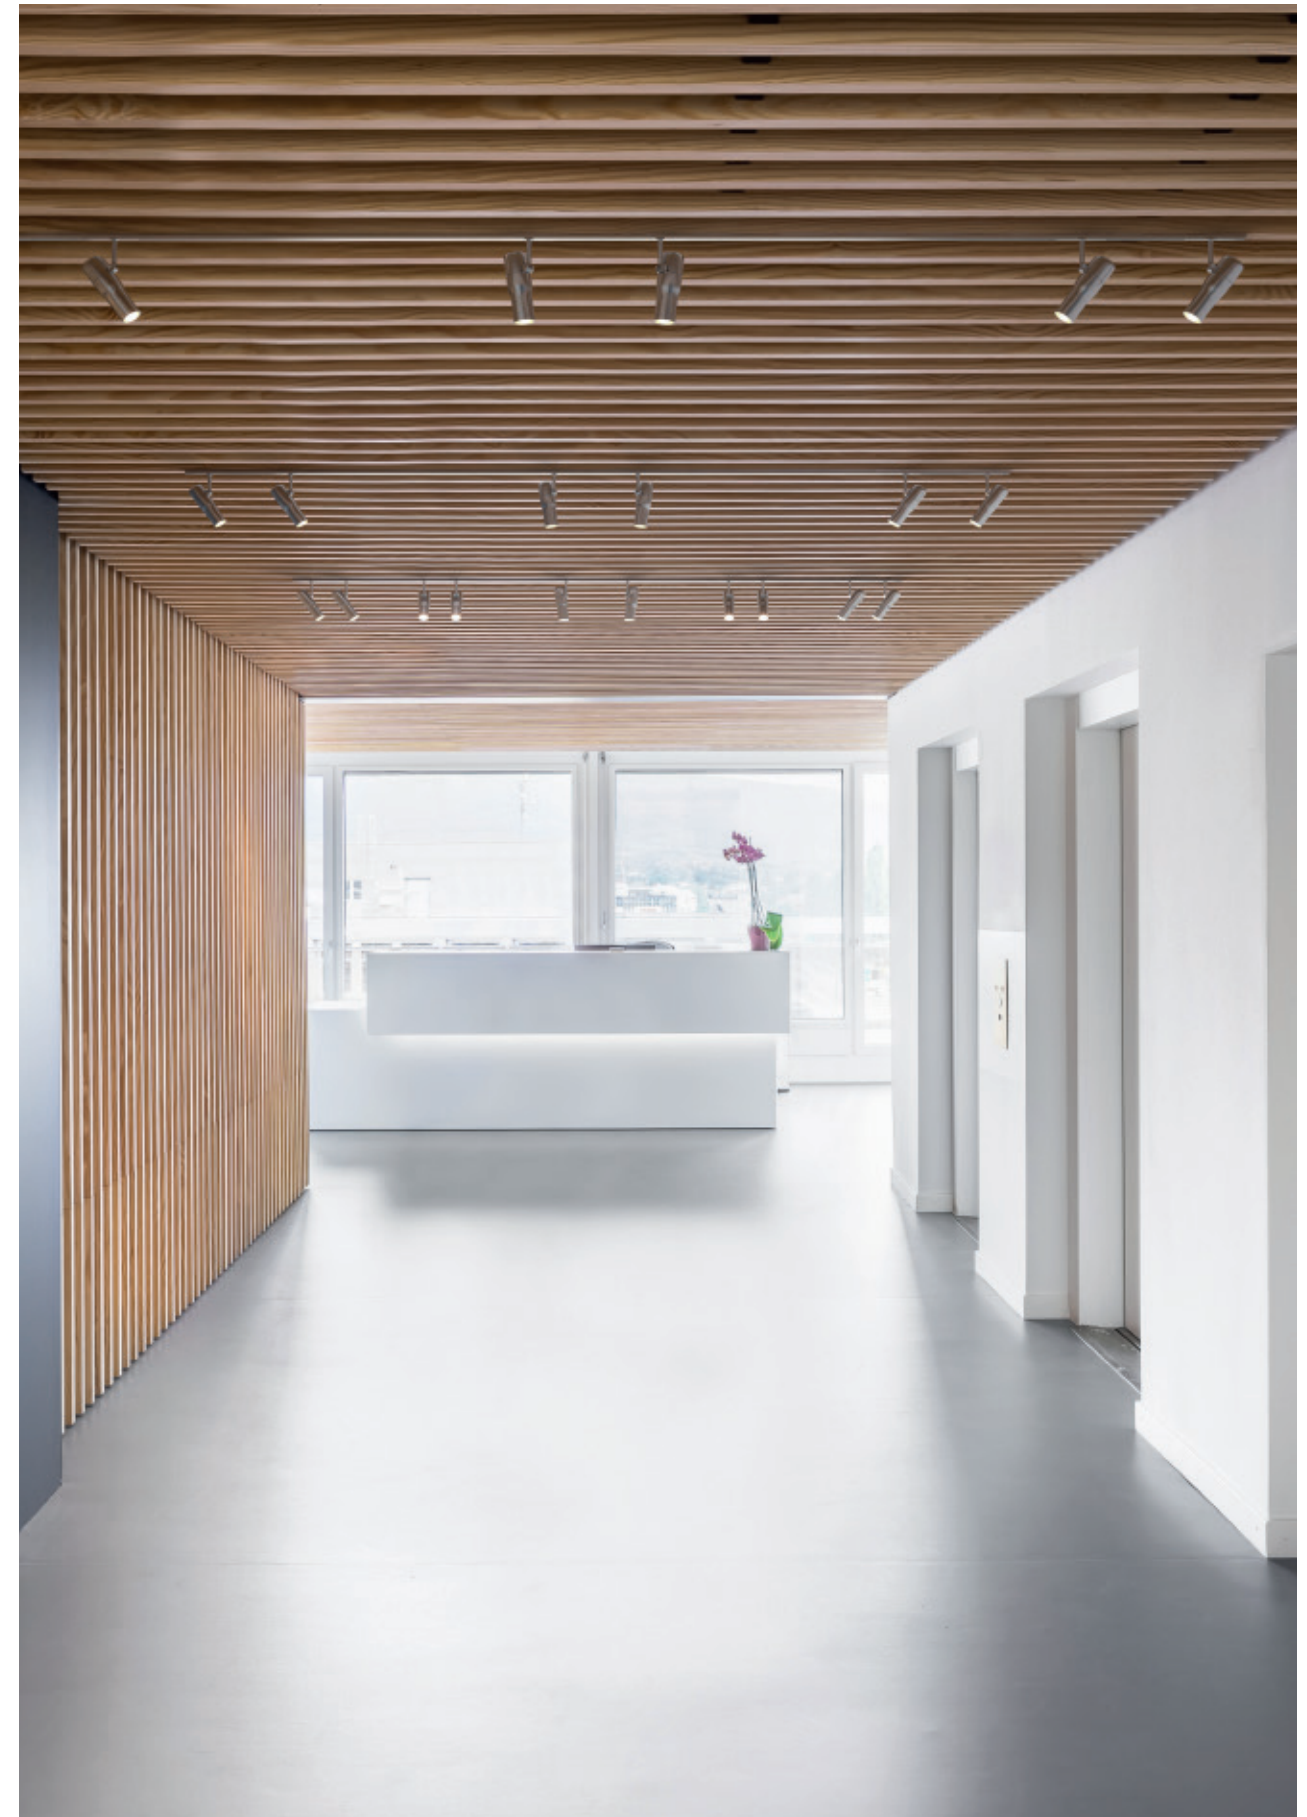

Diverse opzioni di controllo per la regolazione di Zero Track, tutte disponibili per installazione a incasso o a superficie.

Different control options for dimming the Zero Track, all available for remote recessed or surface installation.

PUSH DIMMING

Controllo mediante un dispositivo di regolazione.

Control trough a simple pushbutton.

DALI

Protocollo standard per l'integrazione con qualsiasi sistema di controllo.

Standard protocol for integration with any control system.

1-10V

Controllo mediante un dispositivo di regolazione.

Track control trough a dimmer device.

CASAMBI

Controllo wireless attraverso l'App FLOS Control®, disponibile per dispositivi iOS e Android.

Track wireless control trough the FLOS Control®, available iOS and Android devices.