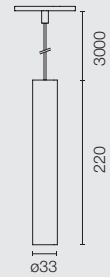

LIGHT MODULES

SURFACE PROFILES

POWER LED
3,5W

POWER LED
5,5W

POWER LED
10,5W

POWER LED
5,5W

POWER LED
5,5W

POWER LED
8W

POWER LED
10,5W

40 Bianco
40 White

06 Cromo
06 Chrome

14 Nero
14 Black

CZ Bronzo
CZ Bronze

18 Deep brown
18 Deep brown

Spot

Medium

Flood

FLOS
CONTROL BY CASAMBI