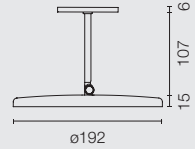

POWER LED
10,5W