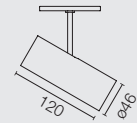

LIGHT MODULES

SURFACE PROFILES

FIND ME 0

POWER LED
3,5W

FIND ME 1

POWER LED
5,5W

FIND ME 2

POWER LED
10,5W