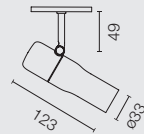

FIND ME 1
SUSPENSION

POWER LED
5,5W

ATOM 90

POWER LED
5,5W

ATOM 120

POWER LED
8W

ATOM 200

POWER LED
10,5W