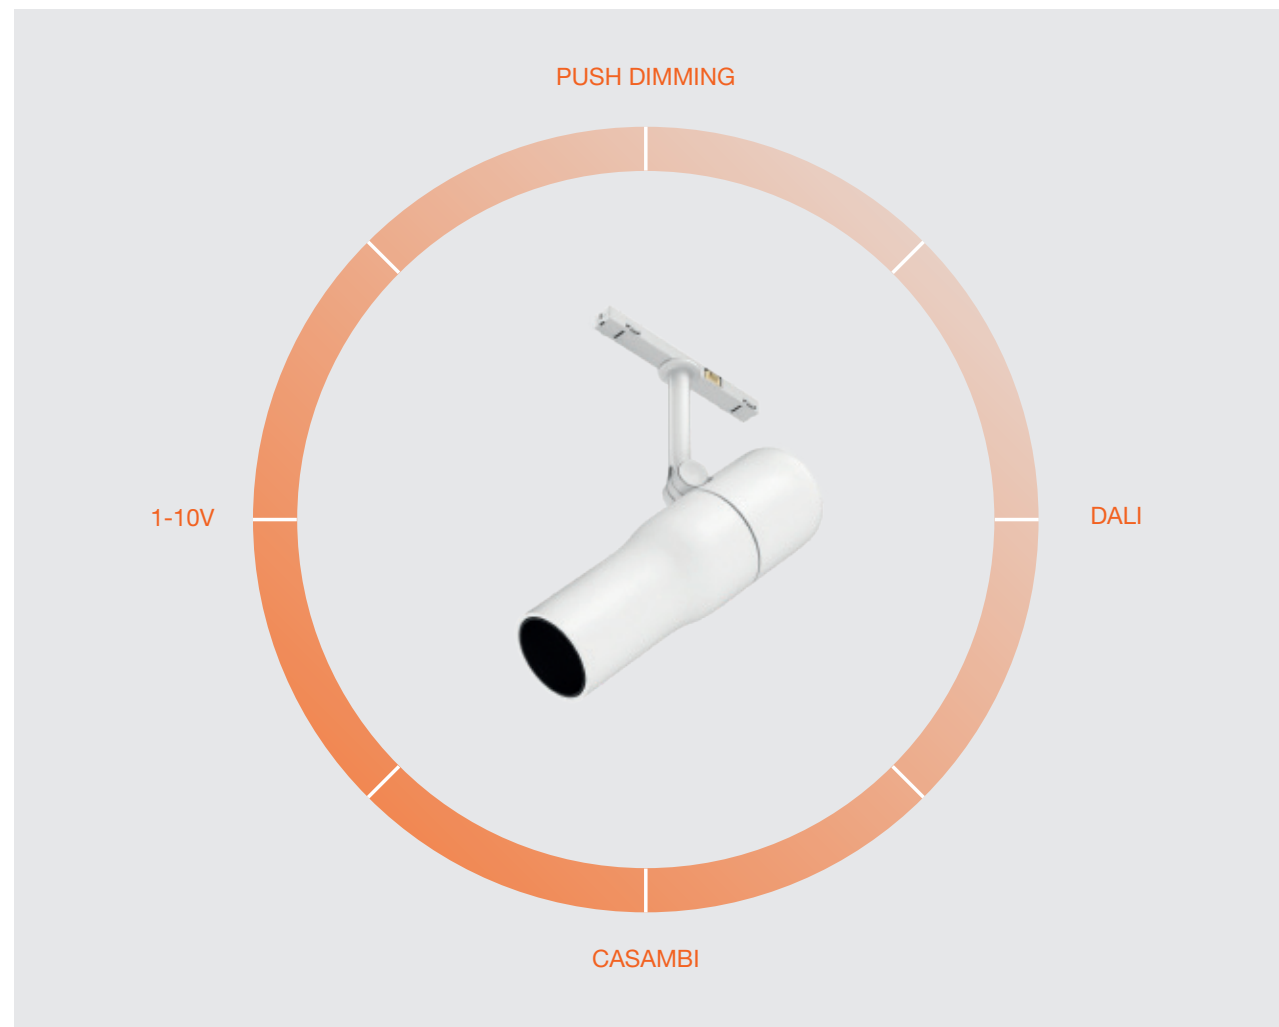

Innovative 24V system composed of an extremely miniaturised track that subtly adapts to the surface deceiving the eye: it causes an effect of recessed installation because of the simplicity of a surface mounted track. It integrates to all types of ceilings and walls, offering a variety of dimmable luminaries, including the Atom collection by Piero Lissoni and the Find Me collection by Jorge Herrera.

1-10V

Controllo mediante un dispositivo di regolazione.

Track control trough a dimmer device.

CASAMBI

Controllo wireless attraverso l'App FLOS Control®, disponibile per dispositivi iOS e Android.

Track wireless control trough the FLOS Control®, available iOS and Android devices.

LIGHT MODULES

SURFACE PROFILES

FIND ME 0

POWER LED
3,5W

FIND ME 1

POWER LED
5,5W

FIND ME 2

POWER LED
10,5W