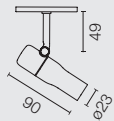

FIND ME 1
SUSPENSION

POWER LED
5,5W

ATOM 90

POWER LED
5,5W

ATOM 120

POWER LED
8W

ATOM 200

POWER LED
10,5W