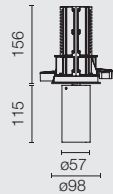

14 Nero  
14 Black

TRACK  
Ø86

PHOSPHOR LED  
31W / 34W

LED ARRAY  
HIGH PERFORMANCES  
33W

Dali Version

TRACK  
WALL-WASHER  
Ø86

LED ARRAY  
HIGH PERFORMANCES  
33W

TRACK  
MULTICHIP  
Ø86

TOP LED  
11,5W

\*Dimable/Non Dimable  
\*\*Dali Version

Può essere ruotato di 360° e orientato di 90°.  
Can be rotated 360° and swivelled 90°.

UT DOWNLIGHT

UT PRO SURFACE

RECESSED

SURFACE

TRIM / NO TRIM  
Ø57

LED ARRAY  
18W

TRIM / NO TRIM  
Ø86

LED ARRAY  
HIGH PERFORMANCES  
27W

UT PRO SURFACE  
150

LED ARRAY  
23,5W

UT PRO SURFACE  
175

LED ARRAY  
35,3W

UT PRO 150  
GA-69