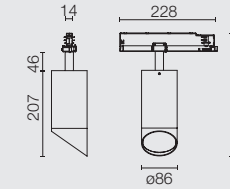

TRACK  
Ø57

LED ARRAY  
23,5W

Dali Version

TRACK  
Ø57

LED ARRAY  
23,5W

Dali Version

CEILING  
Ø57

LED ARRAY  
23,5W

TRACK  
Ø86

LED ARRAY  
HIGH PERFORMANCES  
33W  
PHOSPHOR LED  
27W

Dali Version

TRACK  
WALL-WASHER  
Ø86

LED ARRAY  
HIGH PERFORMANCES  
33W

Dali Version

CEILING  
Ø86

LED ARRAY  
HIGH PERFORMANCES  
33W  
PHOSPHOR LED  
31W / 34W