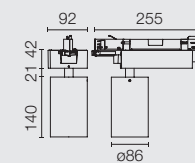

14 Nero  
14 Black

TRACK  
Ø86

PHOSPHOR LED  
31W / 34W

LED ARRAY  
HIGH PERFORMANCES  
33W

Dali Version

TRACK  
WALL-WASHER  
Ø86

LED ARRAY  
HIGH PERFORMANCES  
33W

TRACK  
MULTICHIP  
Ø86