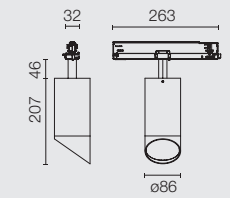

TRACK  
Ø57

LED ARRAY  
23,5W

Dali Version

TRACK  
Ø57

LED ARRAY  
23,5W

Dali Version

CEILING  
Ø57

LED ARRAY  
23,5W

TRACK  
Ø86

LED ARRAY  
HIGH PERFORMANCES  
33W  
PHOSPHOR LED  
27W

Dali Version

TRACK  
WALL-WASHER  
Ø86

LED ARRAY  
HIGH PERFORMANCES  
33W

Dali Version

CEILING  
Ø86

LED ARRAY  
HIGH PERFORMANCES  
33W  
PHOSPHOR LED  
31W / 34W