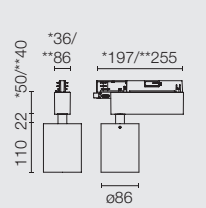

30 Bianco
30 White

14 Nero
14 Black

30.78 All White
30.78 All White

30 Bianco
30 White

14 Nero
14 Black

*Dimable/Non Dimable
**Dali Version

Può essere ruotato di 360° e orientato di 90°.
Can be rotated 360° and swivelled 90°.