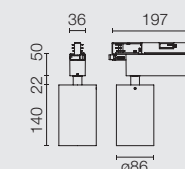

14 Nero  
14 Black

TRACK  
Ø86

PHOSPHOR LED  
31W / 34W

LED ARRAY  
HIGH PERFORMANCES  
33W

Dali Version

TRACK  
WALL-WASHER  
Ø86

LED ARRAY  
HIGH PERFORMANCES  
33W

TRACK  
MULTICHIP  
Ø86