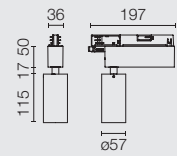

TRACK  
Ø57

LED ARRAY  
23,5W

Dali Version

TRACK  
Ø57

LED ARRAY  
23,5W

Dali Version

CEILING  
Ø57

LED ARRAY  
23,5W