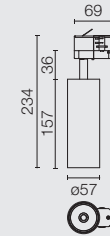

14 Nero  
14 Black

TRACK  
Ø86

PHOSPHOR LED  
31W / 34W

LED ARRAY  
HIGH PERFORMANCES  
33W

Dali Version

TRACK  
WALL-WASHER  
Ø86

LED ARRAY  
HIGH PERFORMANCES  
33W

TRACK  
MULTICHIP  
Ø86

TOP LED  
11,5W

\*Dimable/Non Dimable  
\*\*Dali Version

Può essere ruotato di 360° e orientato di 90°.  
Can be rotated 360° and swivelled 90°.

UT DOWNLIGHT

UT PRO SURFACE

RECESSED

SURFACE

TRIM / NO TRIM  
Ø57

LED ARRAY  
18W

TRIM / NO TRIM  
Ø86

LED ARRAY  
HIGH PERFORMANCES  
27W

UT PRO SURFACE  
150

LED ARRAY  
23,5W

UT PRO SURFACE  
175

LED ARRAY  
35,3W

UT PRO 150  
GA-69

LED ARRAY  
23,5W

UT PRO 175  
GA-69

LED ARRAY  
35,3W

UT PRO 175 LENS  
GA-69

LED ARRAY  
35,3W

UT PRO WALL-WASHER  
GA-69

TOP LED  
25,5W

Compatible con The Tracking Power.  
Compatible with The Tracking Power.