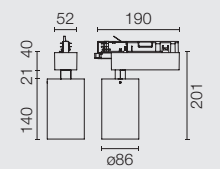

14 Nero  
14 Black

TRACK  
Ø86

PHOSPHOR LED  
31W / 34W

LED ARRAY  
HIGH PERFORMANCES  
33W

Dali Version

TRACK  
WALL-WASHER  
Ø86

LED ARRAY  
HIGH PERFORMANCES  
33W

TRACK  
MULTICHIP  
Ø86