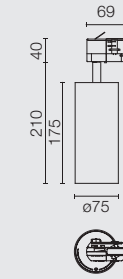

14 Nero  
14 Black

TRACK  
Ø86

PHOSPHOR LED  
31W / 34W

LED ARRAY  
HIGH PERFORMANCES  
33W

Dali Version

TRACK  
WALL-WASHER  
Ø86

LED ARRAY  
HIGH PERFORMANCES  
33W

TRACK  
MULTICHIP  
Ø86

TOP LED  
11,5W

\*Dimable/Non Dimable  
\*\*Dali Version

Può essere ruotato di 360° e orientato di 90°.  
Can be rotated 360° and swivelled 90°.

UT DOWNLIGHT

UT PRO SURFACE

RECESSED

SURFACE

TRIM / NO TRIM  
Ø57

LED ARRAY  
18W

TRIM / NO TRIM  
Ø86

LED ARRAY  
HIGH PERFORMANCES  
27W

UT PRO SURFACE  
150

LED ARRAY  
23,5W

UT PRO SURFACE  
175

LED ARRAY  
35,3W

UT PRO 150  
GA-69

LED ARRAY  
23,5W

UT PRO 175  
GA-69

LED ARRAY  
35,3W

UT PRO 175 LENS  
GA-69

LED ARRAY  
35,3W

UT PRO WALL-WASHER  
GA-69

TOP LED  
25,5W

Compatible con The Tracking Power.  
Compatible with The Tracking Power.