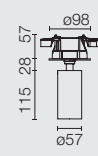

TRACK  
Ø57

LED ARRAY  
23,5W

Dali Version

TRACK  
Ø57

LED ARRAY  
23,5W

Dali Version

CEILING  
Ø57

LED ARRAY  
23,5W

TRACK  
Ø86

LED ARRAY  
HIGH PERFORMANCES  
33W  
PHOSPHOR LED  
27W

Dali Version

TRACK  
WALL-WASHER  
Ø86

LED ARRAY  
HIGH PERFORMANCES  
33W

Dali Version

CEILING  
Ø86

LED ARRAY  
HIGH PERFORMANCES  
33W  
PHOSPHOR LED  
31W / 34W