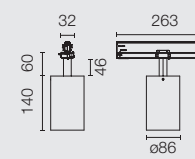

30 Bianco
30 White

14 Nero
14 Black

30.78 All White
30.78 All White

30 Bianco
30 White

14 Nero
14 Black

*Dimable/Non Dimable
**Dali Version

Può essere ruotato di 360° e orientato di 90°.
Can be rotated 360° and swivelled 90°.