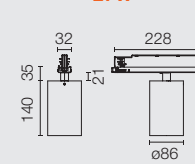

Dali Version