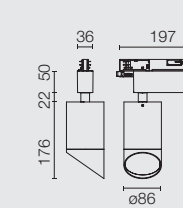

14 Nero  
14 Black

TRACK  
Ø86

PHOSPHOR LED  
31W / 34W

LED ARRAY  
HIGH PERFORMANCES  
33W

Dali Version

TRACK  
WALL-WASHER  
Ø86

LED ARRAY  
HIGH PERFORMANCES  
33W

TRACK  
MULTICHIP  
Ø86

TOP LED  
11,5W

\*Dimable/Non Dimable  
\*\*Dali Version

Può essere ruotato di 360° e orientato di 90°.  
Can be rotated 360° and swivelled 90°.

UT DOWNLIGHT

UT PRO SURFACE

RECESSED

SURFACE

TRIM / NO TRIM  
Ø57