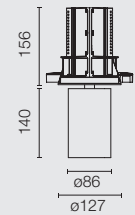

14 Nero  
14 Black

TRACK  
Ø86

PHOSPHOR LED  
31W / 34W

LED ARRAY  
HIGH PERFORMANCES  
33W

Dali Version

TRACK  
WALL-WASHER  
Ø86

LED ARRAY  
HIGH PERFORMANCES  
33W

TRACK  
MULTICHIP  
Ø86

TOP LED  
11,5W

\*Dimable/Non Dimable  
\*\*Dali Version

Può essere ruotato di 360° e orientato di 90°.  
Can be rotated 360° and swivelled 90°.

UT DOWNLIGHT

UT PRO SURFACE

RECESSED

SURFACE

TRIM / NO TRIM  
Ø57

LED ARRAY  
18W

TRIM / NO TRIM  
Ø86

LED ARRAY  
HIGH PERFORMANCES  
27W

UT PRO SURFACE  
150

LED ARRAY  
23,5W

UT PRO SURFACE  
175

LED ARRAY  
35,3W

UT PRO 150  
GA-69