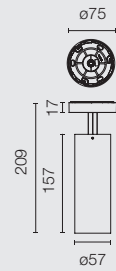

14 Nero  
14 Black

TRACK  
Ø86

PHOSPHOR LED  
31W / 34W

LED ARRAY  
HIGH PERFORMANCES  
33W

Dali Version

TRACK  
WALL-WASHER  
Ø86

LED ARRAY  
HIGH PERFORMANCES  
33W

TRACK  
MULTICHIP  
Ø86

TOP LED  
11,5W

\*Dimable/Non Dimable  
\*\*Dali Version

Può essere ruotato di 360° e orientato di 90°.  
Can be rotated 360° and swivelled 90°.

UT DOWNLIGHT

UT PRO SURFACE

RECESSED

SURFACE

TRIM / NO TRIM  
Ø57

LED ARRAY  
18W

TRIM / NO TRIM  
Ø86

LED ARRAY  
HIGH PERFORMANCES  
27W

UT PRO SURFACE  
150

LED ARRAY  
23,5W

UT PRO SURFACE  
175

LED ARRAY  
35,3W

UT PRO 150  
GA-69

LED ARRAY  
23,5W

UT PRO 175  
GA-69

LED ARRAY  
35,3W

UT PRO 175 LENS  
GA-69

LED ARRAY  
35,3W

UT PRO WALL-WASHER  
GA-69

TOP LED  
25,5W

Compatible con The Tracking Power.  
Compatible with The Tracking Power.