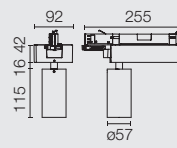

TRACK  
Ø57

LED ARRAY  
23,5W

Dali Version

TRACK  
Ø57

LED ARRAY  
23,5W

Dali Version

CEILING  
Ø57

LED ARRAY  
23,5W