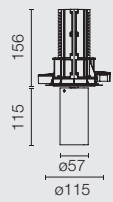

14 Nero  
14 Black

TRACK  
Ø86

PHOSPHOR LED  
31W / 34W

LED ARRAY  
HIGH PERFORMANCES  
33W

Dali Version

TRACK  
WALL-WASHER  
Ø86

LED ARRAY  
HIGH PERFORMANCES  
33W

TRACK  
MULTICHIP  
Ø86

TOP LED  
11,5W

\*Dimable/Non Dimable  
\*\*Dali Version

Può essere ruotato di 360° e orientato di 90°.  
Can be rotated 360° and swivelled 90°.

UT DOWNLIGHT

UT PRO SURFACE

RECESSED

SURFACE

TRIM / NO TRIM  
Ø57

LED ARRAY  
18W

TRIM / NO TRIM  
Ø86

LED ARRAY  
HIGH PERFORMANCES  
27W

UT PRO SURFACE  
150

LED ARRAY  
23,5W

UT PRO SURFACE  
175

LED ARRAY  
35,3W

UT PRO 150  
GA-69