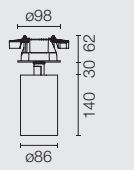

TRACK  
Ø86

LED ARRAY  
HIGH PERFORMANCES  
33W  
PHOSPHOR LED  
27W

Dali Version

TRACK  
WALL-WASHER  
Ø86

LED ARRAY  
HIGH PERFORMANCES  
33W

Dali Version

CEILING  
Ø86

LED ARRAY  
HIGH PERFORMANCES  
33W  
PHOSPHOR LED  
31W / 34W