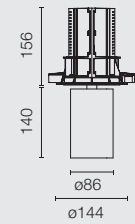

14 Nero  
14 Black

TRACK  
Ø86

PHOSPHOR LED  
31W / 34W

LED ARRAY  
HIGH PERFORMANCES  
33W

Dali Version

TRACK  
WALL-WASHER  
Ø86

LED ARRAY  
HIGH PERFORMANCES  
33W

TRACK  
MULTICHIP  
Ø86

TOP LED  
11,5W

\*Dimable/Non Dimable  
\*\*Dali Version

Può essere ruotato di 360° e orientato di 90°.  
Can be rotated 360° and swivelled 90°.

UT DOWNLIGHT

UT PRO SURFACE

RECESSED

SURFACE

TRIM / NO TRIM  
Ø57

LED ARRAY  
18W

TRIM / NO TRIM  
Ø86

LED ARRAY  
HIGH PERFORMANCES  
27W

UT PRO SURFACE  
150

LED ARRAY  
23,5W

UT PRO SURFACE  
175

LED ARRAY  
35,3W

UT PRO 150  
GA-69