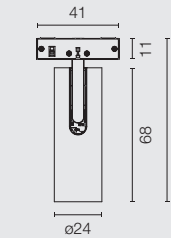

LIGHT SHADOW
SPOT

POWER LED
3W

FIND ME 0

POWER LED
3,5W

FIND ME 1

POWER LED
5,5W

LIGHT STRIPE
DIFFUSED

TOP LED
15W/m