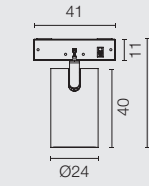

412W 15th Street,
New York

LIGHT MODULES

NANO SPOT

POWER LED
2W

MICRO SPOT

POWER LED
3W

SPOT

POWER LED
6W