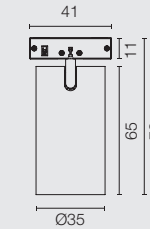

LIGHT STRIPE
WALL-WASHER

POWER LED
3W