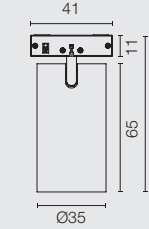

412W 15th Street,
New York

LIGHT MODULES

NANO SPOT

POWER LED
2W

MICRO SPOT

POWER LED
3W

SPOT

POWER LED
6W