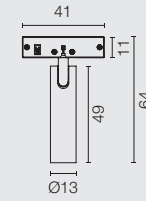

412W 15th Street,
New York

LIGHT MODULES

NANO SPOT

POWER LED
2W

MICRO SPOT

POWER LED
3W

SPOT

POWER LED
6W