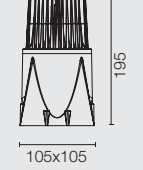

LED ARRAY
7,5W

LED ARRAY
UP to 13W

Kap Plus / Kap*

LED
QR-CBC 51
GX5.3

LED
PAR 16
GZ10

Kap Plus / Kap*

LED ARRAY
UP to 13W

LED ARRAY
Dim-To-Warm
13W

LED
QR-CBC 51
GX5.3

LED
PAR 16
GZ10

Kap Plus / Kap*

LED ARRAY
23W

LED
QR-CBC 51
GX5.3

LED
PAR 16
GZ10

LED ARRAY
23W

PHOSPHOR
LED
17W

LED
QR-CBC 51
GX5.3

LED
PAR 16
GZ10

Spot

□ B1 Bianco
B1 White

■ GL Oro Opaco
GL Matt Gold

■ BU Blu
BU Blue

■ 74 Nero
74 Black

■ CU Rame
CU Copper