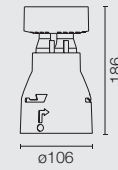

LED ARRAY
23W

KAP Ø105
ADJUSTABLE

LED
QR-CBC 51
GX5.3

KAP Ø105
WALL-WASHER

LED
PAR 16
GZ10

KAP Ø105
DEEP

LED ARRAY
23W

KAP 105
SQUARE