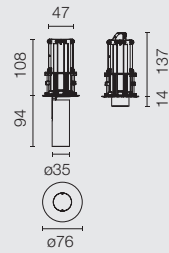

Hotel Colombo, Italy  
Top

Carbonado Energy,  
South Africa

FIND ME 0  
TRIM / NO TRIM

POWER LED  
3,5W

FIND ME 1  
TRIM / NO TRIM

POWER LED  
6W

FIND ME 2  
TRIM / NO TRIM

POWER LED  
10W

FIND ME 3  
TRACK

POWER LED  
28W

FIND ME 1  
SUSPENSION

POWER LED  
6W

FIND ME MONO POINT \*

30 Bianco  
30 White

06 Cromo  
06 Chrome

14 Nero  
14 Black