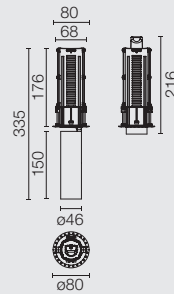

FIND ME 3  
TRACK

POWER LED  
28W

FIND ME 1  
SUSPENSION

POWER LED  
6W

FIND ME MONO POINT \*

30 Bianco  
30 White

06 Cromo  
06 Chrome

14 Nero  
14 Black