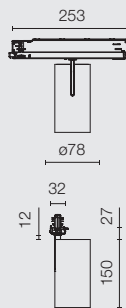

Hotel Colombo, Italy  
Top

Carbonado Energy,  
South Africa

FIND ME 0  
TRIM / NO TRIM

POWER LED  
3,5W

FIND ME 1  
TRIM / NO TRIM

POWER LED  
6W

FIND ME 2  
TRIM / NO TRIM

POWER LED  
10W

FIND ME 3  
TRACK

POWER LED  
28W

FIND ME 1  
SUSPENSION

POWER LED  
6W

FIND ME MONO POINT \*

30 Bianco  
30 White

06 Cromo  
06 Chrome

14 Nero  
14 Black