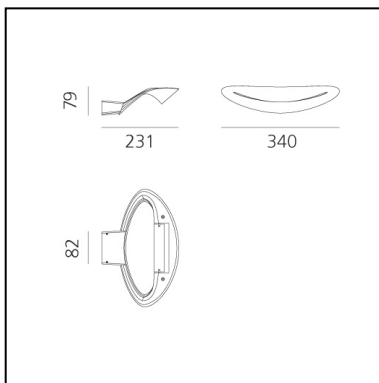

Mesmeri Led White 3000K

Eric Solè

IP20     Dimmerable: 

LUMINAIRE

- Watt: **28W**
- Voltage: **220V-240V**
- Delivered lumens output: **2622lm**
- CCT: **3000K**
- Efficiency: **100%**
- Efficacy: **93.64lm/W**
- CRI: **90**
- Dimmable Typology: **Push**

Notes

Lamp included.

DESCRIPTION

Mesmeri LED: thanks to the new LED power supply technology and to the use of LEDs specifically designed to be used in non-SELV circuits, for the first time the traditional halogen sources can be replaced with the new and extremely performing LED technology. The LED module used in this fitting allows a significant lumen output (min. 2400 lm), with suitable colour temperature (3000K) and good chromatic output (CRI 80). Furthermore, this fitting does not require the use of bulky and aesthetically invasive power devices. Its sophisticated power supply system drastically reduces flickering effects reported in similar solutions involving the rectification of alternating current power supplies. Also it guarantees good efficiency levels and a lamp life expectancy equivalent to the LEDs in use.

PRODUCT CODE: 0918010A

FEATURES

- Article Code: **0918010A**
- Colour: **White**
- Installation: **Wall**
- Material: **Aluminium**
- Series: **Design Collection**
- Environment: **Indoor**
- Area contract: **Hospitality, Residential**
- Emission: **Indirect**
- design by: **Eric Solè**

DIMENSIONS

- Length: **cm 34**
- Width: **cm 23.1**
- Height: **cm 7.9**
- Base Width: **cm 8.2**
- Glow Wire Test: **850°**

SOURCES INCLUDED

- Category: **Led**
- Number: **1**
- Watt: **28W**
- Delivered lumens output: **3200lm**
- Color temperature (K): **3000K**
- CRI: **90**
- Color Tolerance: **MacAdam 2SDCM**