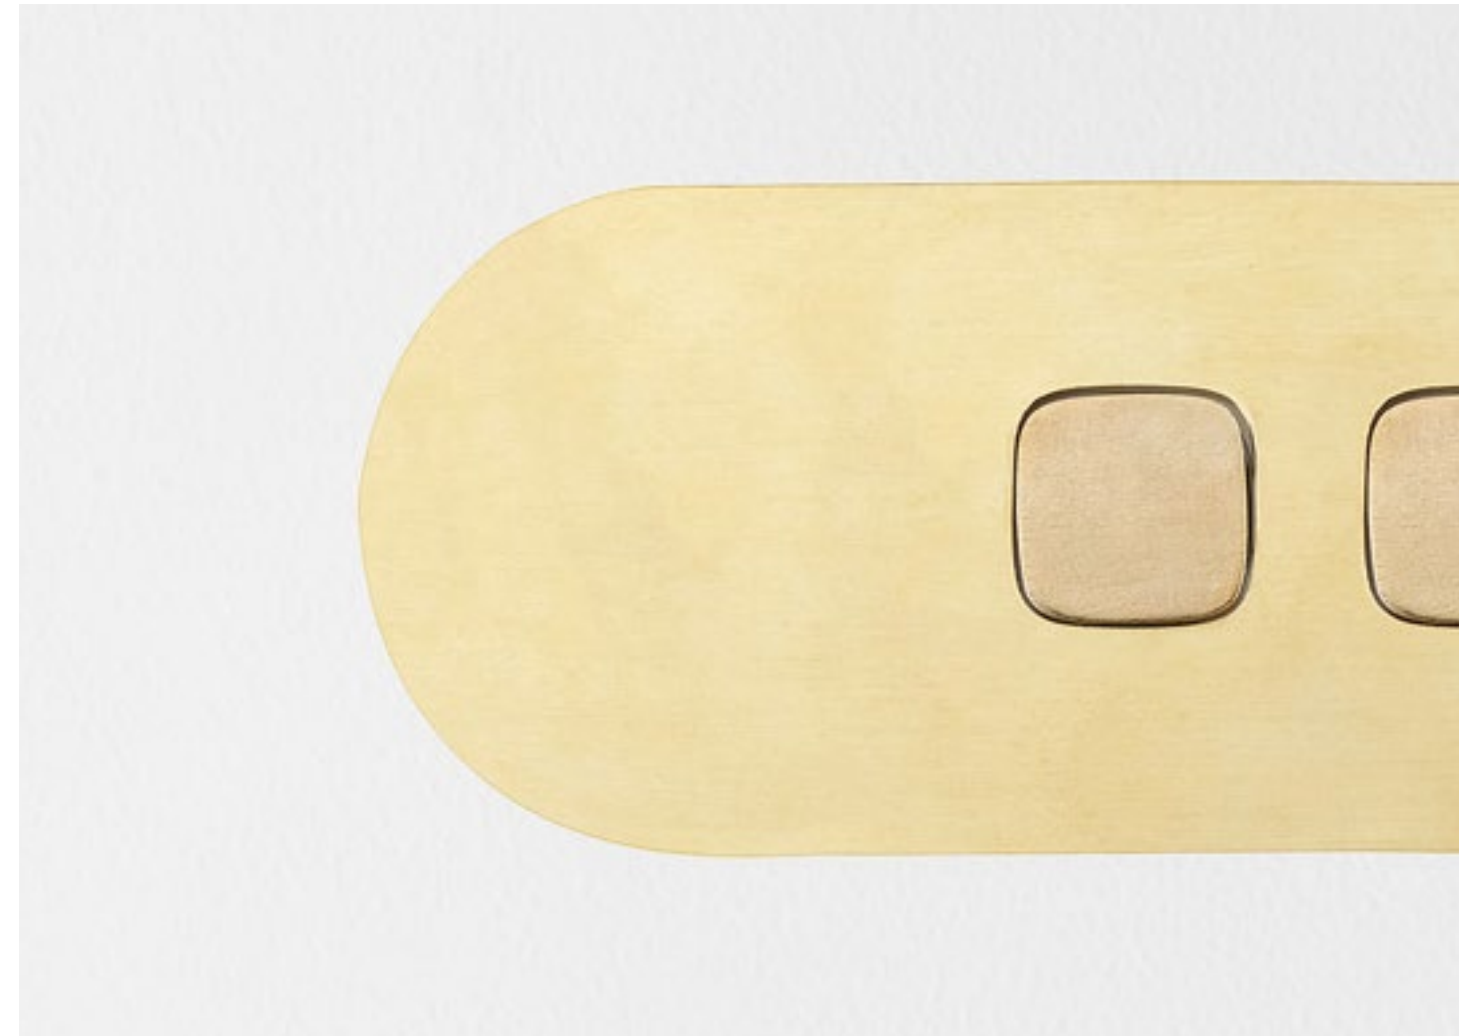

13-2F-NBO

NATURAL BRASS

An honest brass with a fine-lined textured surface that is truly one of a kind and timeless. This natural finish will slowly patina, maturing with its surrounds.

NBO / SPECIFICATIONS

DIMENSIONS	H46 X W132 X D10 mm
FINISH	NATURAL BRASS
MATERIAL	BRASS
REGION	AUS / NZ
APPLICATION	INTERIOR
ORIGIN	MADE IN AUSTRALIA
RANGE COMPATIBLTIY	13 MOVE

NBO SWITCH GRID INDEX

CARBON / NBO NATURAL BRASS

NBO OUTLET INDEX