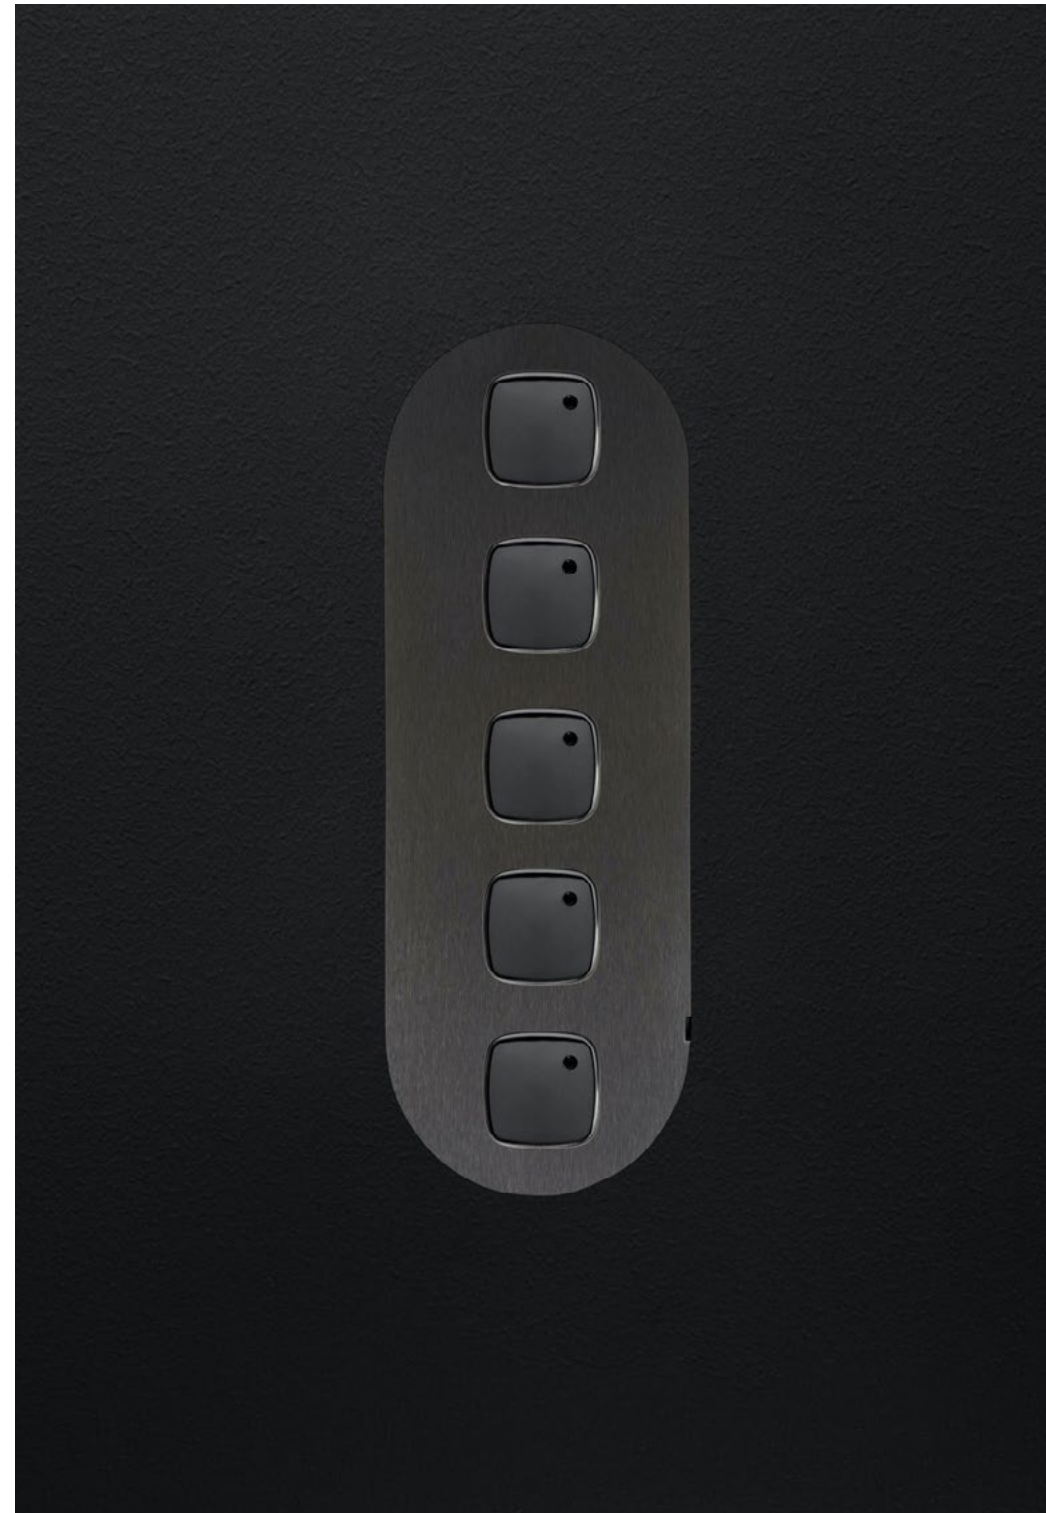

13-5F-BS7

CARBON NANO / BS7 BLACK STEEL

BS7 OUTLET INDEX