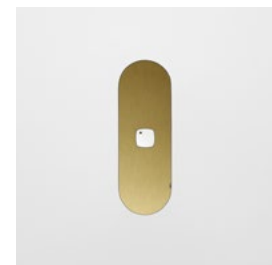

BRASS

A forever favourite, bright finish brass that doesn't fade or darken over time. Strong golden accent providing more possibilities.

BR5 / SPECIFICATIONS

DIMENSIONS	H46 X W132 X D10 mm
FINISH	BRASS
MATERIAL	STAINLESS STEEL
REGION	AUS / NZ
APPLICATION	INTERIOR
ORIGIN	MADE IN AUSTRALIA
RANGE COMPATIBLTIY	13 MOVE

OUTLET COLOUR

●	MATTE WHITE
●	MATTE BLACK

13-1F-BR5

PICTURED WITH HPM LEGRAND AR400A3P *MECHANISM NOT INCLUDED

CARBON NANO / BR5 BRASS