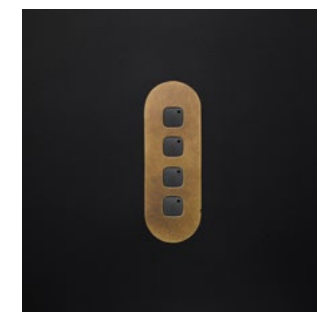

AGED BRASS

Golden warmth that will lighten with age, complementing both light and dark colour schemes that surround it.

AB1 / SPECIFICATIONS

DIMENSIONS	H46 X W132 X D10 mm
FINISH	AGED BRASS
MATERIAL	BRASS
REGION	AUS / NZ
APPLICATION	INTERIOR
ORIGIN	MADE IN AUSTRALIA
RANGE COMPATIBLTIY	13 MOVE

CARBON / AB1 AGED BRASS

AB1 OUTLET INDEX

OUTLET BASE COLOUR

- MATTE WHITE
- MATTE BLACK

AB1 SWITCH GRID INDEX

13-4F-AB1