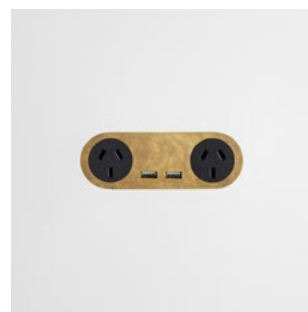

13-O-USB-B-AB1