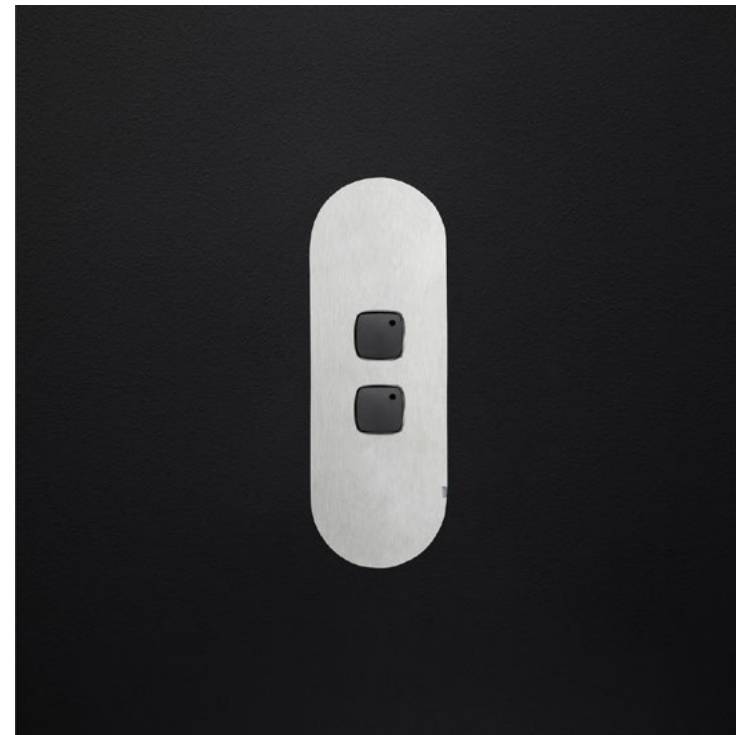

13-O-USB-B-SS8

13-O-USB-W-SS8

OUTLET BASE COLOUR

- MATTE WHITE
- MATTE BLACK

CARBON NANO / SS8 STAINLESS STEEL

SS8 SWITCH GRID INDEX

13-2F-SS8

13-1F-SS8