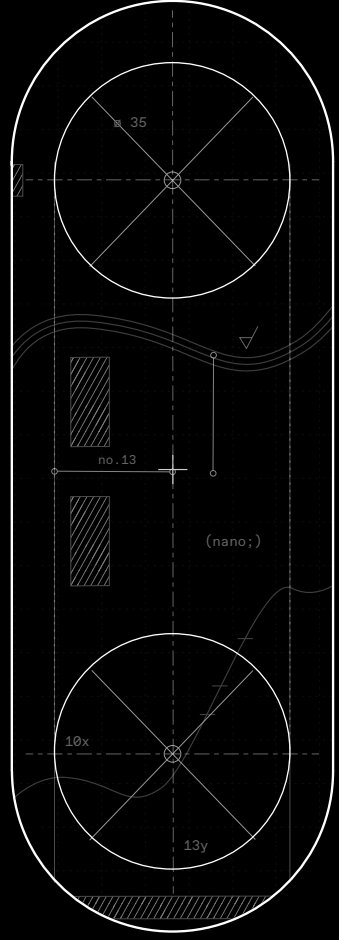

CARBON
_NANO