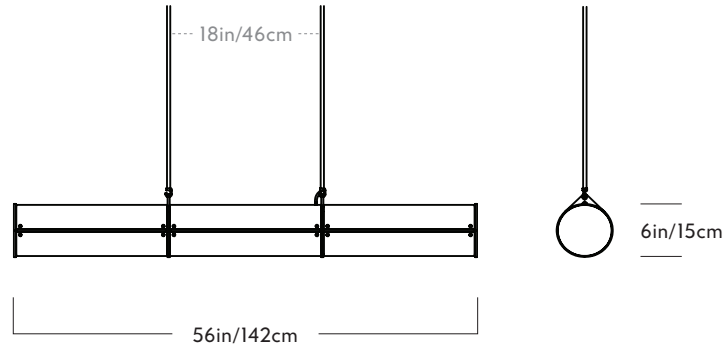

Roll & Hill

Woody Endless Straight - 3 Units

SERIES

Woody Endless

PRODUCT

Straight - 3 Units

LEAD TIME

12 weeks

DIMENSIONS

Dia 6in/15cm x L 56in/142cm

WEIGHT

22lb/10kg

MATERIALS

Aluminum, acrylic, wood

FINISHES / COLORS

Black, bronze, polished aluminum, brushed brass

SUSPENSION

3/8-inch aluminum stem. Drop height must be specified at time of order.

CANOPY

5-inch canopy in matching metal finish

DIMMER COMPATIBILITY

Triac

120V ILLUMINATION

LED