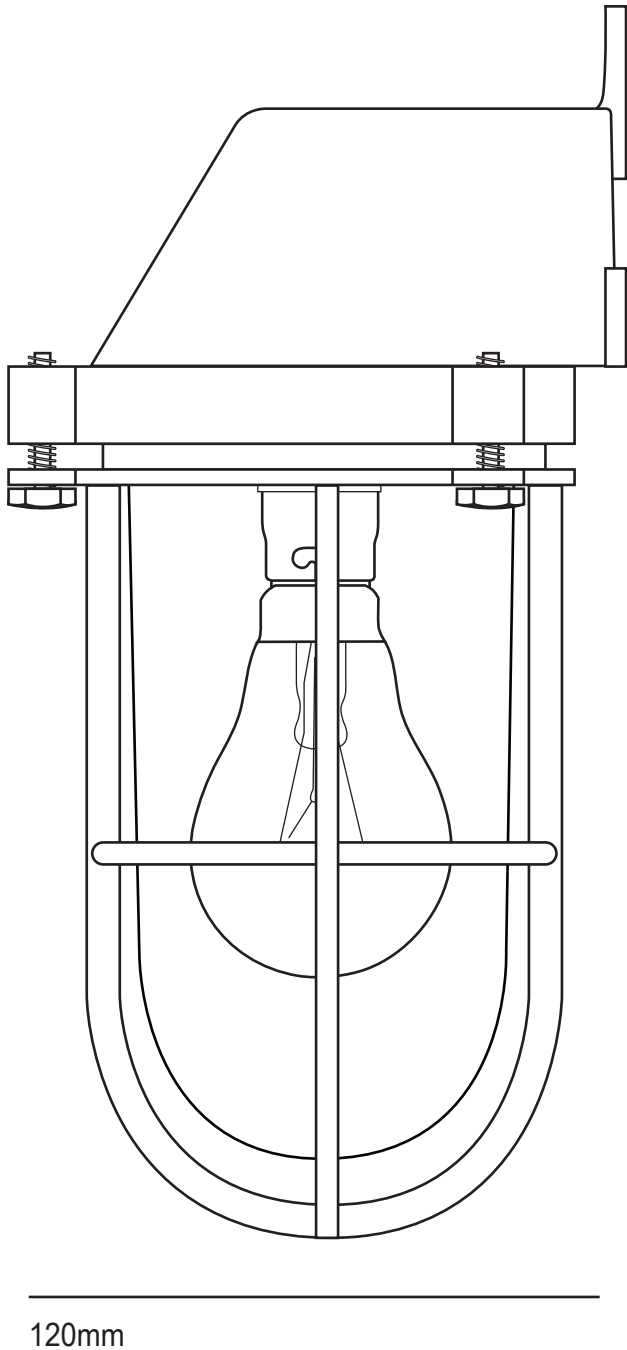

Weatherproof Ship's Well Glass Light 7401

Product Code	Bulb Cap	Max Wattage	Bulb Type	Height/Length	Width/Diameter	Projection
7401	B22	60W	GLS	260mm	120mm	120mm
Available Finish		Weathered brass, frosted or clear glass				

Fixings

260mm

Bulb Not Supplied
 Rated IP54
 This product is available for specific markets. Low energy CFL compatible.