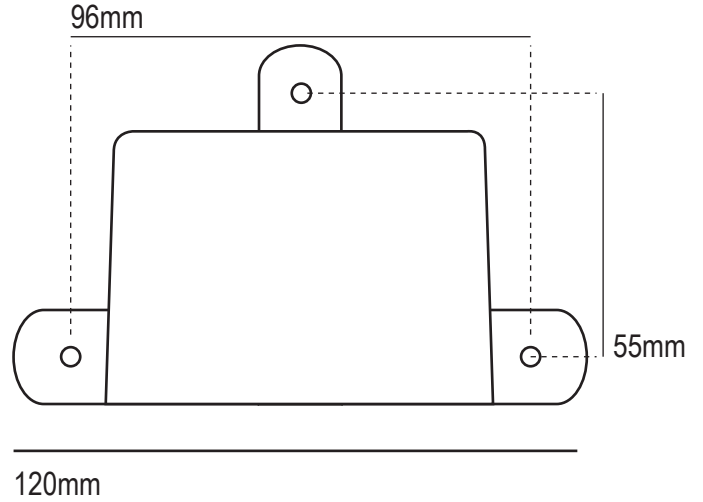

Weatherproof Ship's Well Glass Light 7401

Product Code	Bulb Cap	Max Wattage	Bulb Type	Height/Length	Width/Diameter	Projection
7401	B22	60W	GLS	260mm	120mm	120mm
Available Finish		Weathered brass, frosted or clear glass				

Fixings

260mm

Bulb Not Supplied
 Rated IP54
 This product is available for specific markets. Low energy CFL compatible.